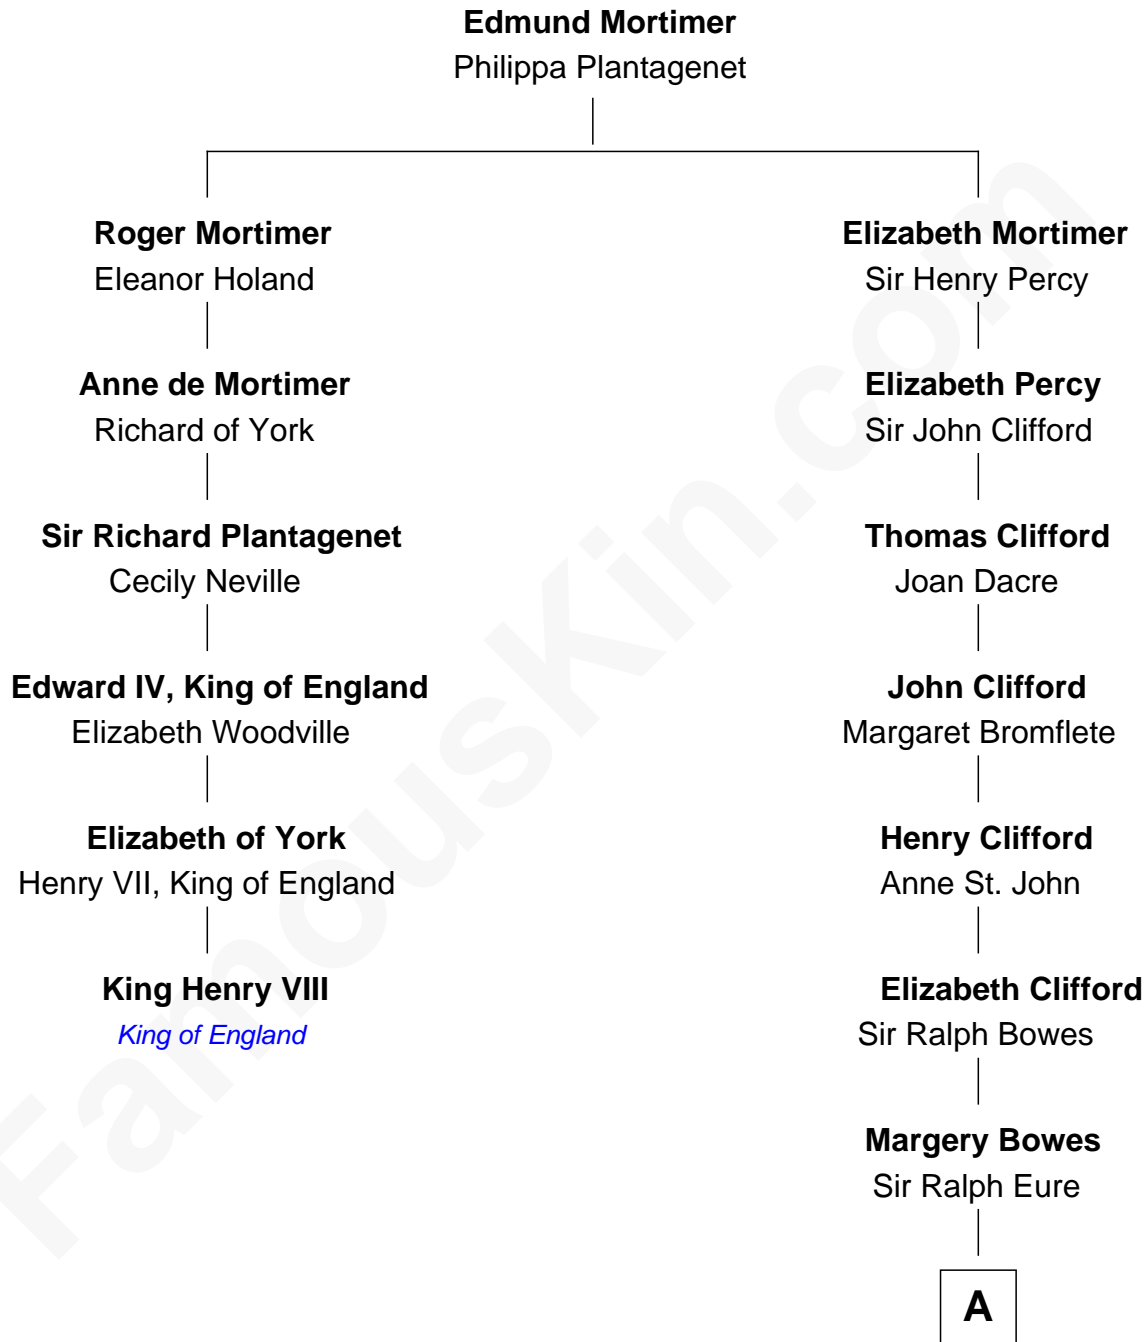

FamousKin.com

Relationship Chart of

King Henry VIII

King of England

5th cousin 12 times removed of

William Howard Taft
27th U.S. President

A

Anne Eure

Lancelot Mansfield

John Mansfield

Elizabeth - - - - -

Elizabeth Mansfield

Rev. John Wilson

Rev. John Wilson

Sarah Hooker

Susanna Wilson

Sylvia Howard

Alphonso Taft

Louisa Maria Torrey

William Howard Taft

27th U.S. President