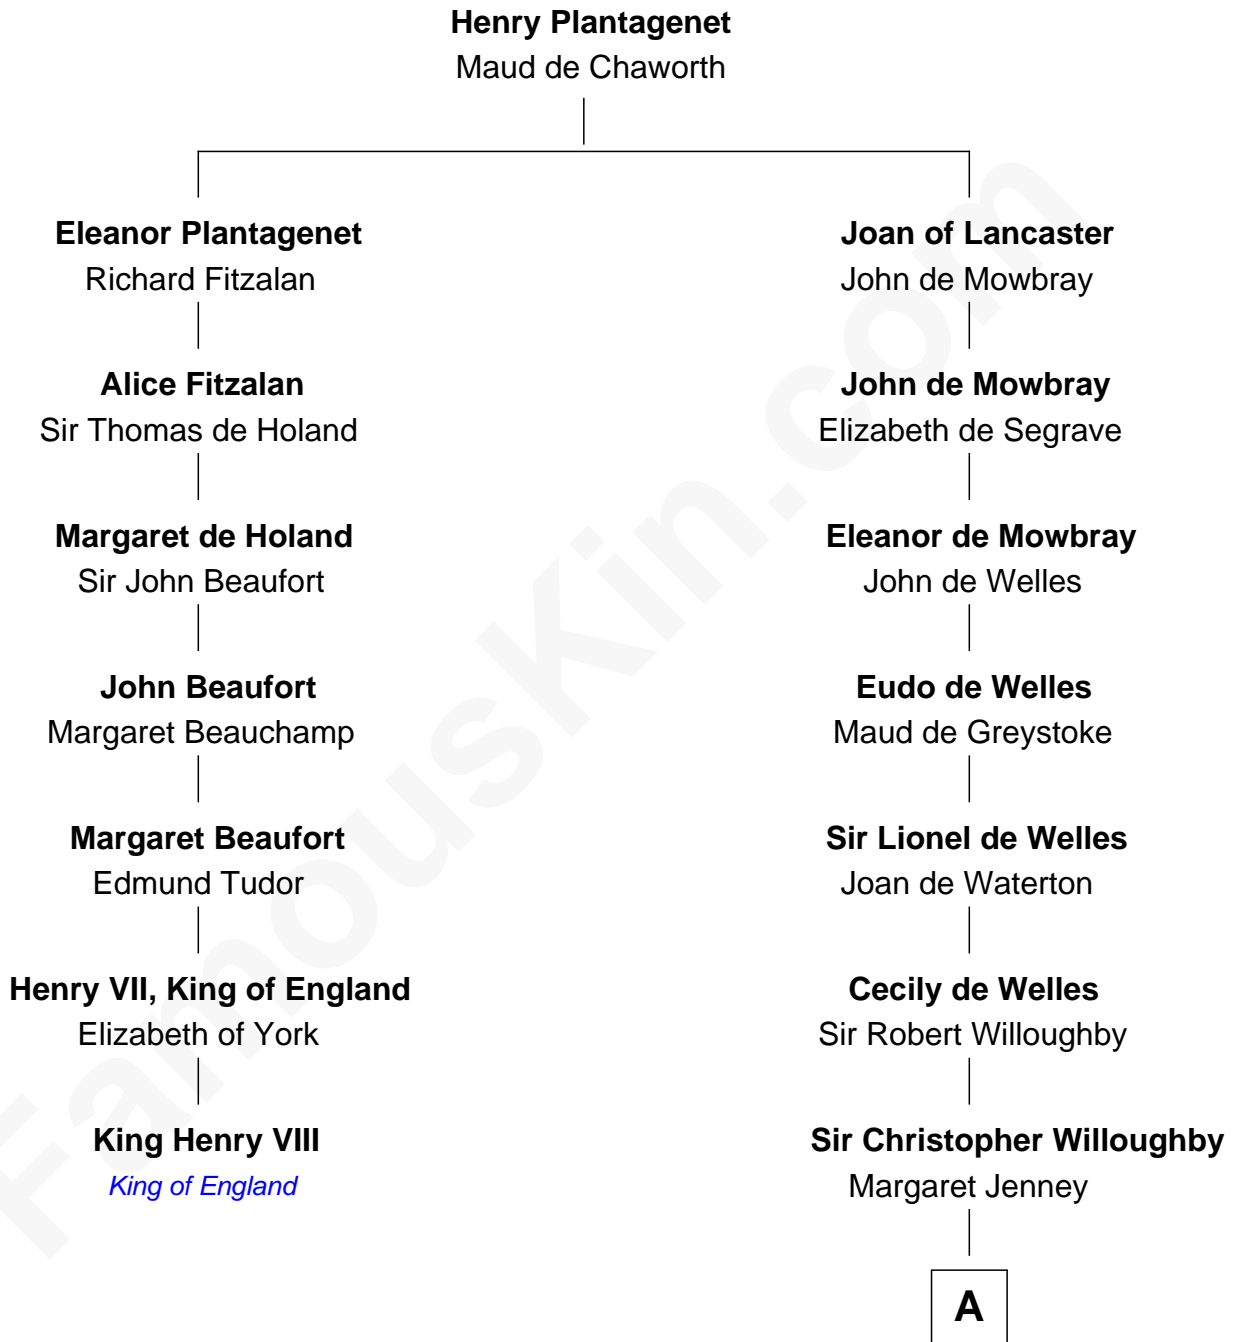

FamousKin.com
Relationship Chart of
King Henry VIII
King of England

6th cousin 13 times removed of
William Howard Taft
27th U.S. President

A

Elizabeth Willoughby

Sir William Eure

Sir Ralph Eure

Margery Bowes

Anne Eure

Lancelot Mansfield

John Mansfield

Elizabeth - - - - -

Elizabeth Mansfield

Rev. John Wilson

Rev. John Wilson

Sarah Hooker

B

B

—
Peter Rawson Taft

Sylvia Howard

—
Alphonso Taft

Louisa Maria Torrey

—
William Howard Taft

27th U.S. President