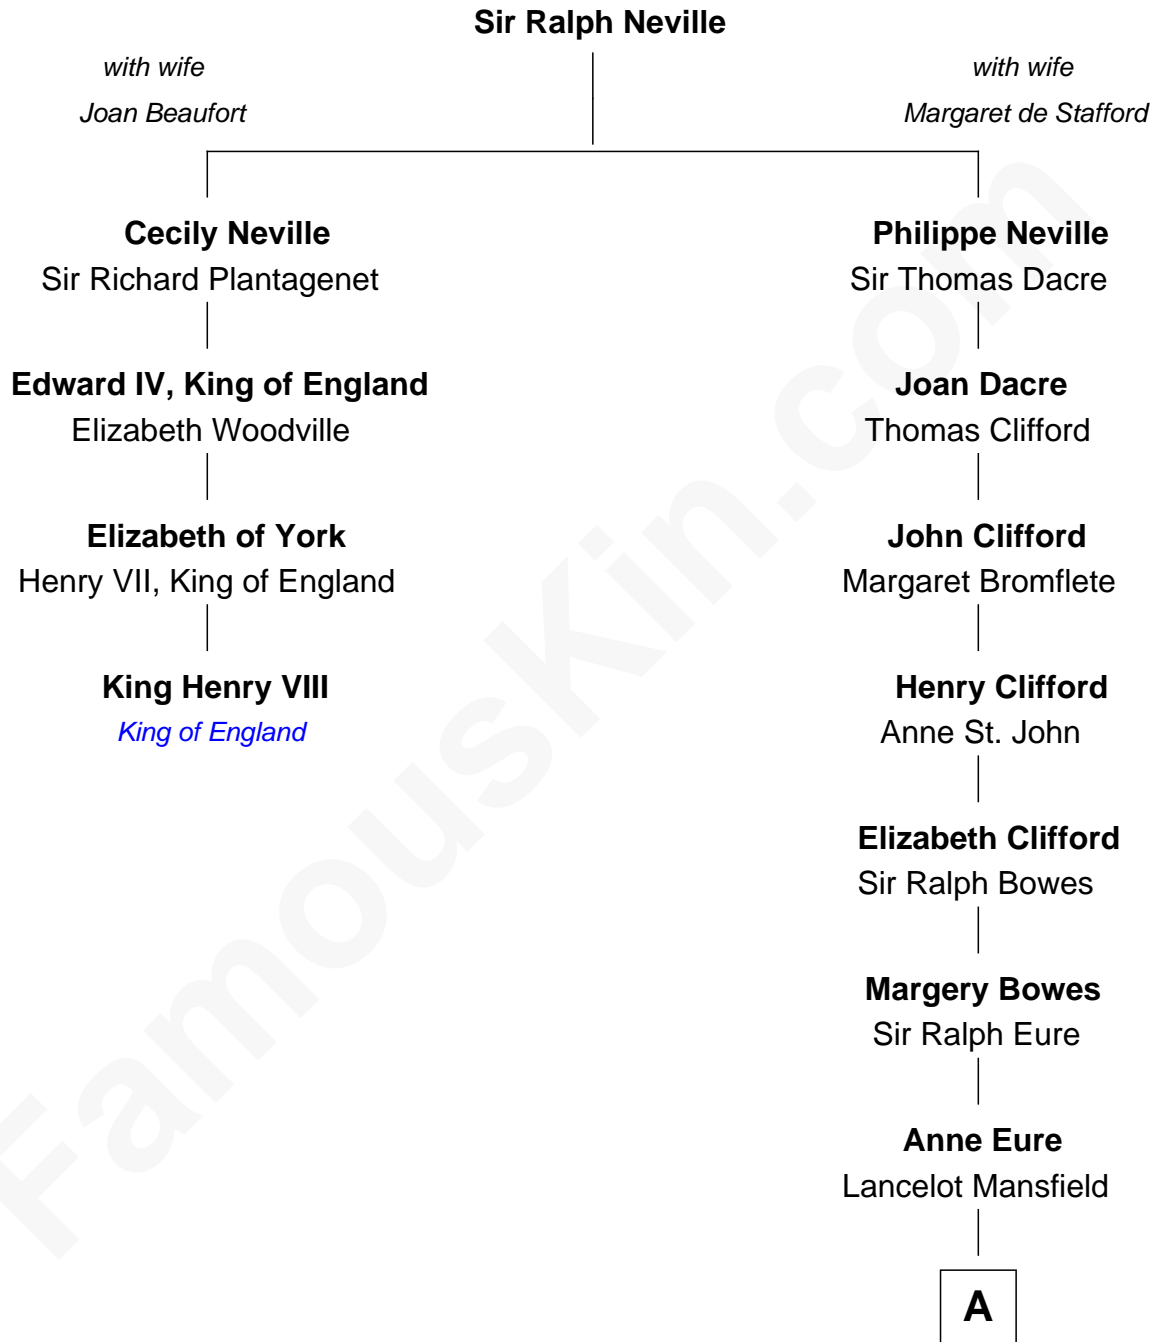

**FamousKin.com**  
**Relationship Chart of**  
**King Henry VIII**  
*King of England*

3rd cousin 13 times removed of  
**William Howard Taft**  
*27th U.S. President*

**A**

**John Mansfield**

Elizabeth - - - - -

**Elizabeth Mansfield**

Rev. John Wilson

**Rev. John Wilson**

Sarah Hooker

**Susanna Wilson**

Rev. Grindall Rawson

**Edmund Rawson**

Elizabeth Hayward

**Abner Rawson**

Mary Allen

**Rhoda Rawson**

Aaron Taft

**Peter Rawson Taft**

Sylvia Howard

**Alphonso Taft**

Louisa Maria Torrey

**William Howard Taft**

*27th U.S. President*