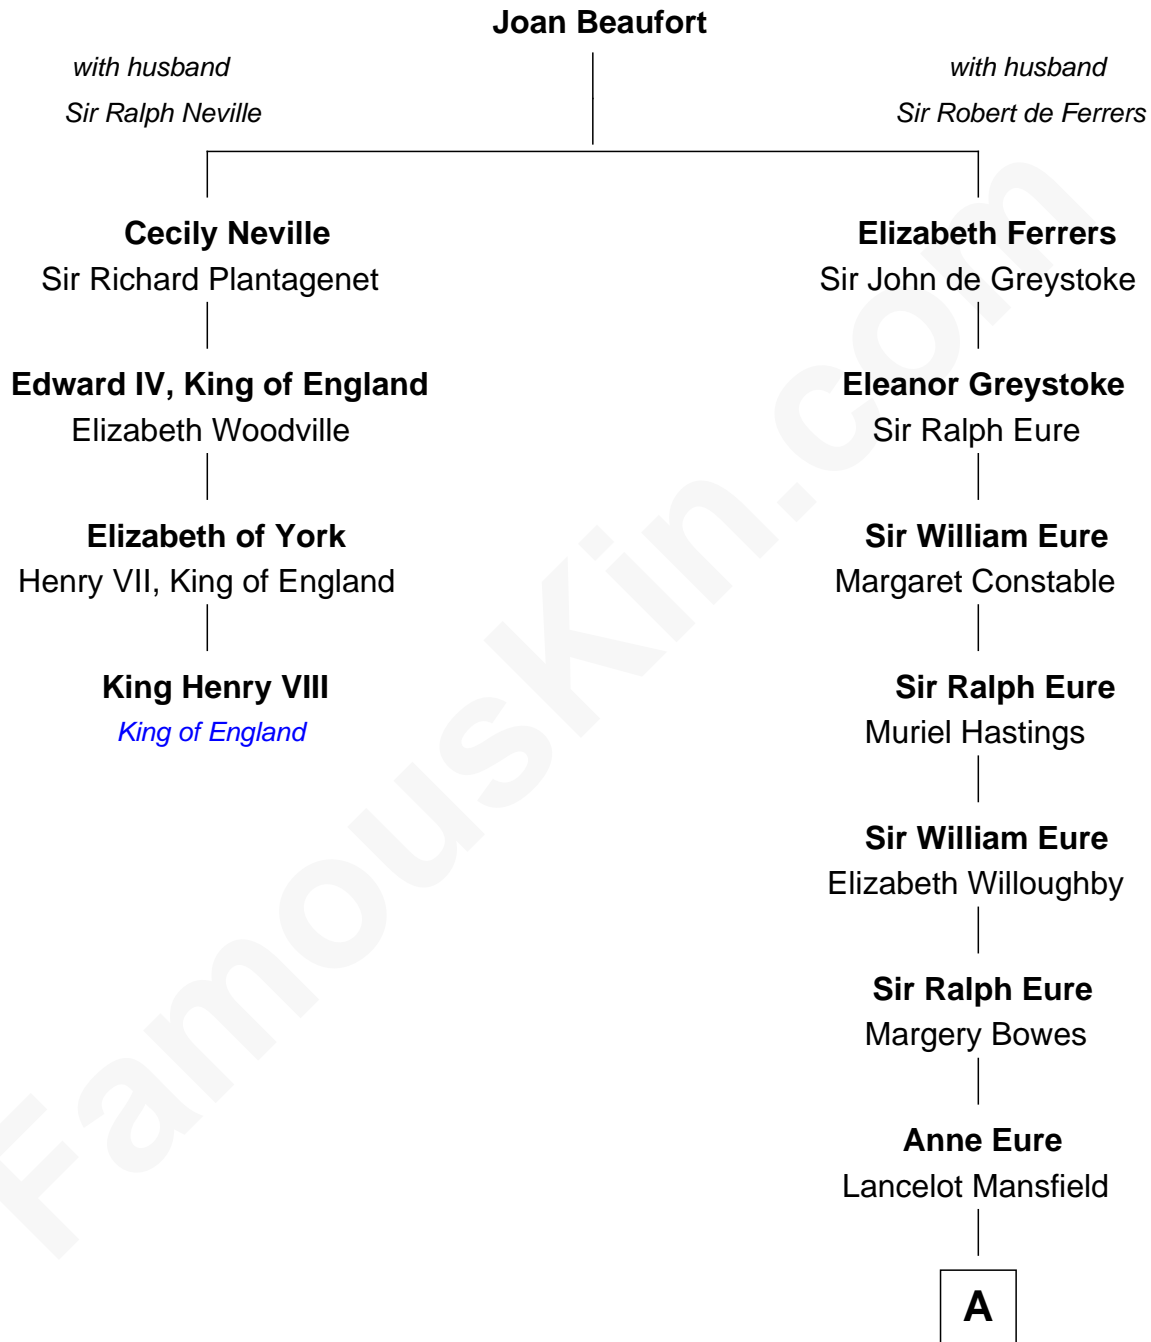

FamousKin.com
Relationship Chart of
King Henry VIII
King of England

3rd cousin 13 times removed of
William Howard Taft
27th U.S. President

A

John Mansfield

Elizabeth - - - - -

Elizabeth Mansfield

Rev. John Wilson

Rev. John Wilson

Sarah Hooker

Susanna Wilson

Rev. Grindall Rawson

Edmund Rawson

Elizabeth Hayward

Abner Rawson

Mary Allen

Rhoda Rawson

Aaron Taft

Peter Rawson Taft

Sylvia Howard

Alphonso Taft

Louisa Maria Torrey

William Howard Taft

27th U.S. President