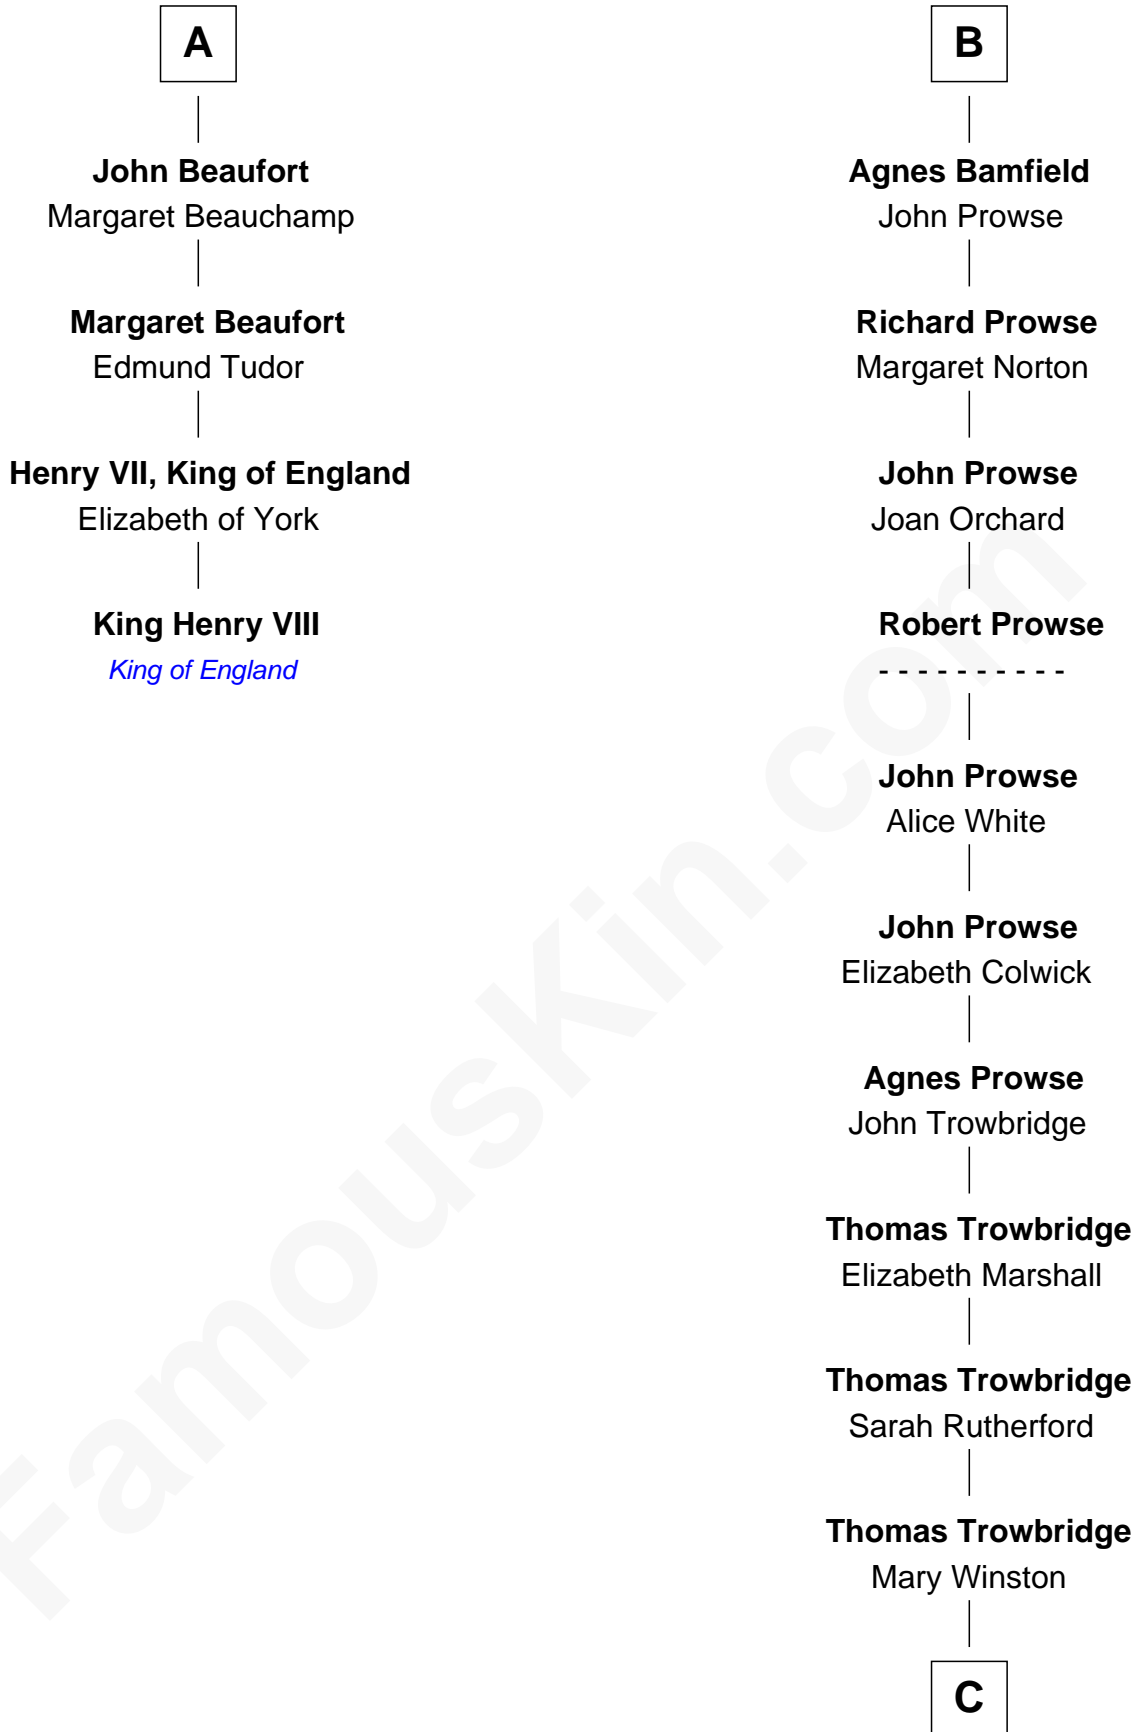

FamousKin.com
Relationship Chart of
King Henry VIII
King of England

10th cousin 11 times removed of
Rutherford B. Hayes
19th U.S. President

Sir Geoffrey FitzPiers
 Aveline de Clare

C

|
Sarah Trowbridge

John Russell

|
Rebecca Russell

Ezekiel Hayes

|
Rutherford Hayes

Chloe Smith

|
Rutherford Hayes

Sophia Birchard

|
Rutherford B. Hayes

19th U.S. President