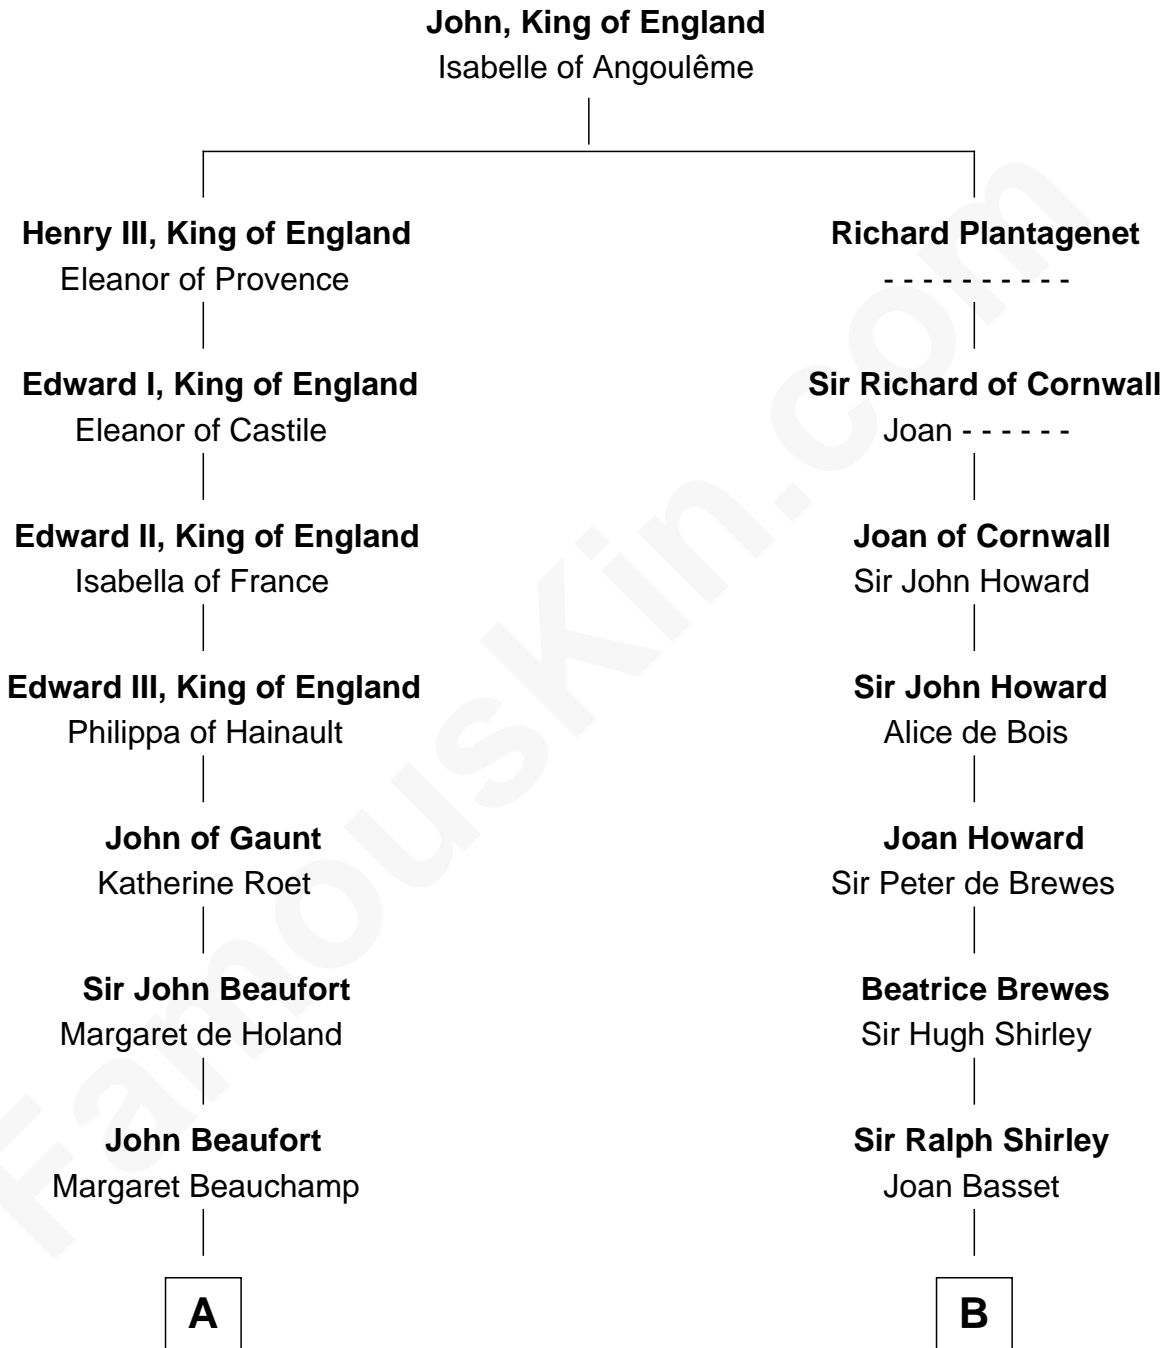

FamousKin.com

Relationship Chart of

King Henry VIII

King of England

9th cousin 12 times removed of

Rutherford B. Hayes
19th U.S. President

C

Abigail Hale

Isaac Chandler

Abigail Chandler

Israel Smith

Chloe Smith

Rutherford Hayes

Rutherford Hayes

Sophia Birchard

Rutherford B. Hayes

19th U.S. President

FamousKin.com