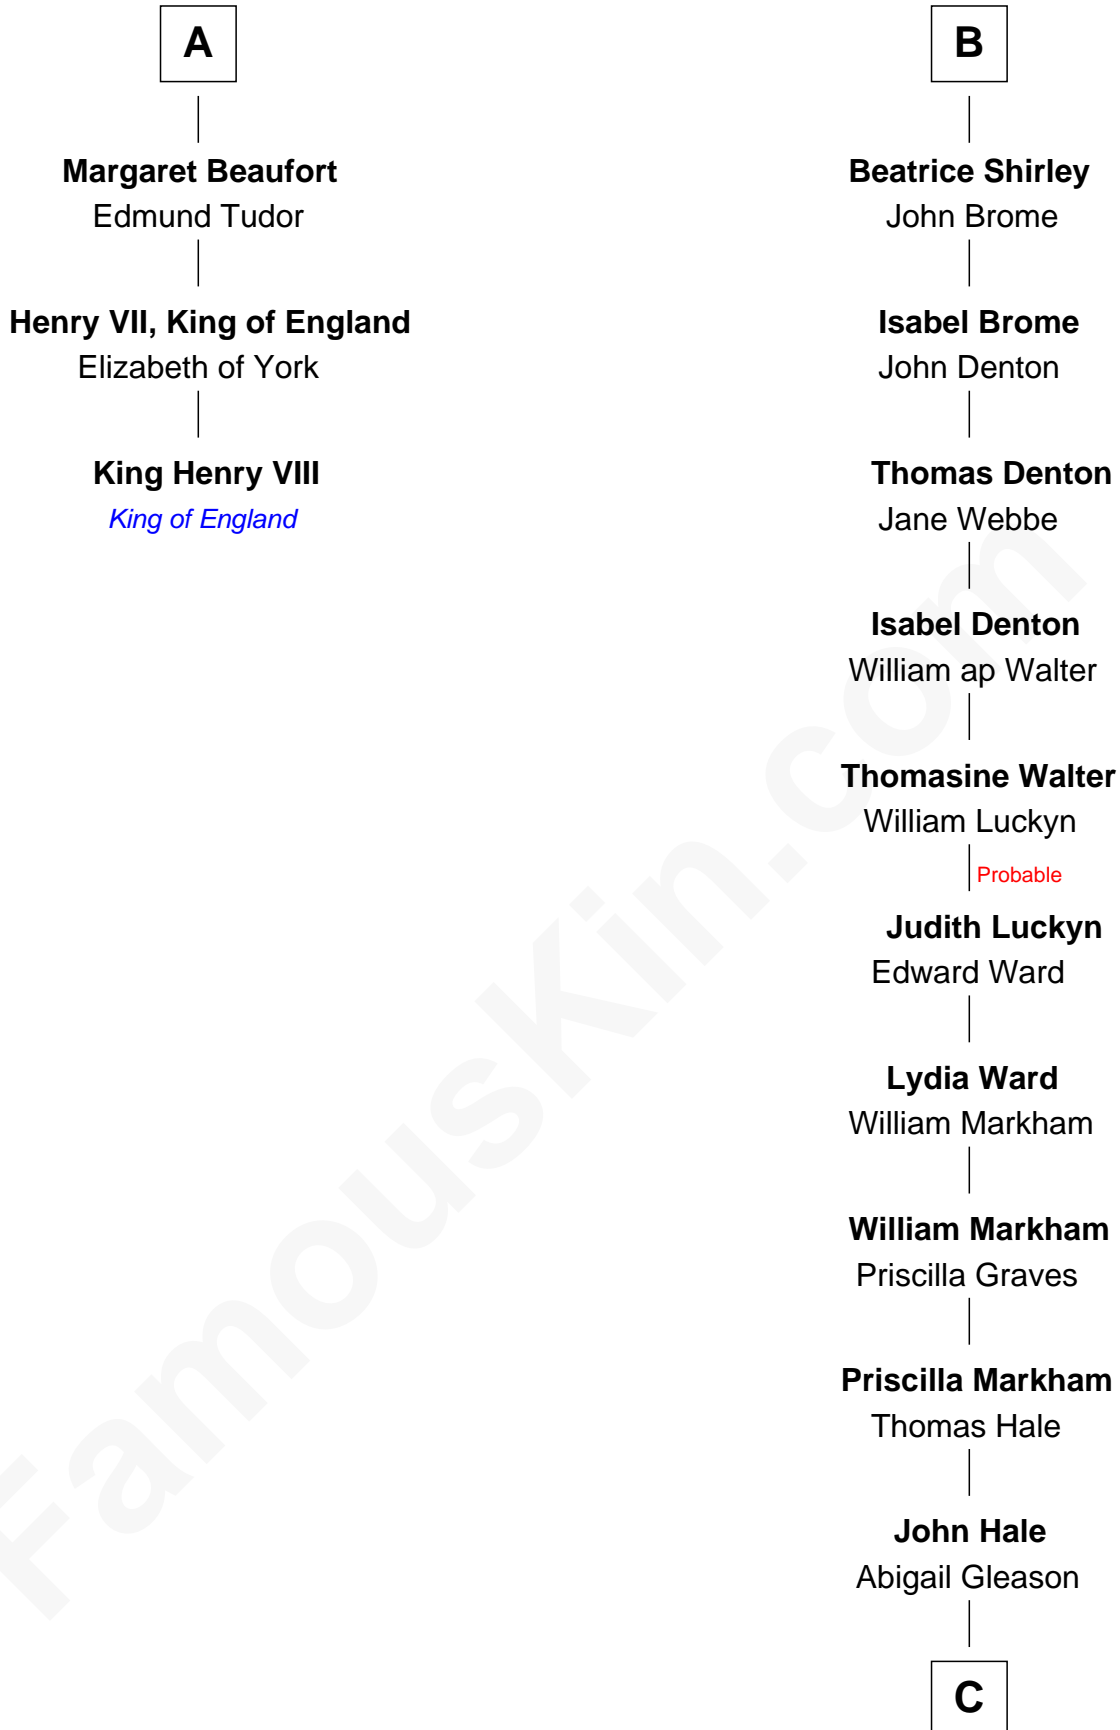

FamousKin.com

Relationship Chart of

King Henry VIII

King of England

9th cousin 12 times removed of

Rutherford B. Hayes
19th U.S. President

C

Abigail Hale

19th U.S. President

FamousKin.com