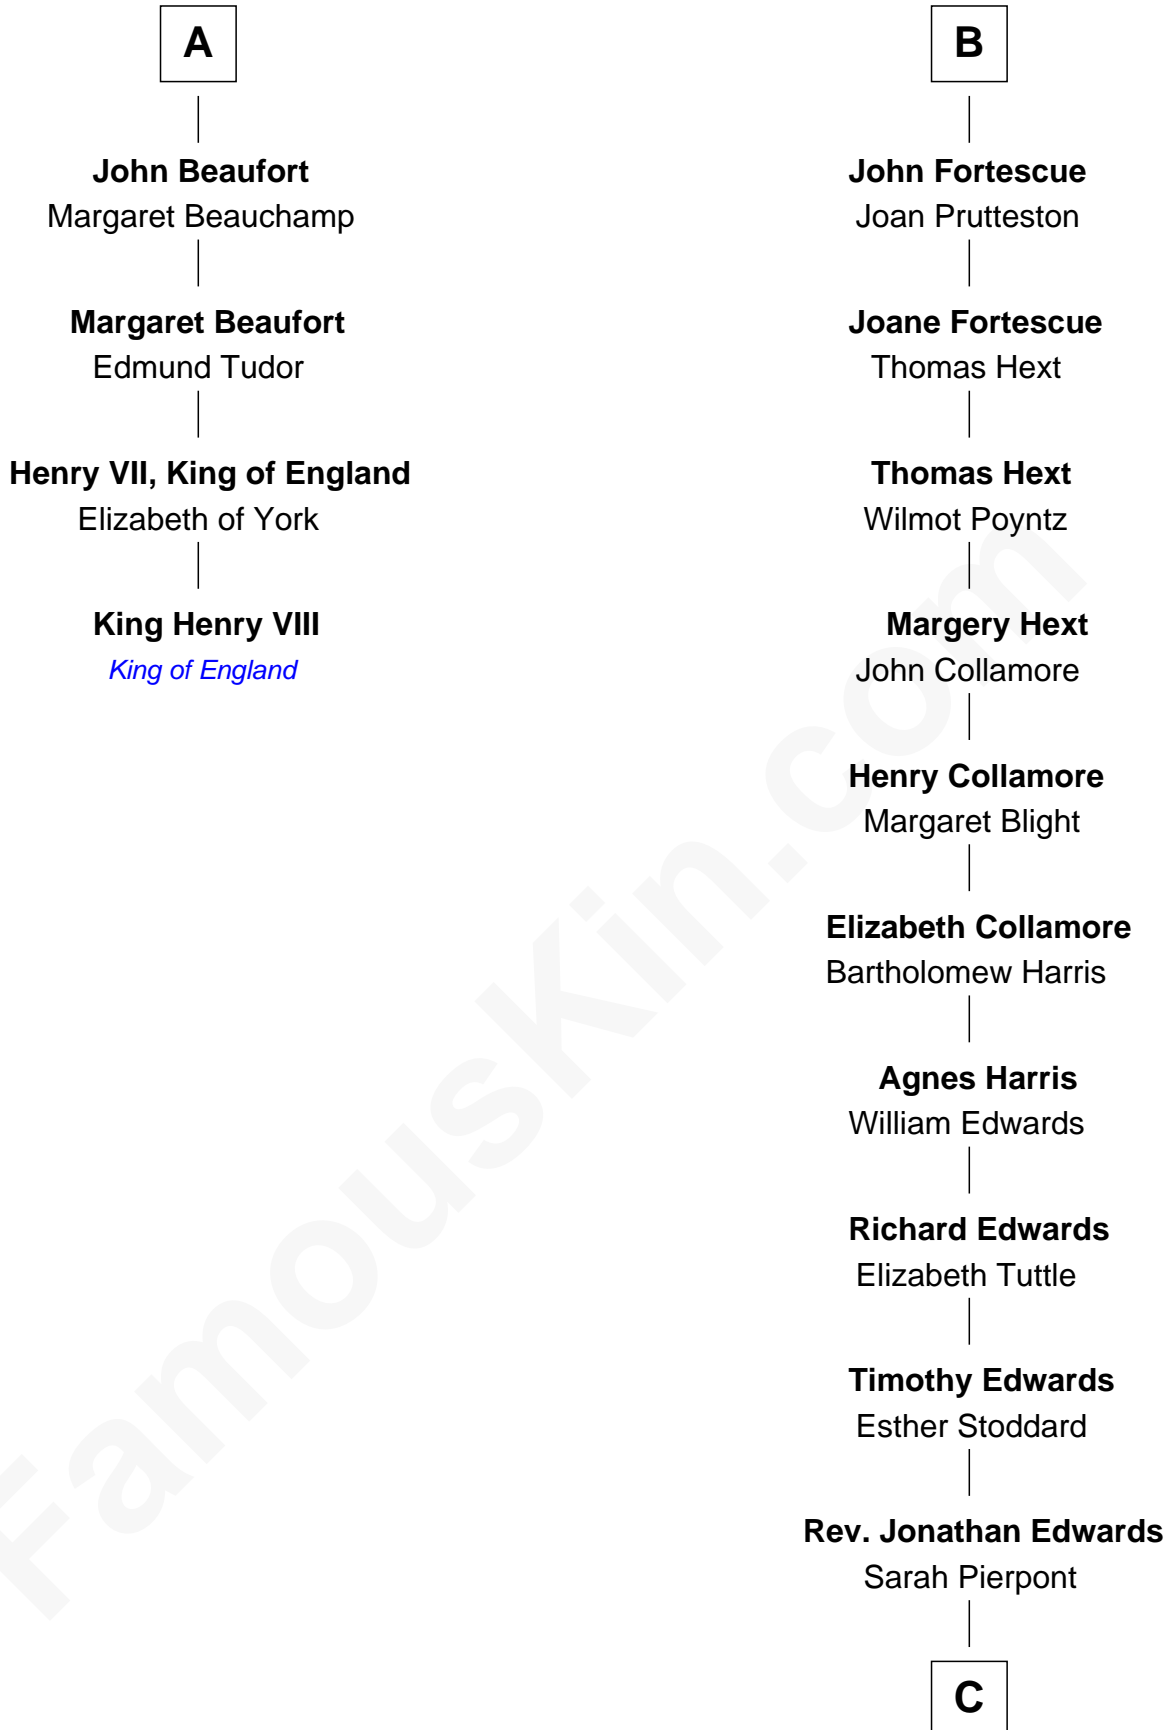

FamousKin.com

Relationship Chart of

King Henry VIII

King of England

10th cousin 8 times removed of

Aaron Burr
Killed Alexander Hamilton

C

—
Esther Edwards

Aaron Burr

—
Aaron Burr

Killed Alexander Hamilton

FamousKin.com