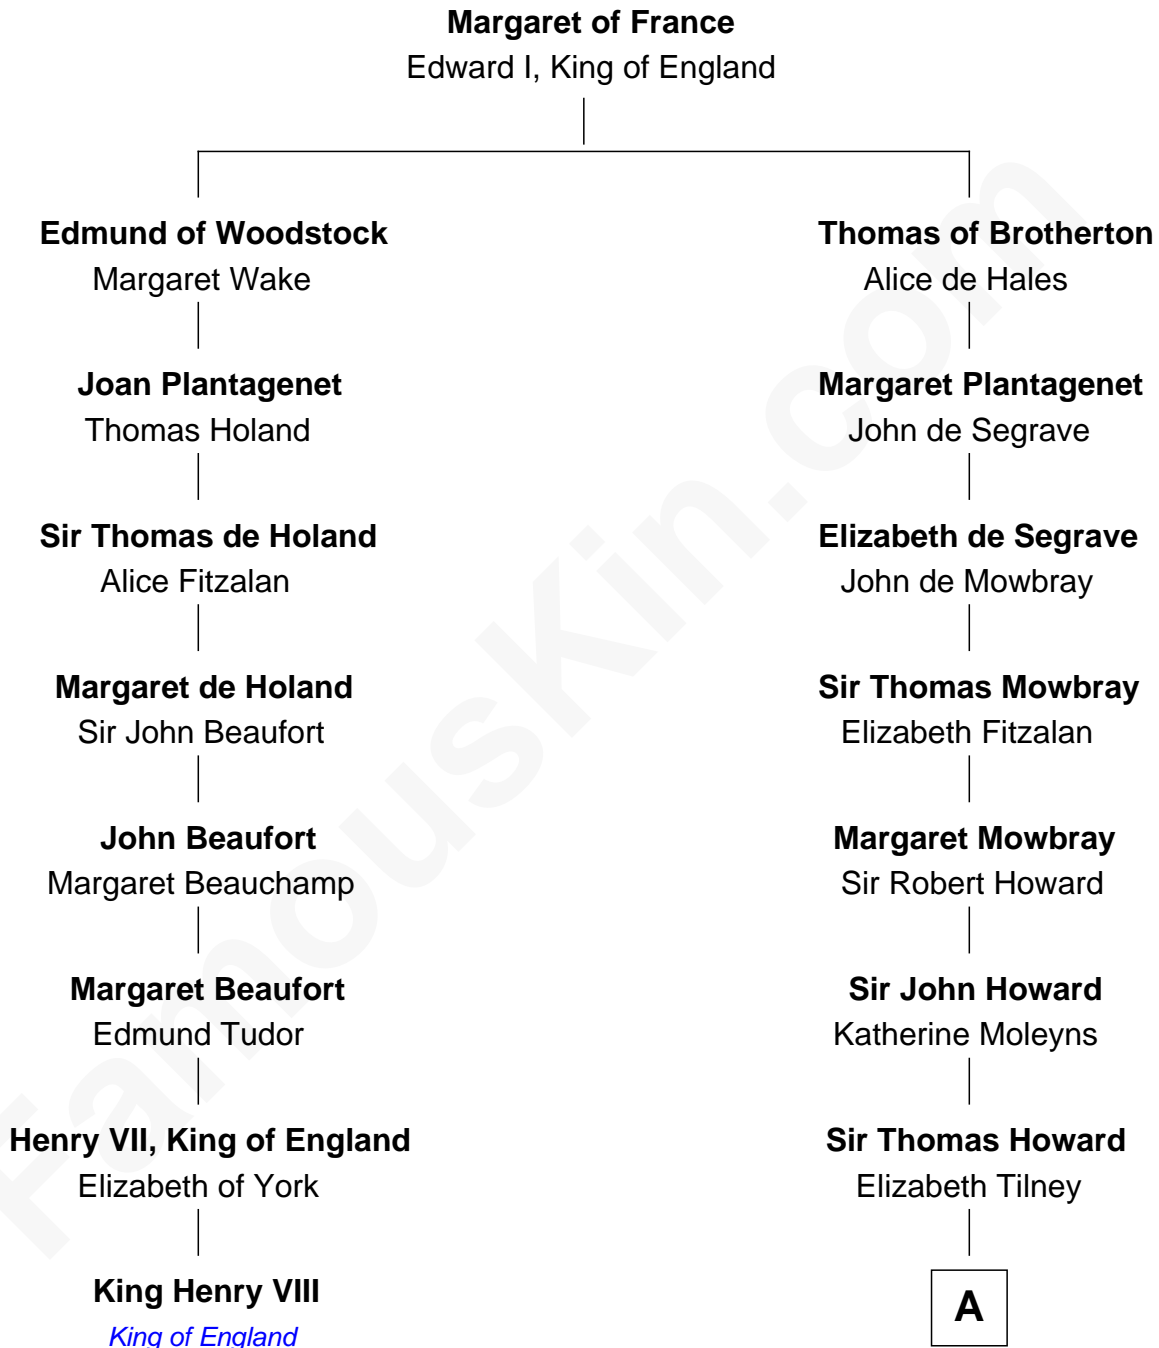

**FamousKin.com**  
**Relationship Chart of**  
**King Henry VIII**  
*King of England*

7th cousin 11 times removed of

**Francis Scott Key**  
*Author of "The Star Spangled Banner"*

**A**

**Thomas Howard**

Elizabeth Stafford

**Sir Henry Howard**

Frances de Vere

**Catherine Howard**

Henry Berkeley

**Mary Berkeley**

Sir John Zouche

**Sir John Zouche**