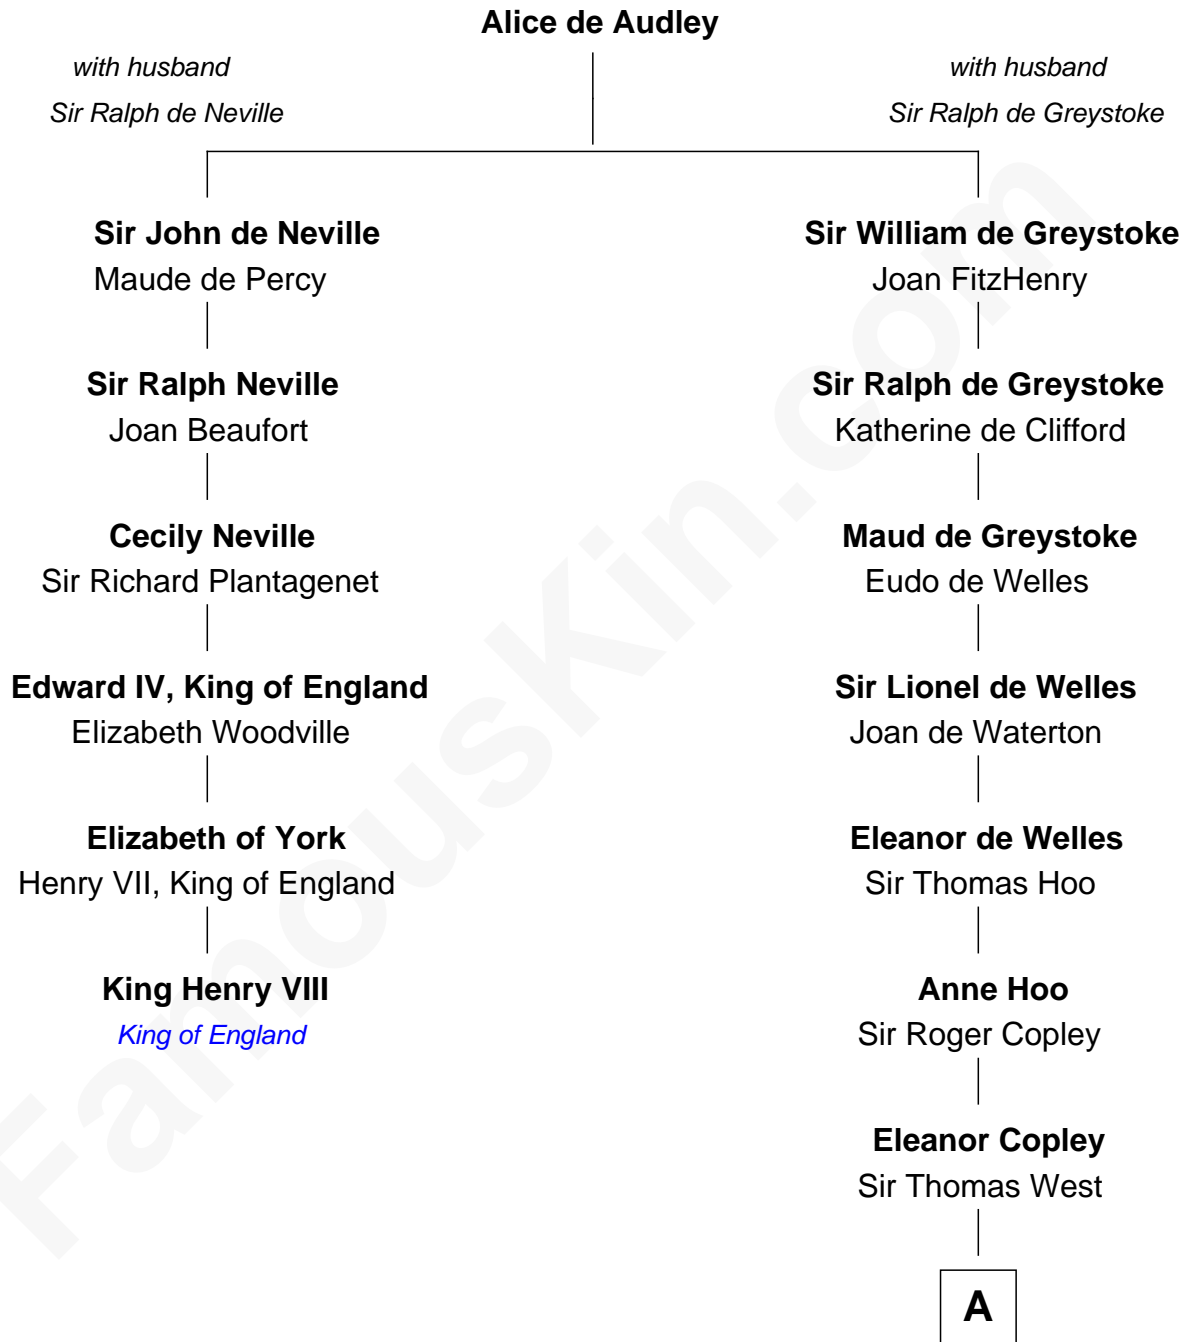

FamousKin.com
Relationship Chart of
King Henry VIII
King of England

5th cousin 14 times removed of

John D. Rockefeller
Founder of the Standard Oil Company

A

Sir George West

Elizabeth Morton

Sir William West

Elizabeth Strange

Sir Thomas West

Anne Knollys

Elizabeth West

Sir Herbert Pelham

Elizabeth Pelham

John Humphrey

Anne Humphrey