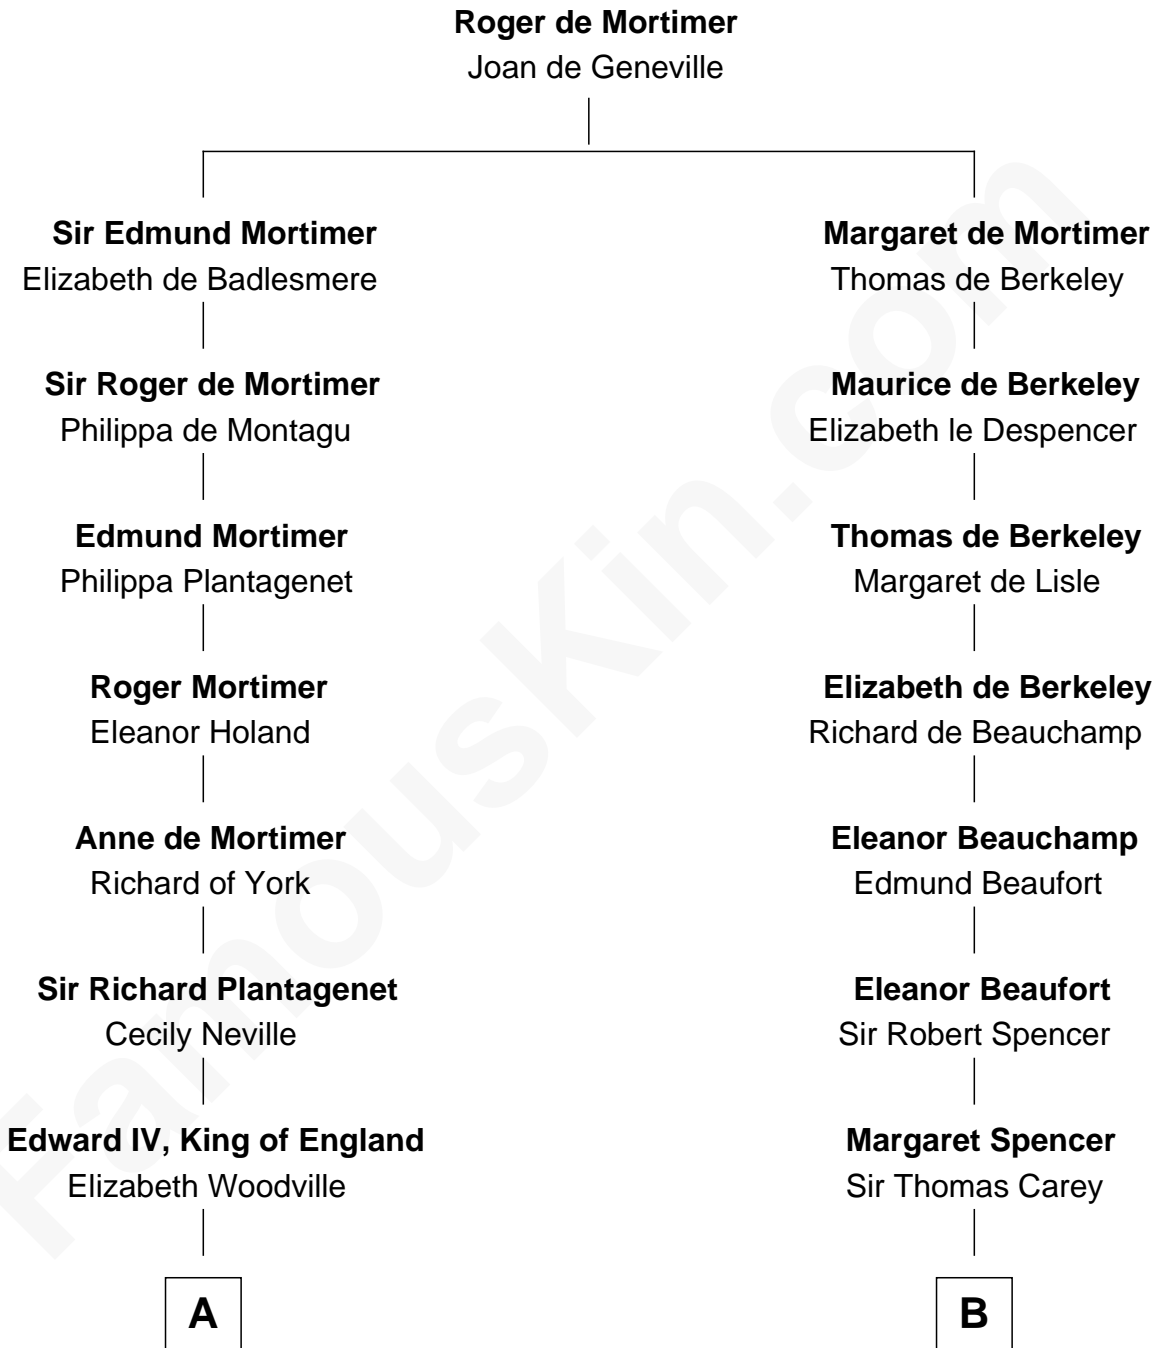

**FamousKin.com**  
**Relationship Chart of**  
**King Henry VIII**  
*King of England*

8th cousin 11 times removed of

**John D. Rockefeller**  
*Founder of the Standard Oil Company*

**C**

—  
**Lucy Avery**

Godfrey Lewis Rockefeller

—  
**William Avery Rockefeller**

Eliza Davison

—  
**John D. Rockefeller**

*Founder of the Standard Oil Company*

FamousKin.com