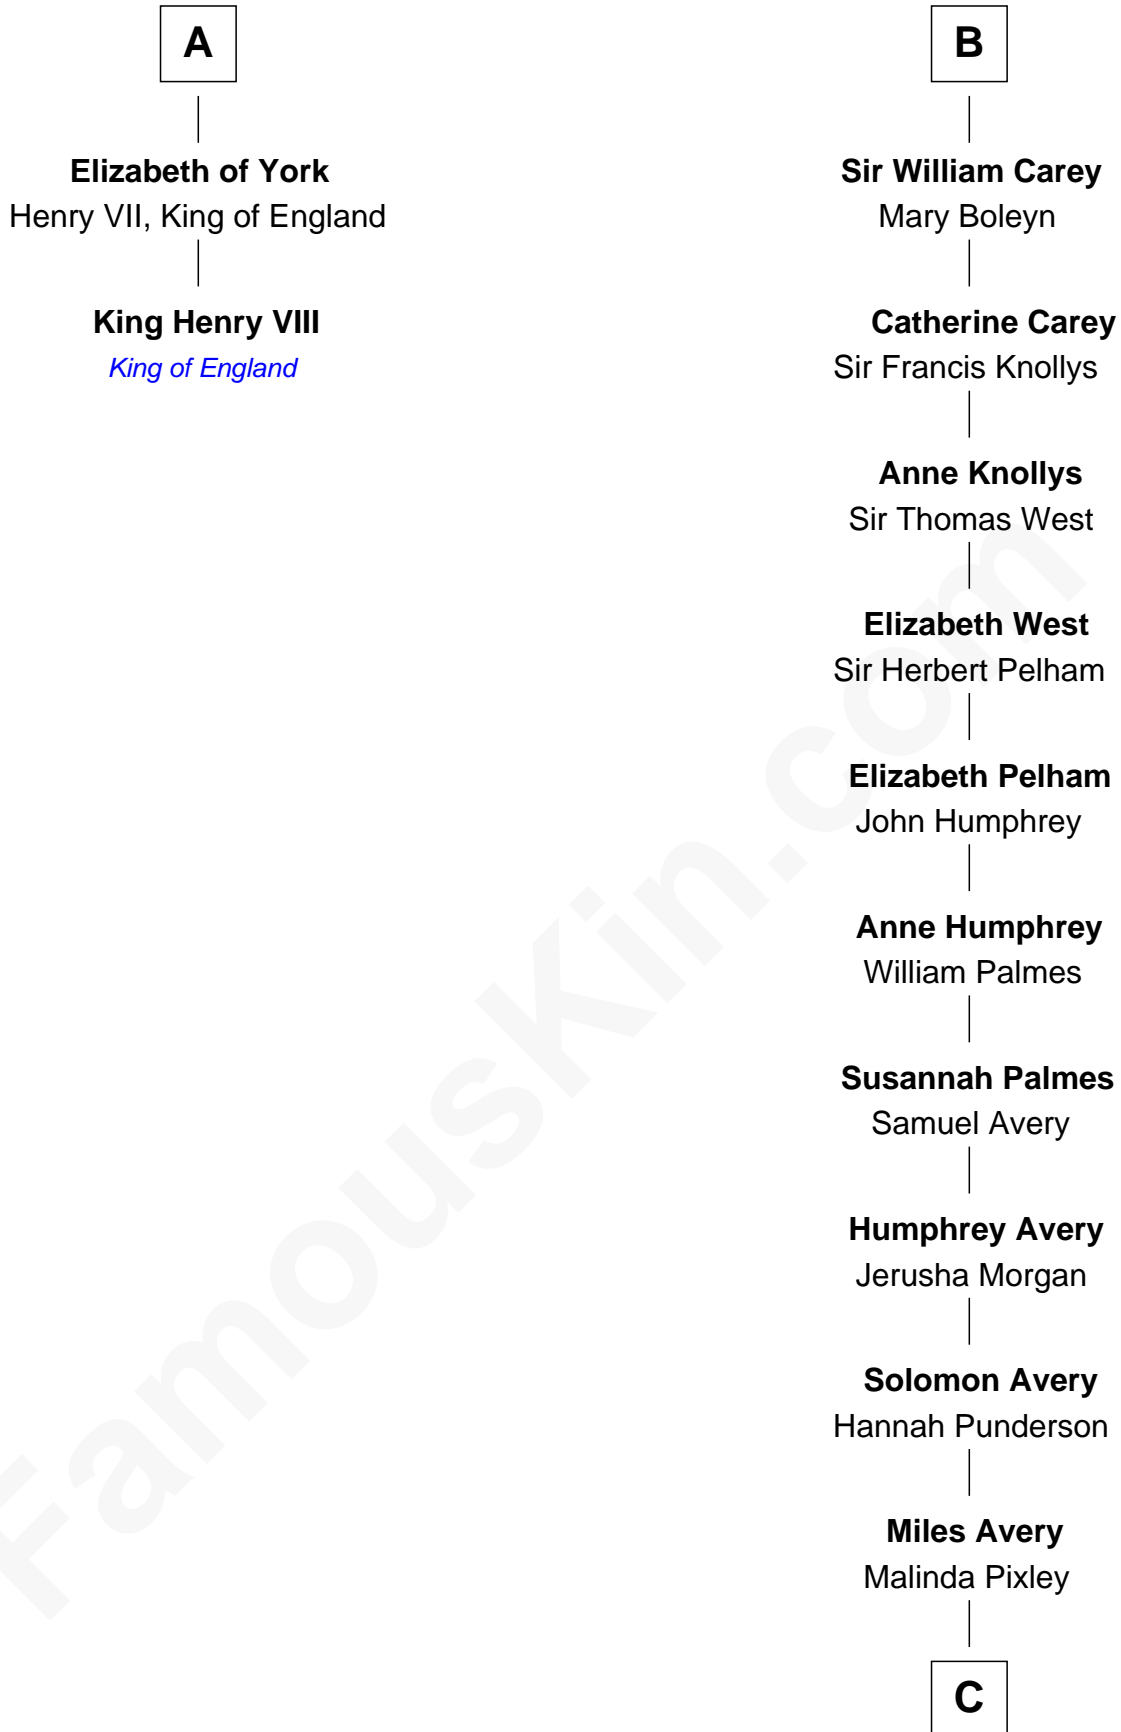

**FamousKin.com**  
**Relationship Chart of**  
**King Henry VIII**  
*King of England*

8th cousin 11 times removed of

**John D. Rockefeller**  
*Founder of the Standard Oil Company*

**C**

—  
**Lucy Avery**

Godfrey Lewis Rockefeller

—  
**William Avery Rockefeller**

Eliza Davison

—  
**John D. Rockefeller**

*Founder of the Standard Oil Company*

FamousKin.com