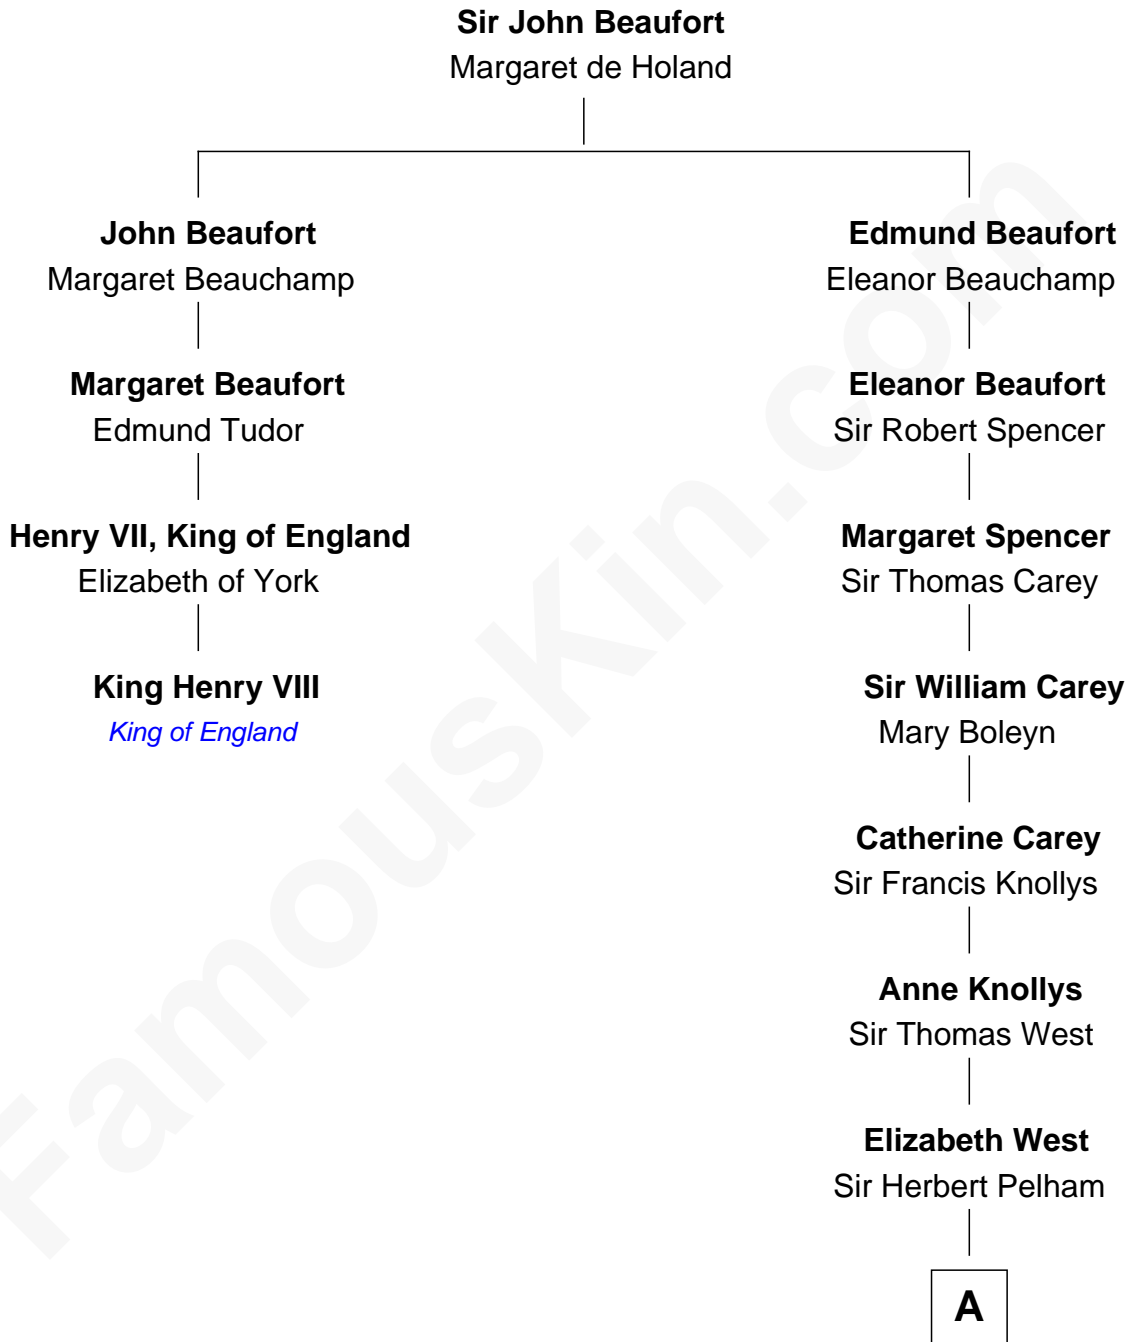

FamousKin.com
Relationship Chart of
King Henry VIII
King of England

3rd cousin 12 times removed of

John D. Rockefeller
Founder of the Standard Oil Company

A

Elizabeth Pelham

John Humphrey

Anne Humphrey

William Palmes

Susannah Palmes

Samuel Avery

Humphrey Avery

Jerusha Morgan

Solomon Avery

Hannah Punderson

Miles Avery

Malinda Pixley

Lucy Avery

Godfrey Lewis Rockefeller

William Avery Rockefeller

Eliza Davison

John D. Rockefeller

Founder of the Standard Oil Company