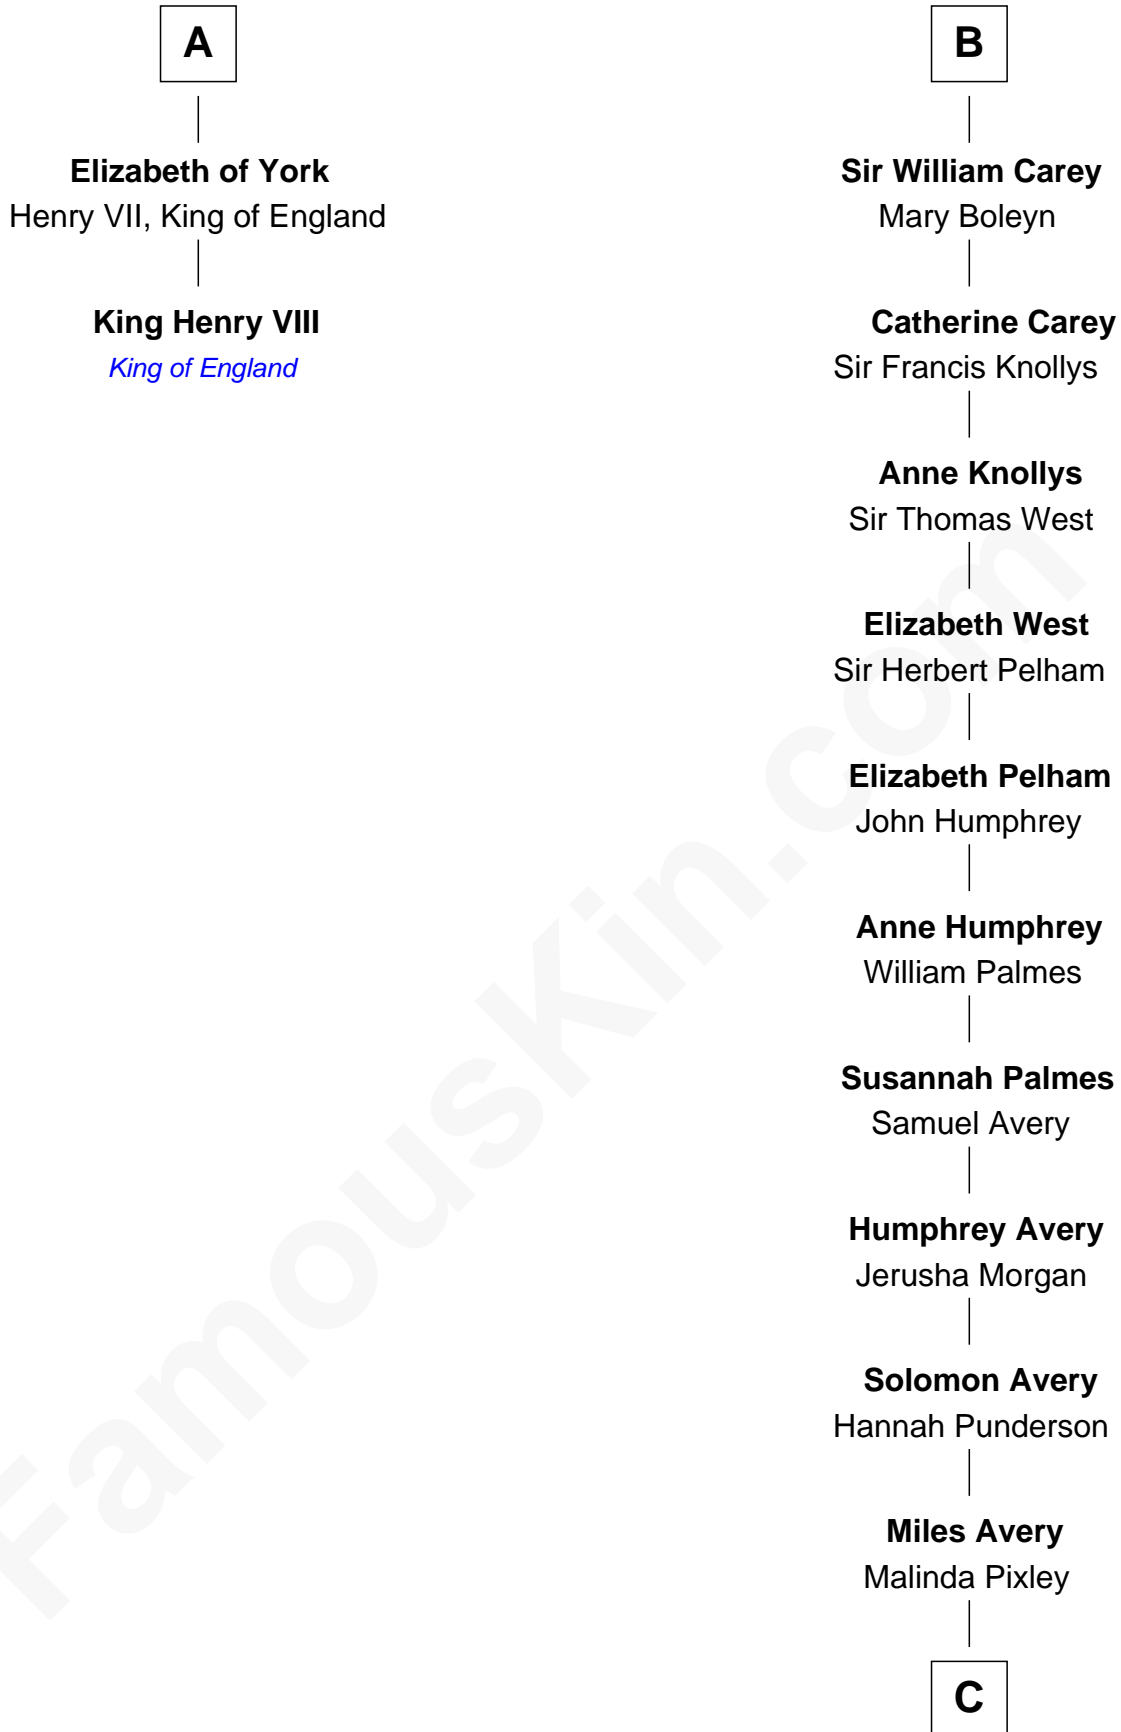

FamousKin.com
Relationship Chart of
King Henry VIII
King of England

8th cousin 13 times removed of

Nelson Rockefeller
41st U.S. Vice-President

C

—
Lucy Avery

Godfrey Lewis Rockefeller

—
William Avery Rockefeller

Eliza Davison

—
John Davison Rockefeller

Laura Celestia Spelman

—
John Davison Rockefeller

Abby Greene Aldrich

—
Nelson Rockefeller

41st U.S. Vice-President

FamousKin.com