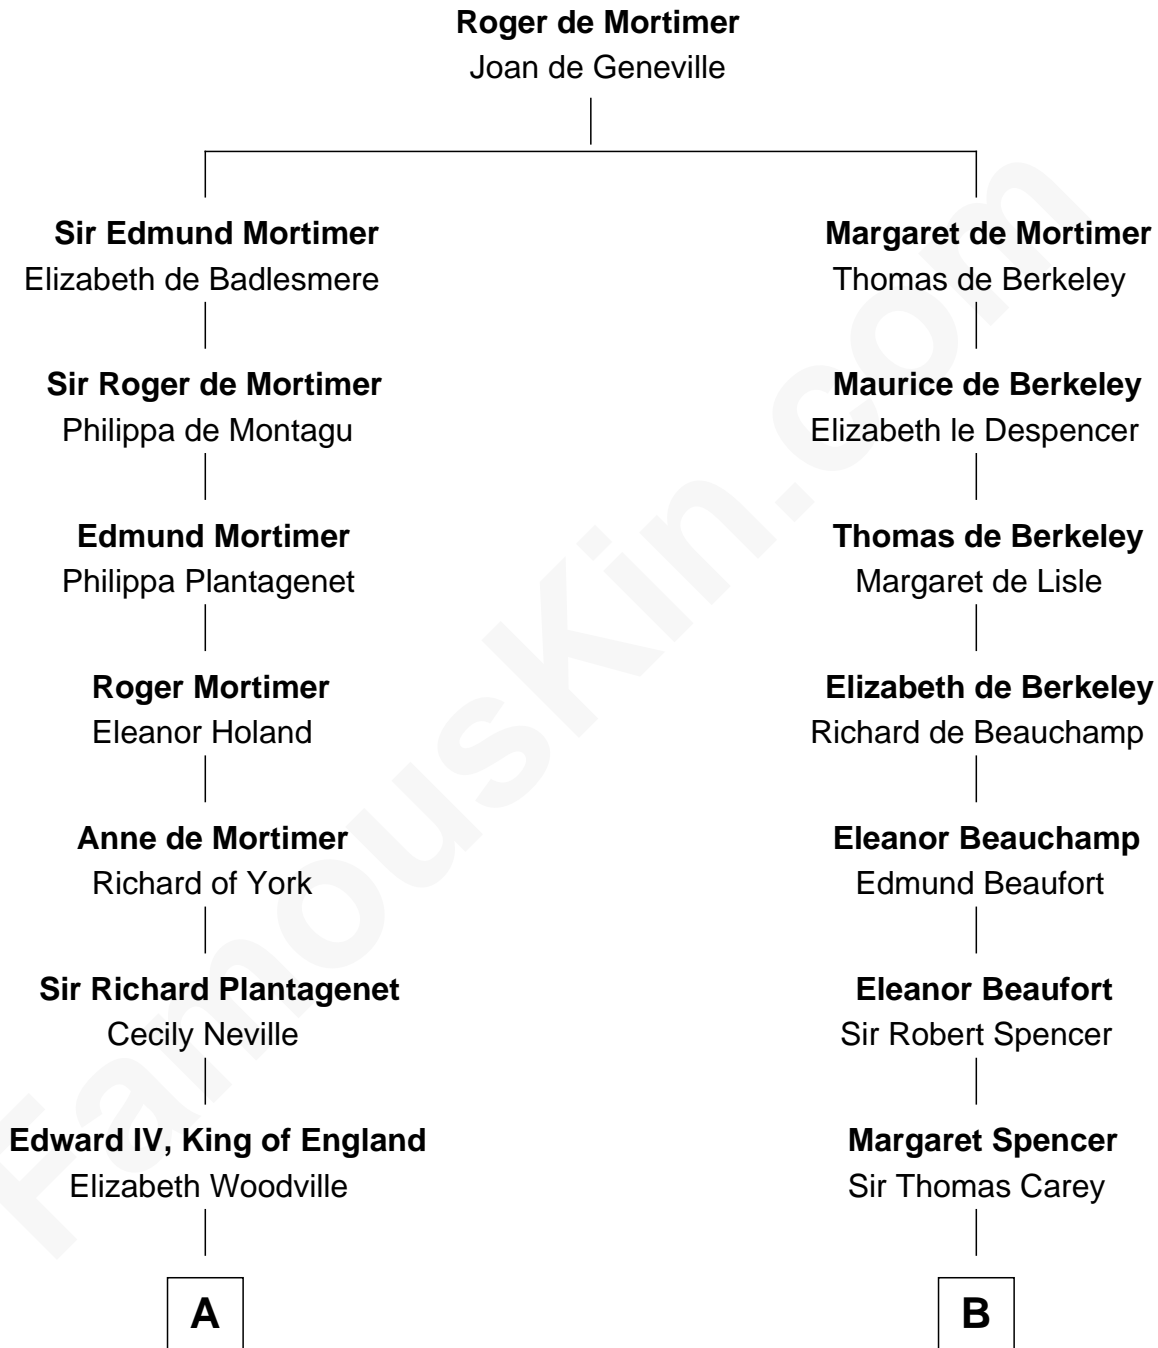

FamousKin.com
Relationship Chart of
King Henry VIII
King of England

8th cousin 13 times removed of

Nelson Rockefeller
41st U.S. Vice-President

C

—
Lucy Avery

Godfrey Lewis Rockefeller

—
William Avery Rockefeller

Eliza Davison

—
John Davison Rockefeller

Laura Celestia Spelman

—
John Davison Rockefeller

Abby Greene Aldrich

—
Nelson Rockefeller

41st U.S. Vice-President

FamousKin.com