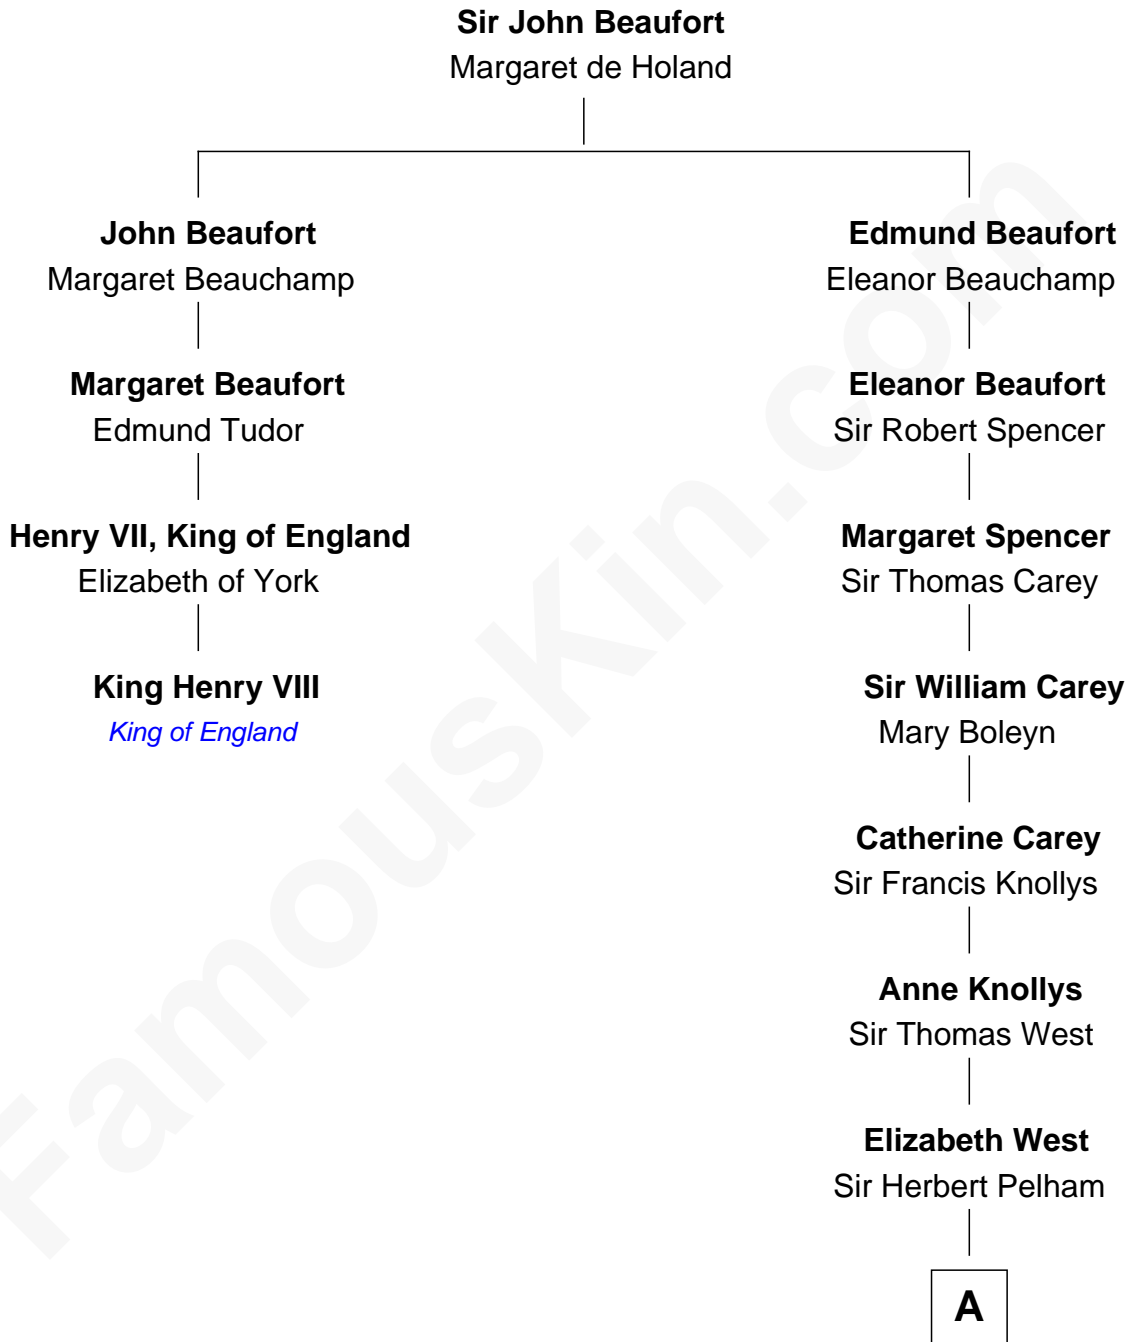

**FamousKin.com**  
**Relationship Chart of**  
**King Henry VIII**  
*King of England*

3rd cousin 14 times removed of

**Nelson Rockefeller**  
*41st U.S. Vice-President*

**A**

**Elizabeth Pelham**

John Humphrey

**Anne Humphrey**

William Palmes

**Susannah Palmes**

Samuel Avery

**Humphrey Avery**

Jerusha Morgan

**Solomon Avery**

Hannah Punderson

**Miles Avery**

Malinda Pixley

**Lucy Avery**

Godfrey Lewis Rockefeller

**William Avery Rockefeller**

Eliza Davison

**John Davison Rockefeller**

Laura Celestia Spelman