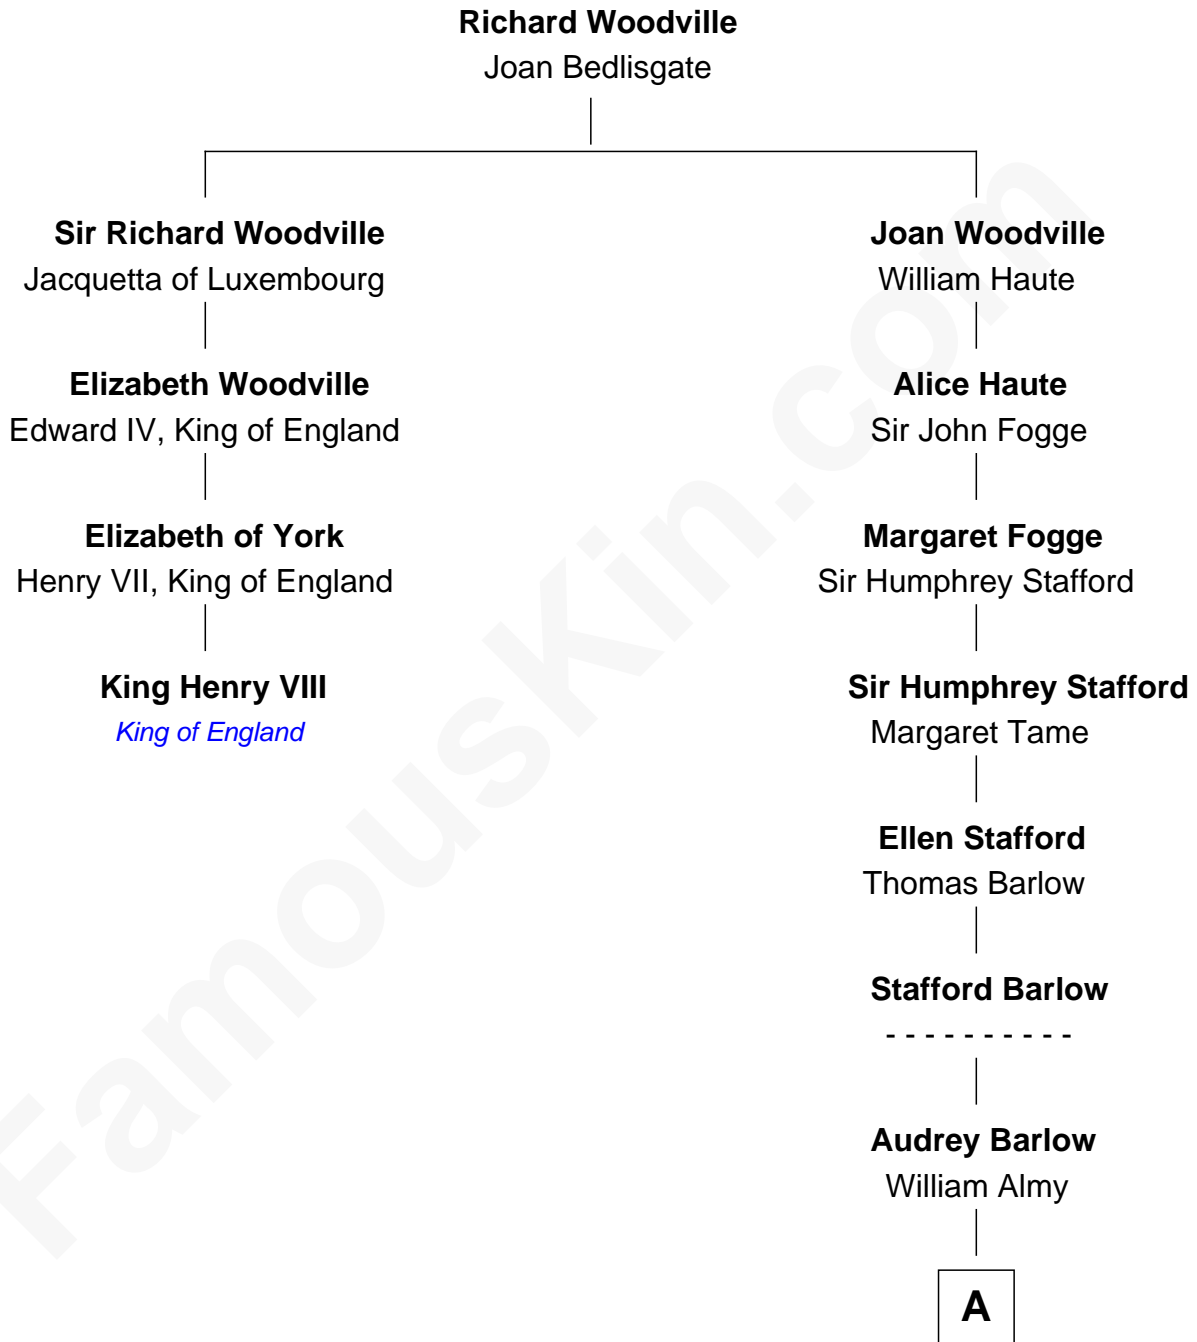

FamousKin.com

Relationship Chart of

King Henry VIII

King of England

3rd cousin 14 times removed of

Raquel Welch
Movie Actress

A

Annis Almy
John Greene

Deborah Greene
William Torrey

Phillip Torrey
Mary Marsh

Mary Torrey
Benjamin Allen

Ziporah Allen
George Robinson

Nathan Robinson
Abigail Perrin

Hannah Kent Robinson
Elbridge Gerry Hall

Justin Smith Hall
Sarah Mehitable Stanford