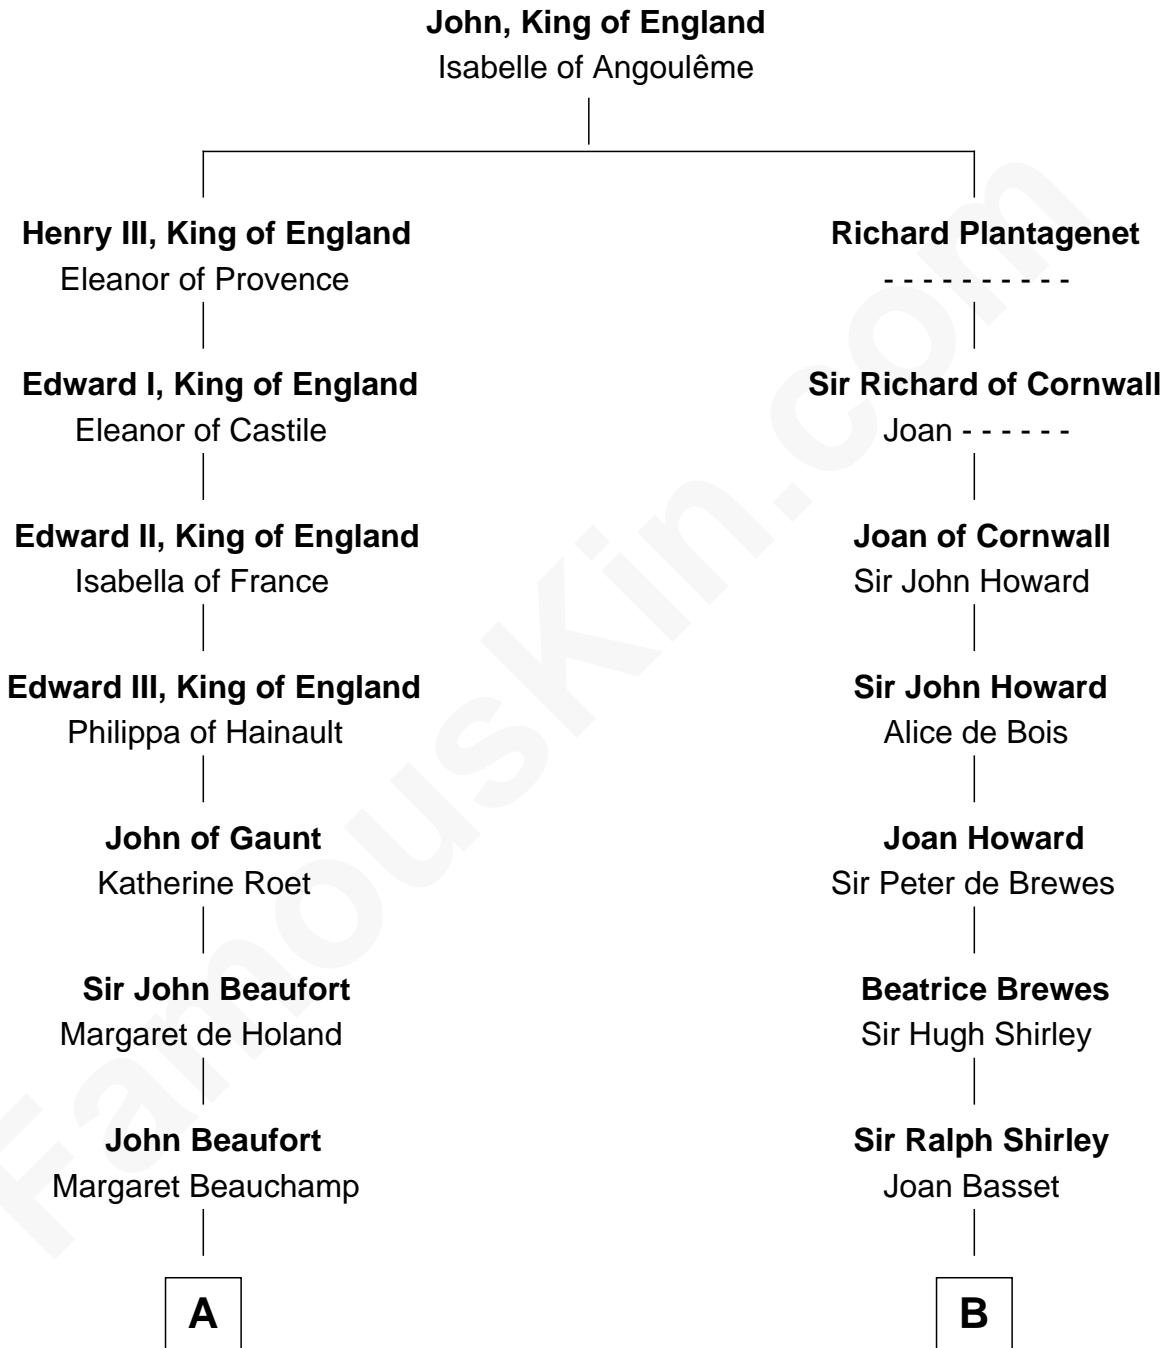

FamousKin.com
Relationship Chart of
King Henry VIII
King of England

9th cousin 12 times removed of

Helen (Herron) Taft
First Lady of President William H. Taft

C

Joanna Wilcockson

David Welles

Charity Welles

Rev. Isaac Clinton

Maria Clinton

Ela Collins

Harriet Anne Collins

John Williamson Herron

Helen (Herron) Taft

First Lady of William H. Taft

FamousKin.com