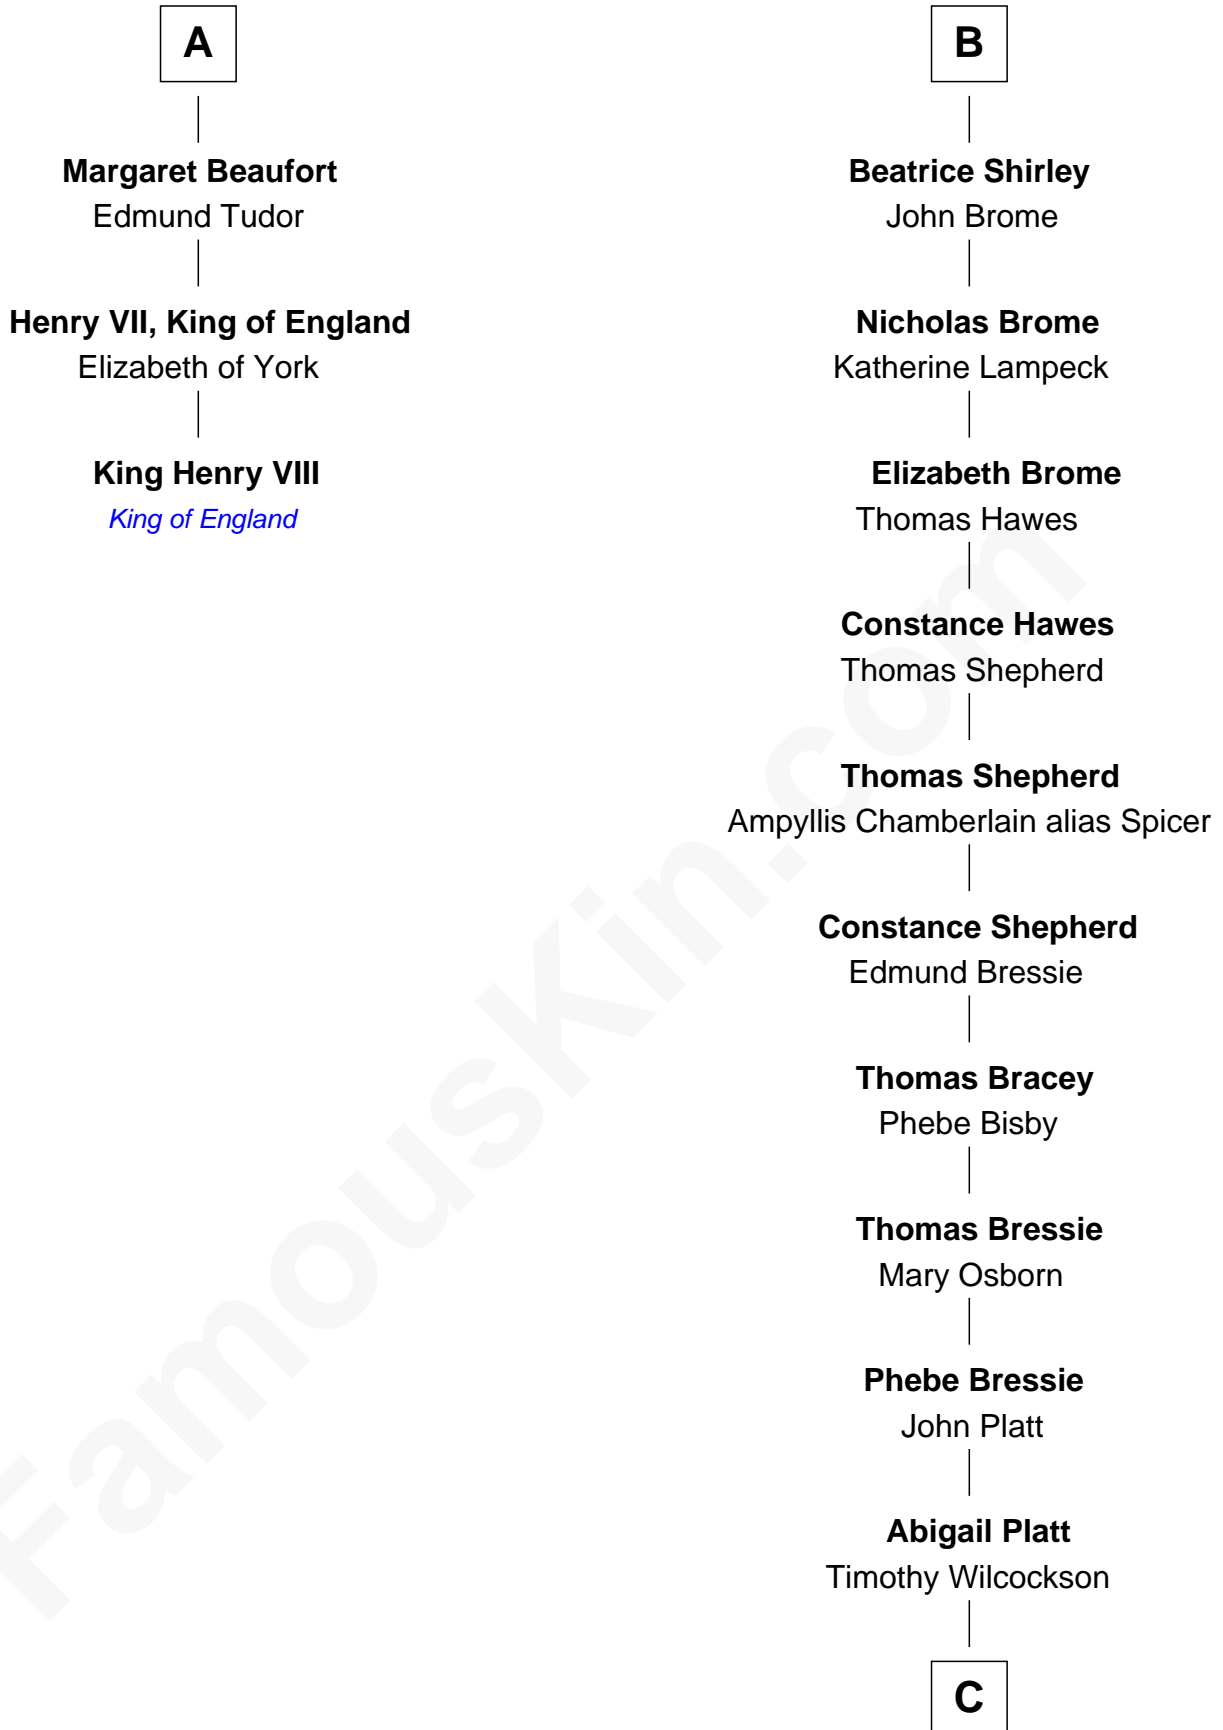

FamousKin.com
Relationship Chart of
King Henry VIII
King of England

9th cousin 12 times removed of

Helen (Herron) Taft
First Lady of President William H. Taft

C

Joanna Wilcockson

David Welles

Charity Welles

Rev. Isaac Clinton

Maria Clinton

Ela Collins

Harriet Anne Collins

John Williamson Herron

Helen (Herron) Taft

First Lady of William H. Taft

FamousKin.com