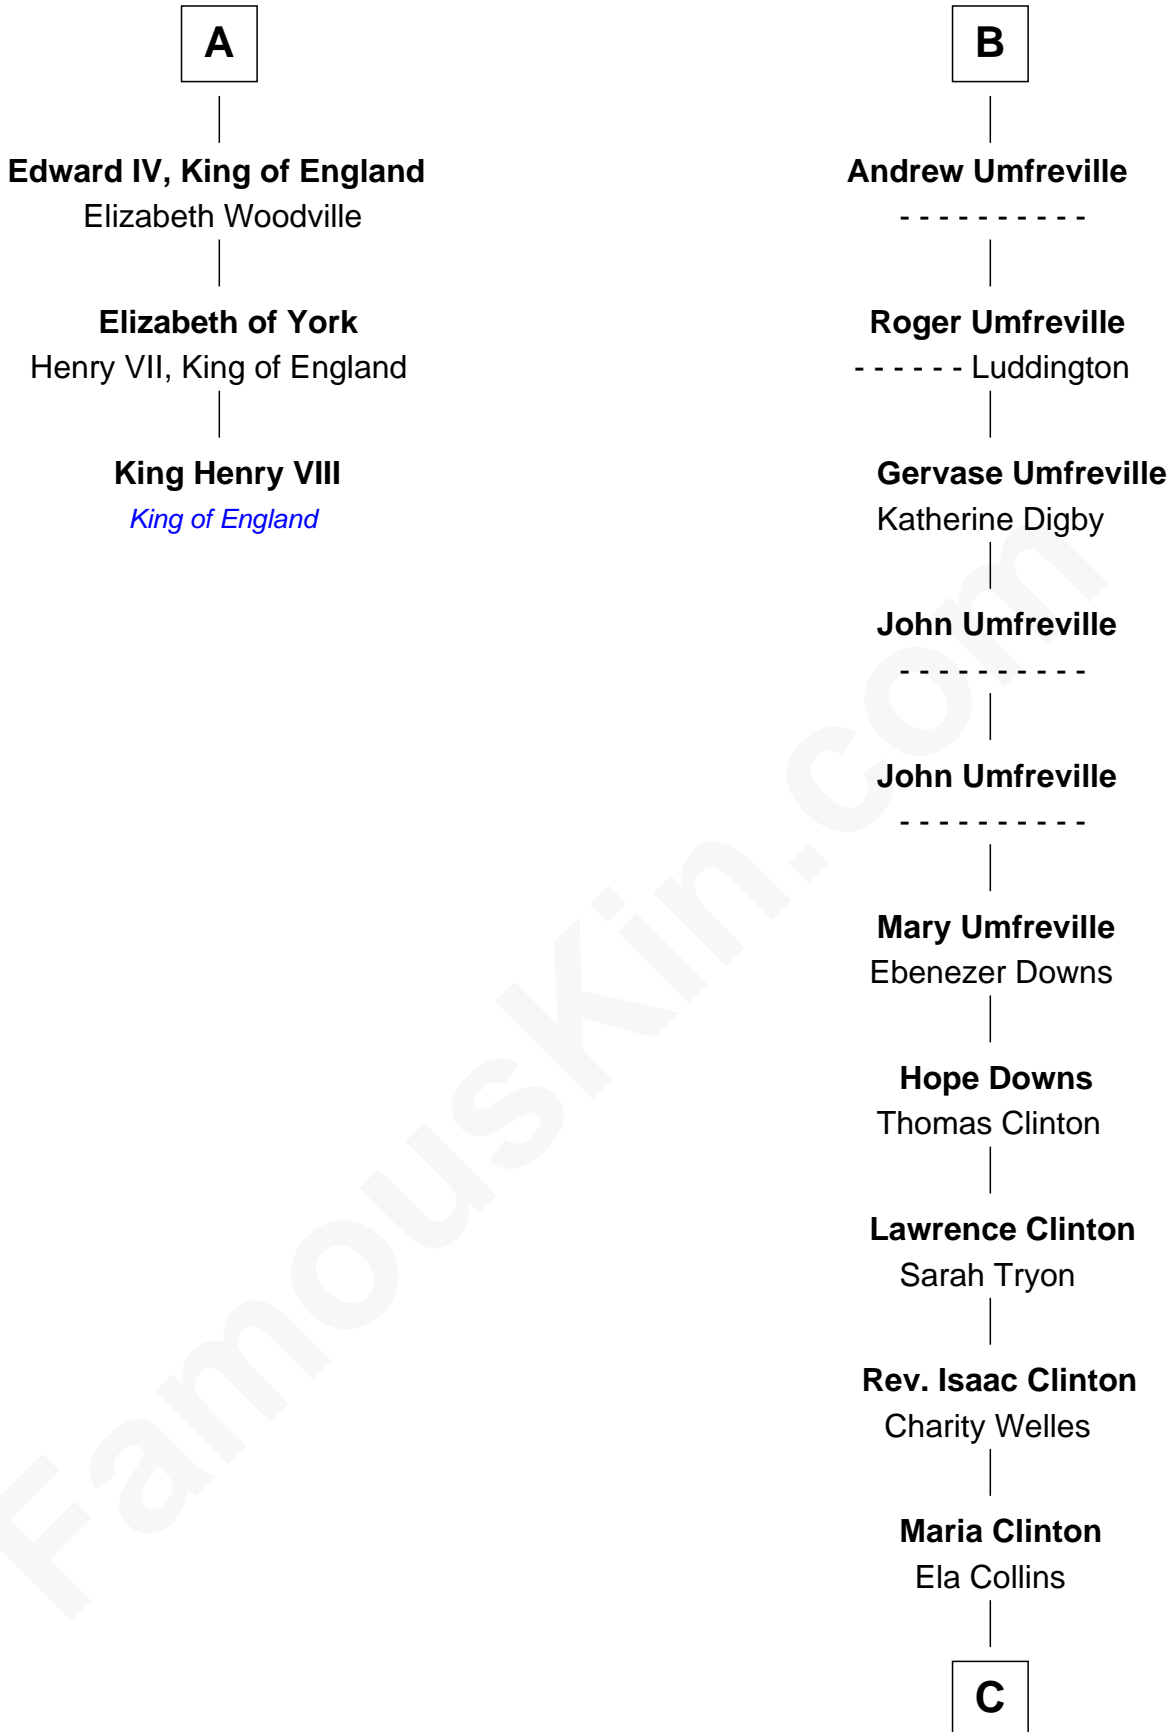

**FamousKin.com**  
**Relationship Chart of**  
**King Henry VIII**  
*King of England*

9th cousin 9 times removed of

**Helen (Herron) Taft**  
*First Lady of President William H. Taft*

C

Harriet Anne Collins  
John Williamson Herron

Helen (Herron) Taft  
*First Lady of William H. Taft*

FamousKin.com