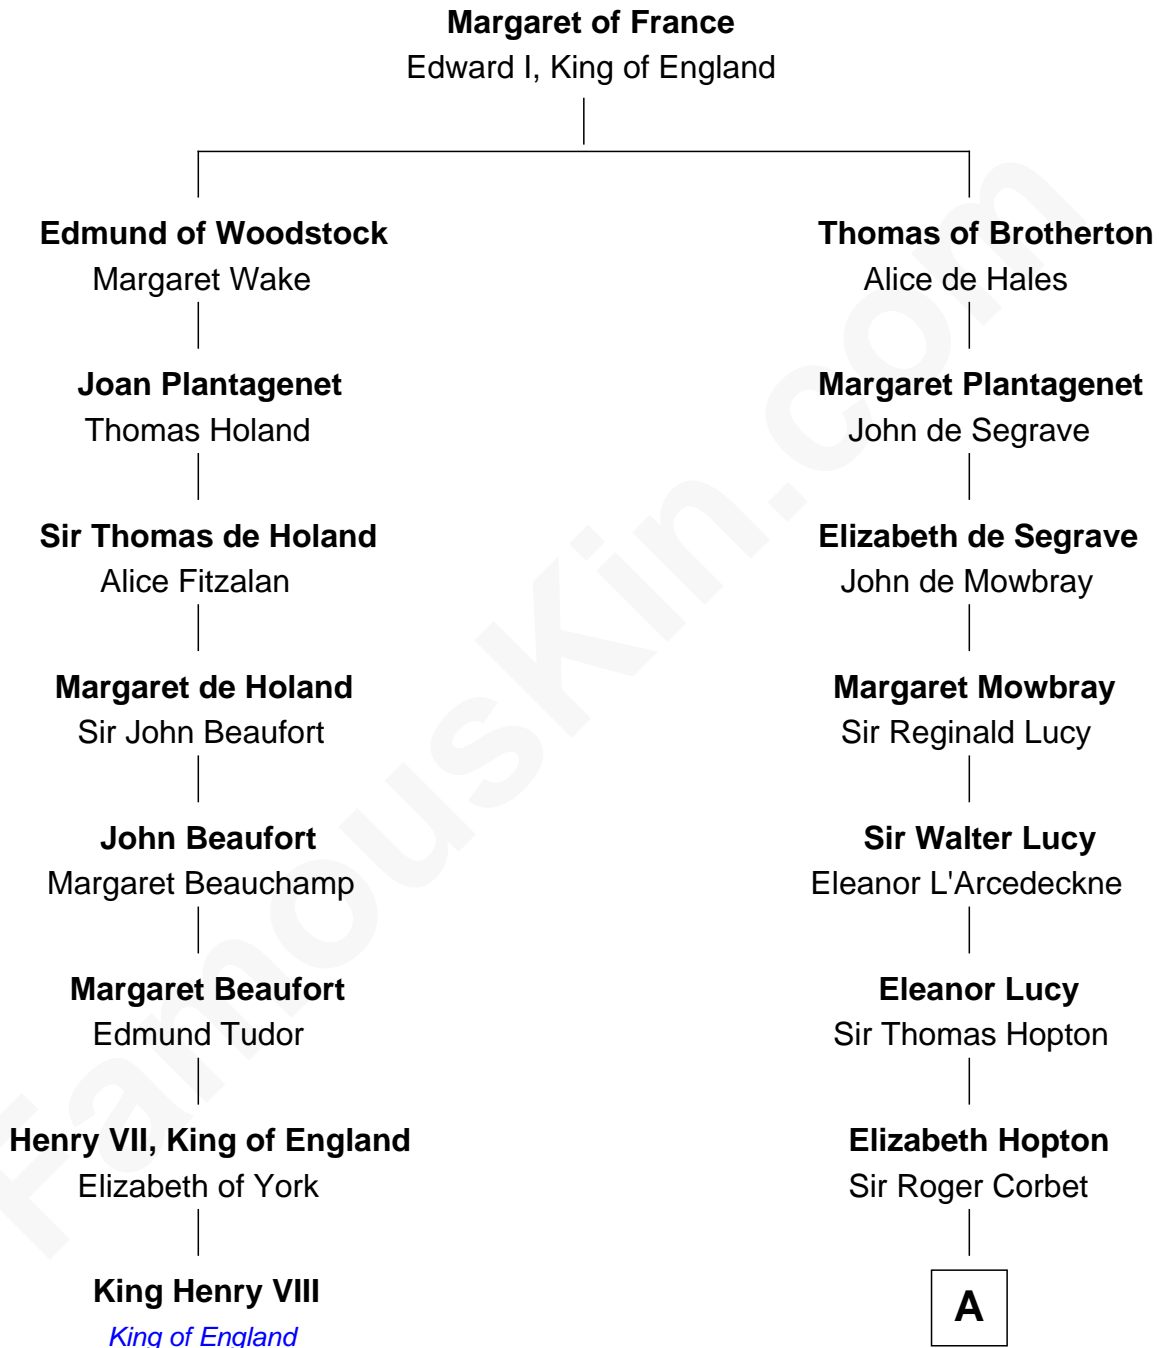

FamousKin.com
Relationship Chart of
King Henry VIII
King of England

7th cousin 13 times removed of
Grover Cleveland
22nd and 24th U.S. President

A

Sir Richard Corbet
Elizabeth Devereux

Sir Robert Corbet
Elizabeth Vernon

Dorothy Corbet
Sir Richard Mainwaring

Sir Arthur Mainwaring
Margaret Mainwaring

Mary Mainwaring
Richard Cotton

Frances Cotton
George Abell

Robert Abell
Joanna - - - - -

Caleb Abell
Margaret Post

Experience Abell
John Hyde

Ann Neal

Grover Cleveland

22nd and 24th U.S. President

FamousKin.com