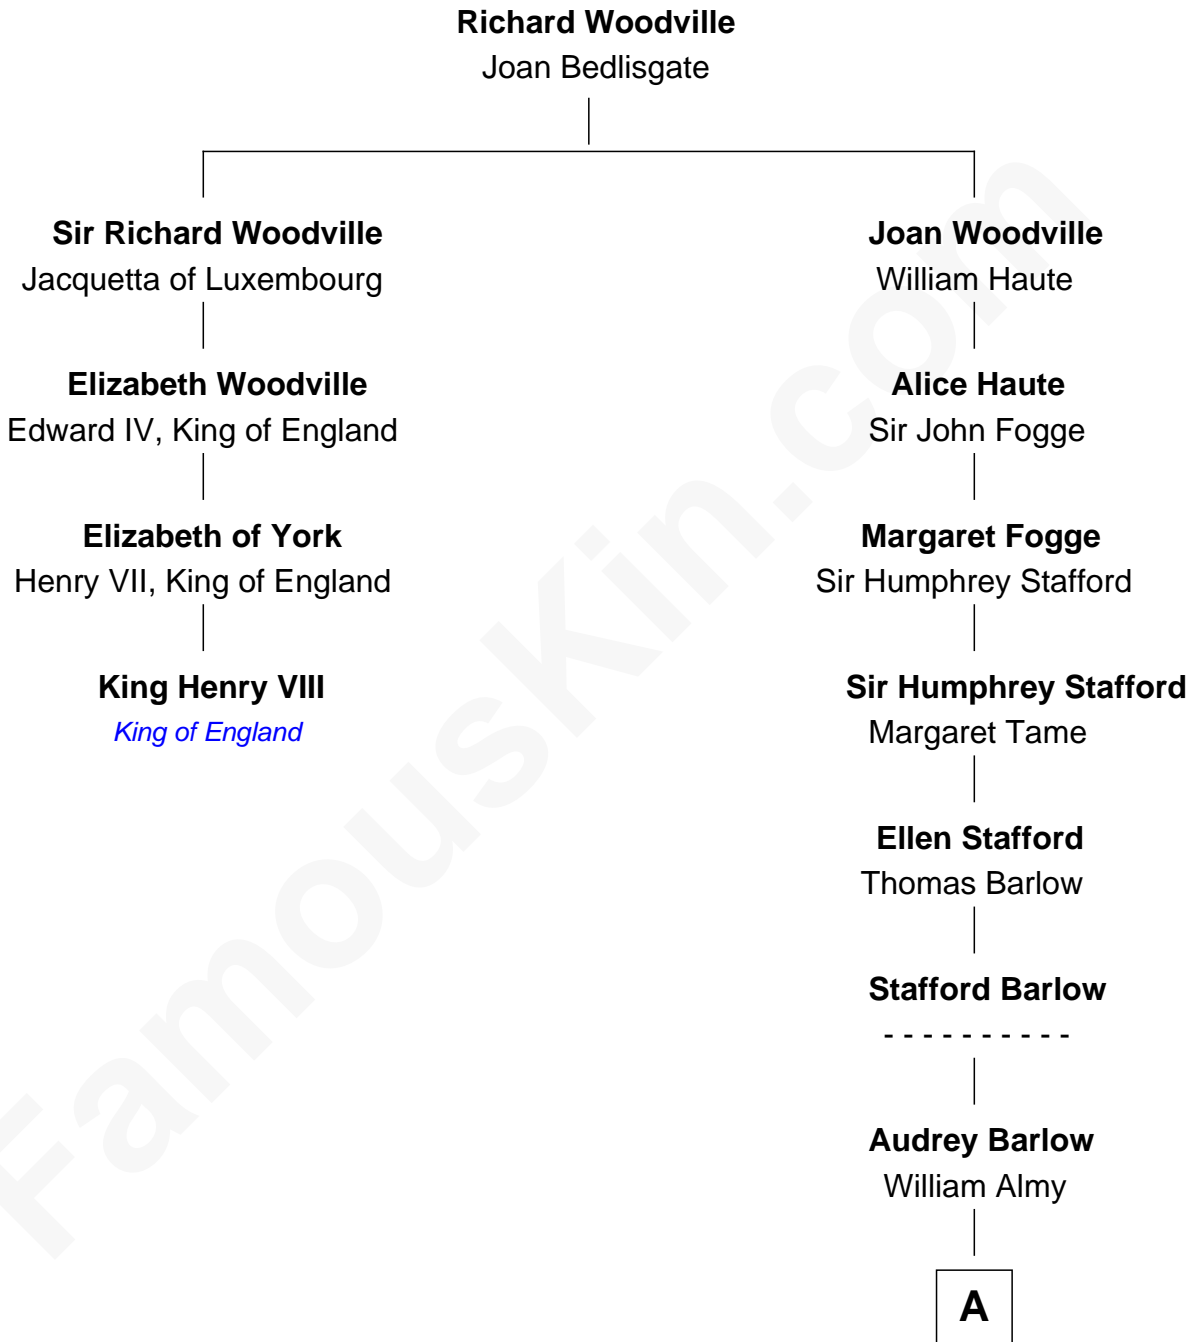

**FamousKin.com**  
**Relationship Chart of**  
**King Henry VIII**  
*King of England*

**3rd cousin 13 times removed of**  
**Warren G. Harding**  
*29th U.S. President*

**A**

**Annis Almy**

John Greene

**Philippa Greene**

Caleb Carr

**Caleb Carr**

Joanna Slocum

**Patience Carr**

Joseph Slocum

**Sarah Slocum**

William Tripp

**Phoebe Tripp**

*29th U.S. President*