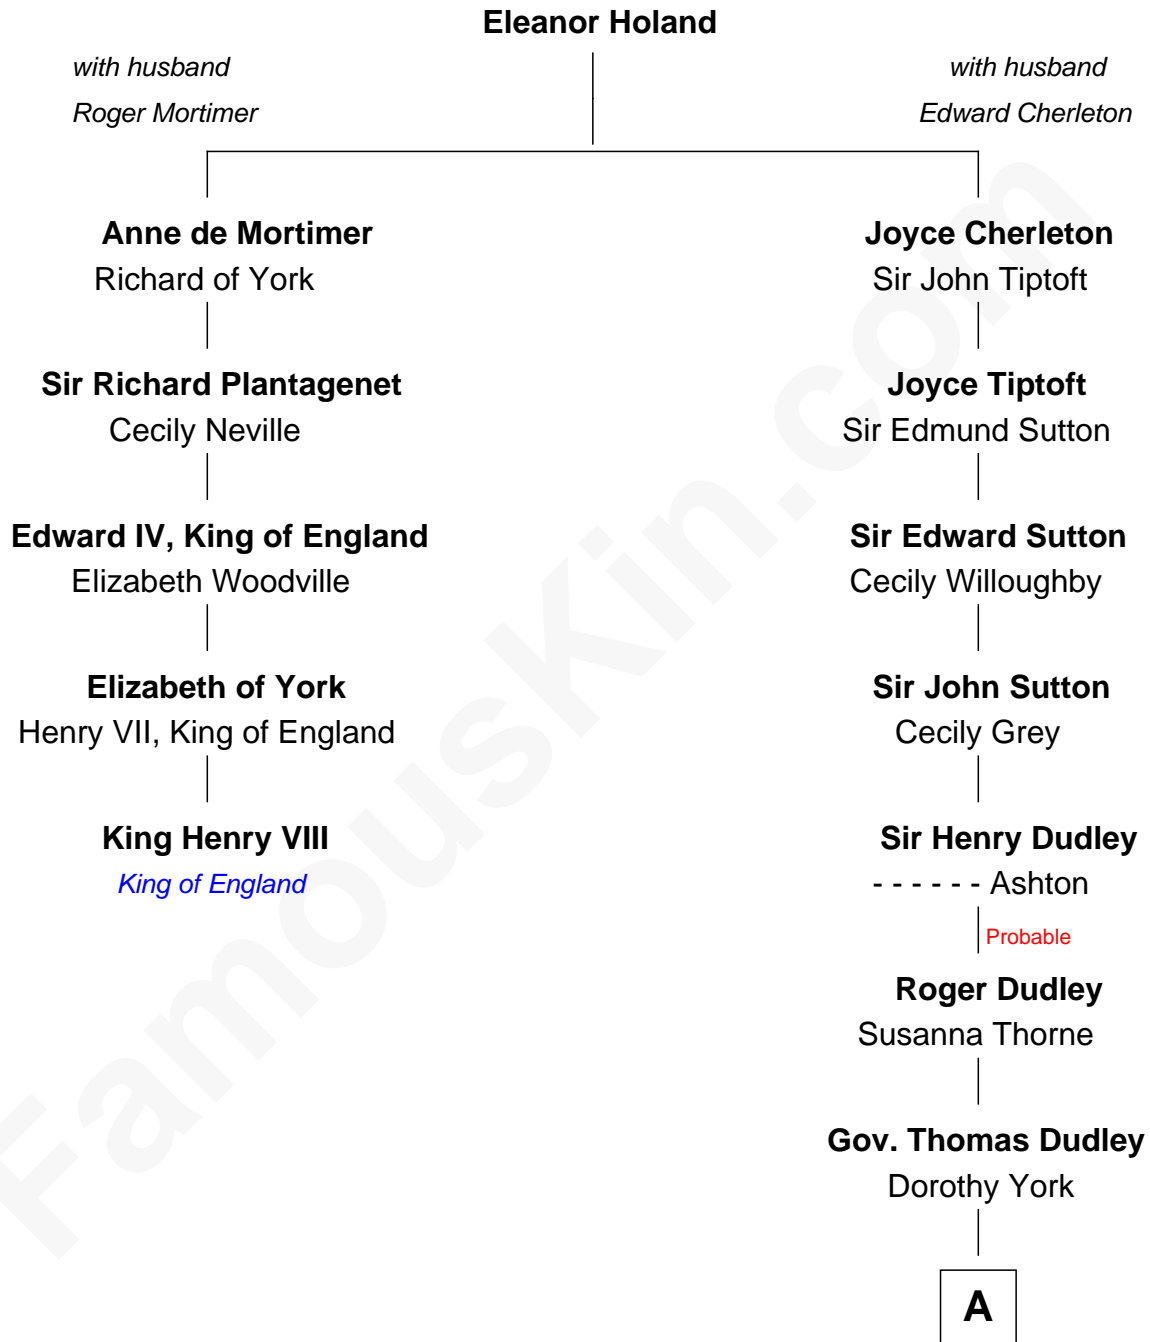

## Relationship Chart of

### King Henry VIII

*King of England*

4th cousin 13 times removed of

**Herbert Hoover**  
31st U.S. President

**A**

**Anne Dudley**

Gov. Simon Bradstreet

**Dudley Bradstreet**

Anne Wood

**Margaret Bradstreet**

Job Tyler

**Hannah Tyler**

John Spofford

**Phebe Spofford**

John Grout

**Phebe Grout**