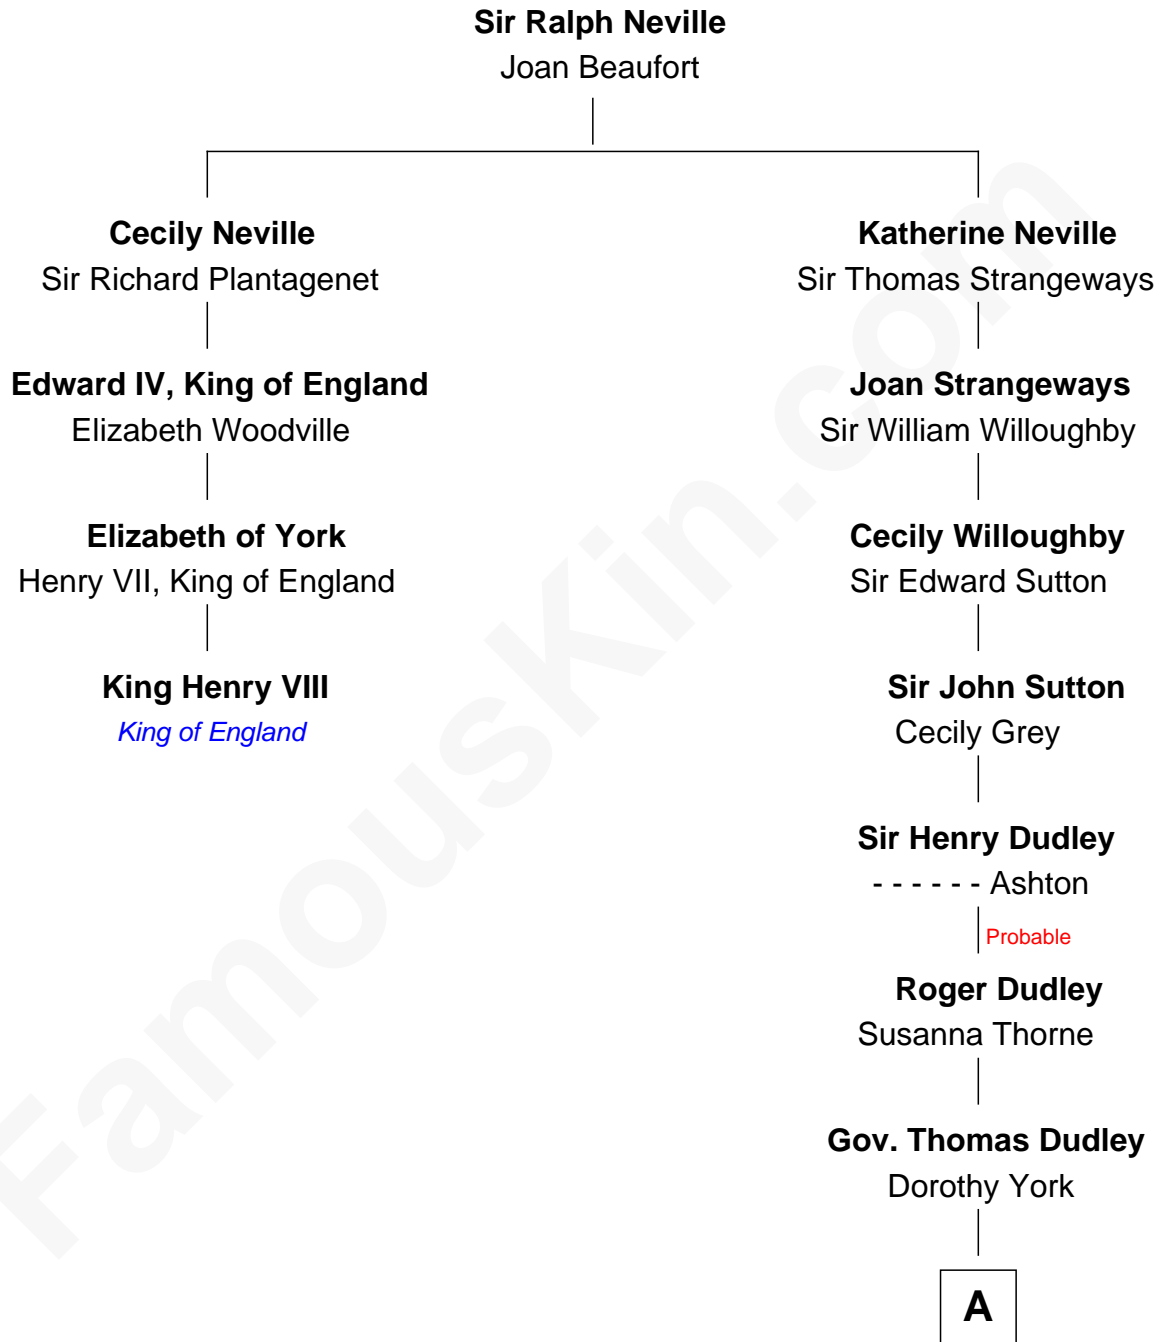

**FamousKin.com**  
**Relationship Chart of**  
**King Henry VIII**  
*King of England*

3rd cousin 14 times removed of

**Herbert Hoover**  
*31st U.S. President*

**A**

**Anne Dudley**

Gov. Simon Bradstreet

**Dudley Bradstreet**

Anne Wood

**Margaret Bradstreet**

Job Tyler

**Hannah Tyler**

John Spofford

**Phebe Spofford**

John Grout

**Phebe Grout**

Jacob Winn

**Endymia Winn**

Thomas Sherwood

**Lucinda Sherwood**

John Minthorn

**Theodore Minthorn**

Mary Wasley

**Hulda Randall Minthorn**

Jessie Clark Hoover

**Herbert Hoover**

*31st U.S. President*