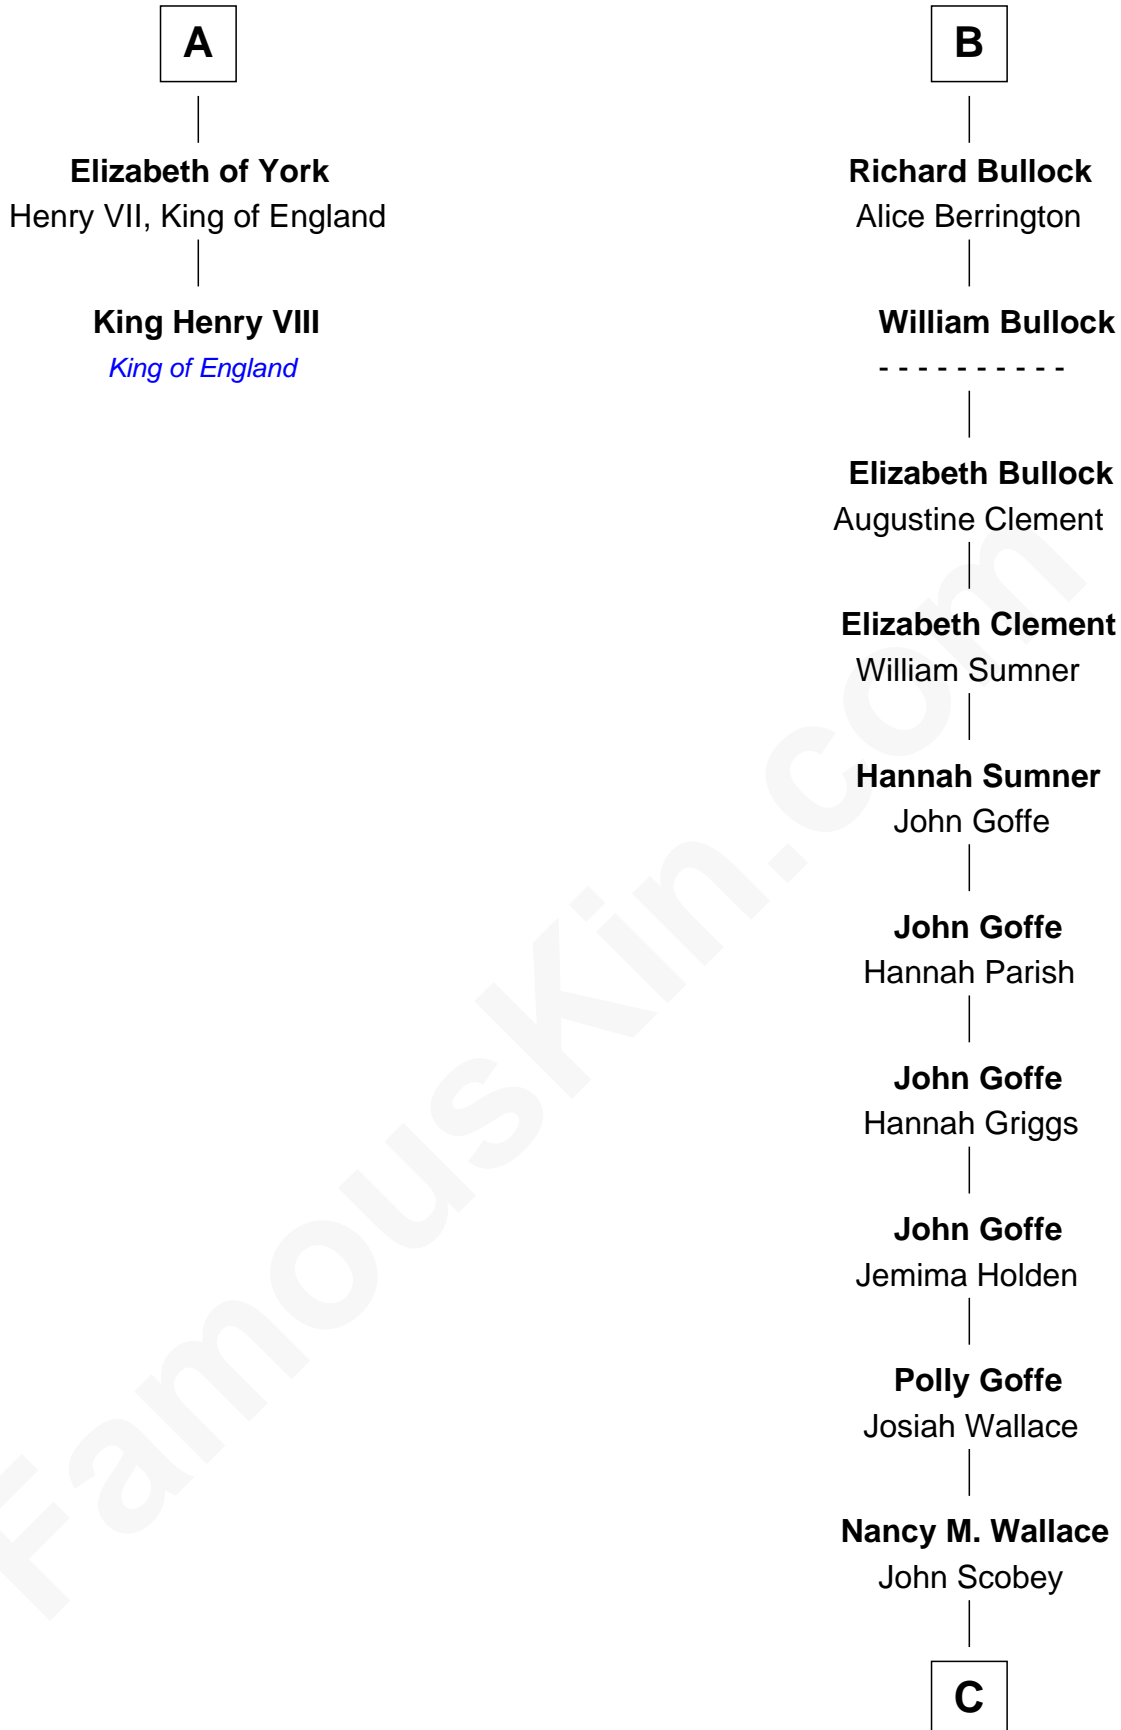

**FamousKin.com**  
**Relationship Chart of**  
**King Henry VIII**  
*King of England*

**8th cousin 11 times removed of**  
**Lou (Henry) Hoover**  
*First Lady of President Herbert Hoover*

**C**

**Philomelia Sophia Scobey**

Phineas Weed

**Florence Ida Weed**

Charles Delano Henry

**Lou (Henry) Hoover**

*First Lady of Herbert Hoover*

FamousKin.com