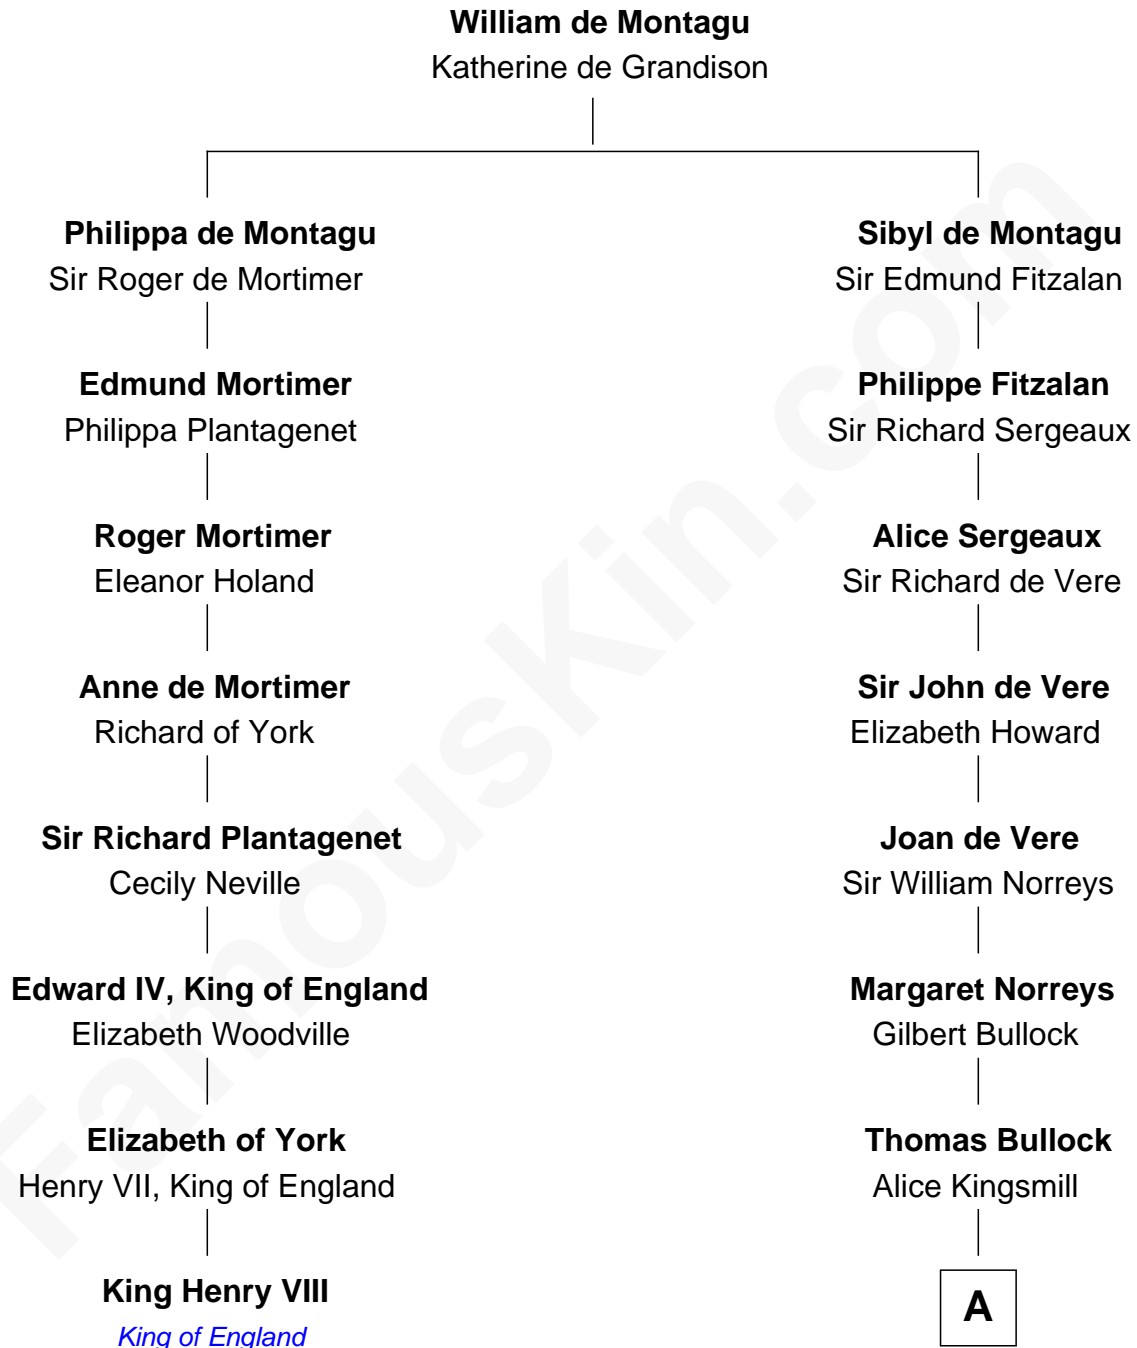

FamousKin.com

Relationship Chart of

King Henry VIII

King of England

7th cousin 12 times removed of

Lou (Henry) Hoover
First Lady of President Herbert Hoover

A

Richard Bullock

Alice Berrington

William Bullock

Elizabeth Bullock

Augustine Clement

Elizabeth Clement

William Sumner

Hannah Sumner

John Goffe