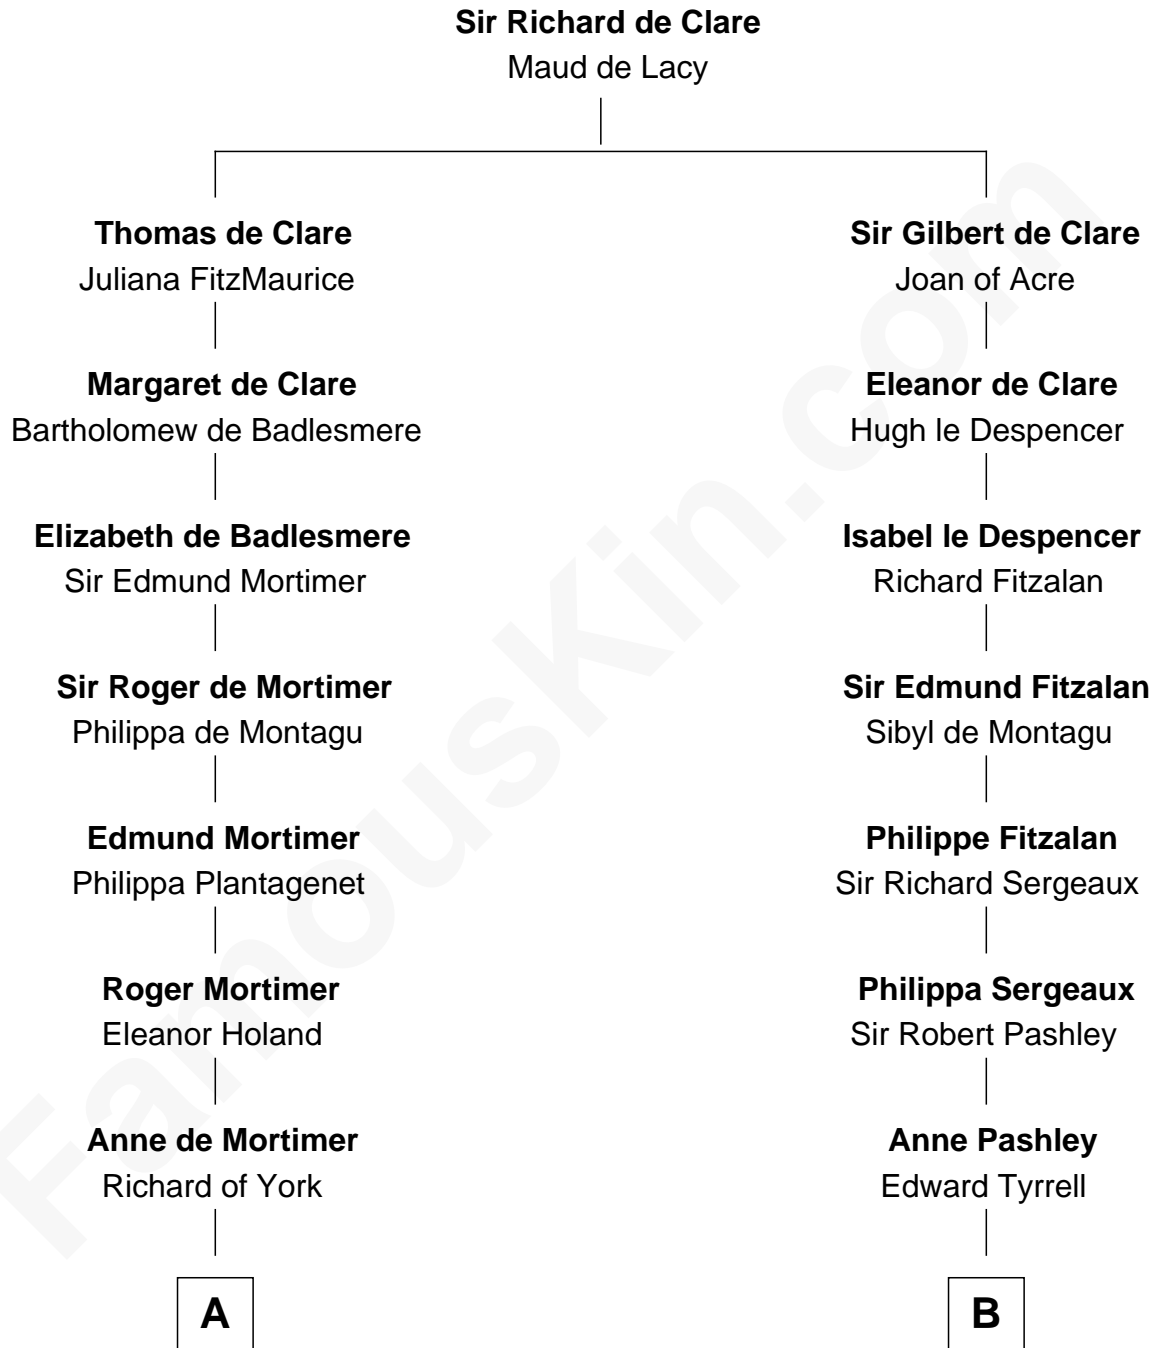

FamousKin.com
Relationship Chart of
King Henry VIII
King of England

10th cousin 11 times removed of

Ellen Louise (Axson) Wilson
First Lady of President Woodrow Wilson

C

Deliverance Coward

James FitzRandolph

Isaac FitzRandolph

Eleanor Hunter

Rebecca Longstreet FitzRandolph

Rev. Isaac Stockton Keith Axson

Rev. Samuel Edward Axson

Margaret Jane Hoyt

Ellen Louise (Axson) Wilson

First Lady of Woodrow Wilson