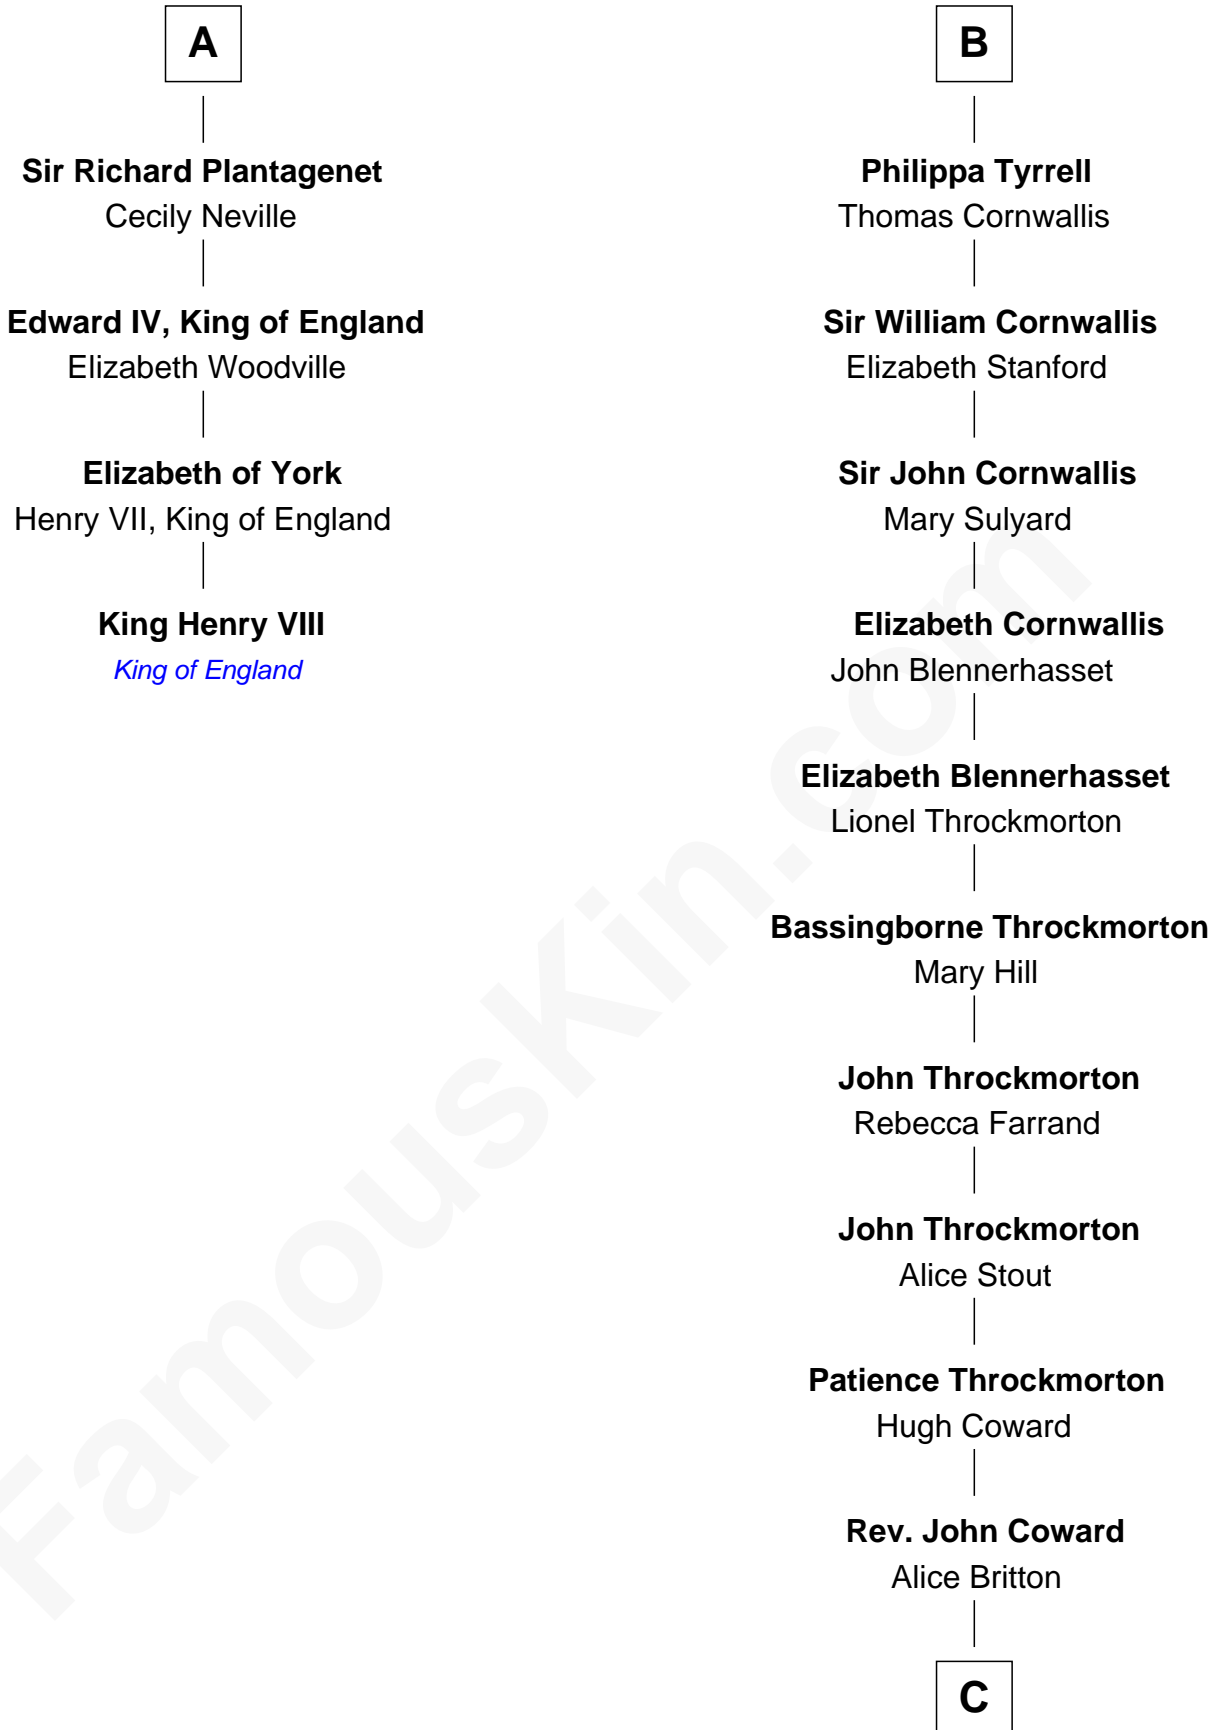

FamousKin.com
Relationship Chart of
King Henry VIII
King of England

10th cousin 11 times removed of

Ellen Louise (Axson) Wilson
First Lady of President Woodrow Wilson

C

Deliverance Coward

James FitzRandolph

Isaac FitzRandolph

Eleanor Hunter

Rebecca Longstreet FitzRandolph

Rev. Isaac Stockton Keith Axson

Rev. Samuel Edward Axson

Margaret Jane Hoyt

Ellen Louise (Axson) Wilson

First Lady of Woodrow Wilson