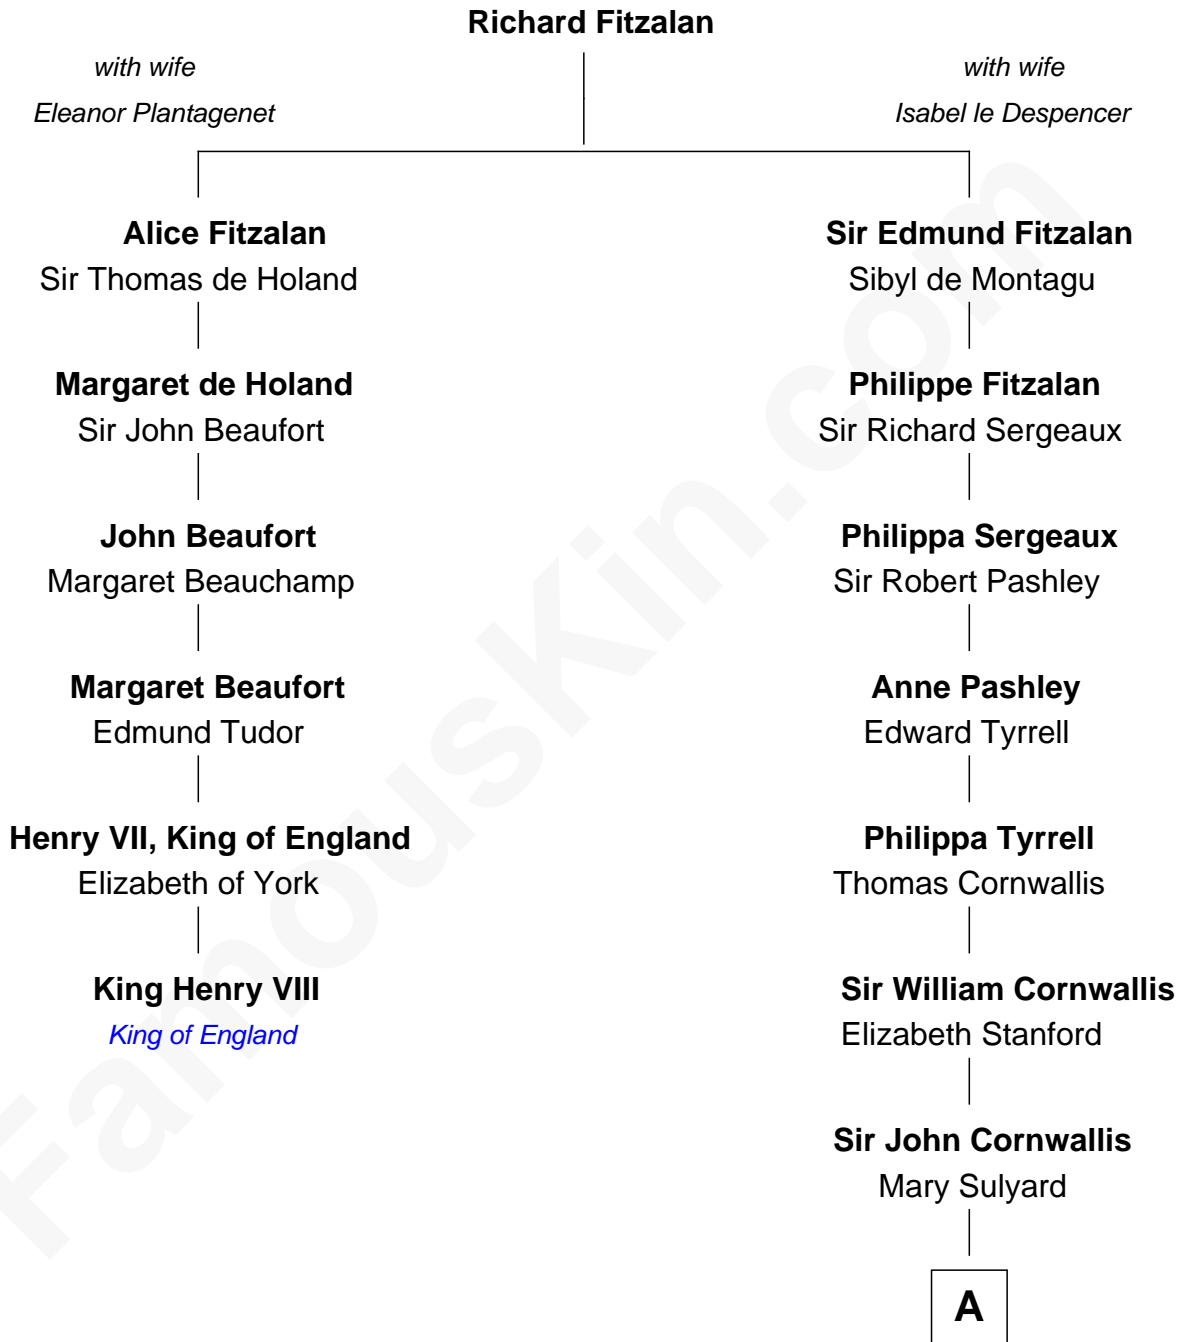

**FamousKin.com**  
**Relationship Chart of**  
**King Henry VIII**  
*King of England*

5th cousin 13 times removed of

**Ellen Louise (Axson) Wilson**  
*First Lady of President Woodrow Wilson*

**A**

**Elizabeth Cornwallis**

John Blennerhasset

**Elizabeth Blennerhasset**

Lionel Throckmorton

**Bassingborne Throckmorton**

Mary Hill

**John Throckmorton**

Rebecca Farrand

**John Throckmorton**

Alice Stout

**Patience Throckmorton**

Hugh Coward

**Rev. John Coward**

Alice Britton

**Deliverance Coward**

James FitzRandolph

**Isaac FitzRandolph**