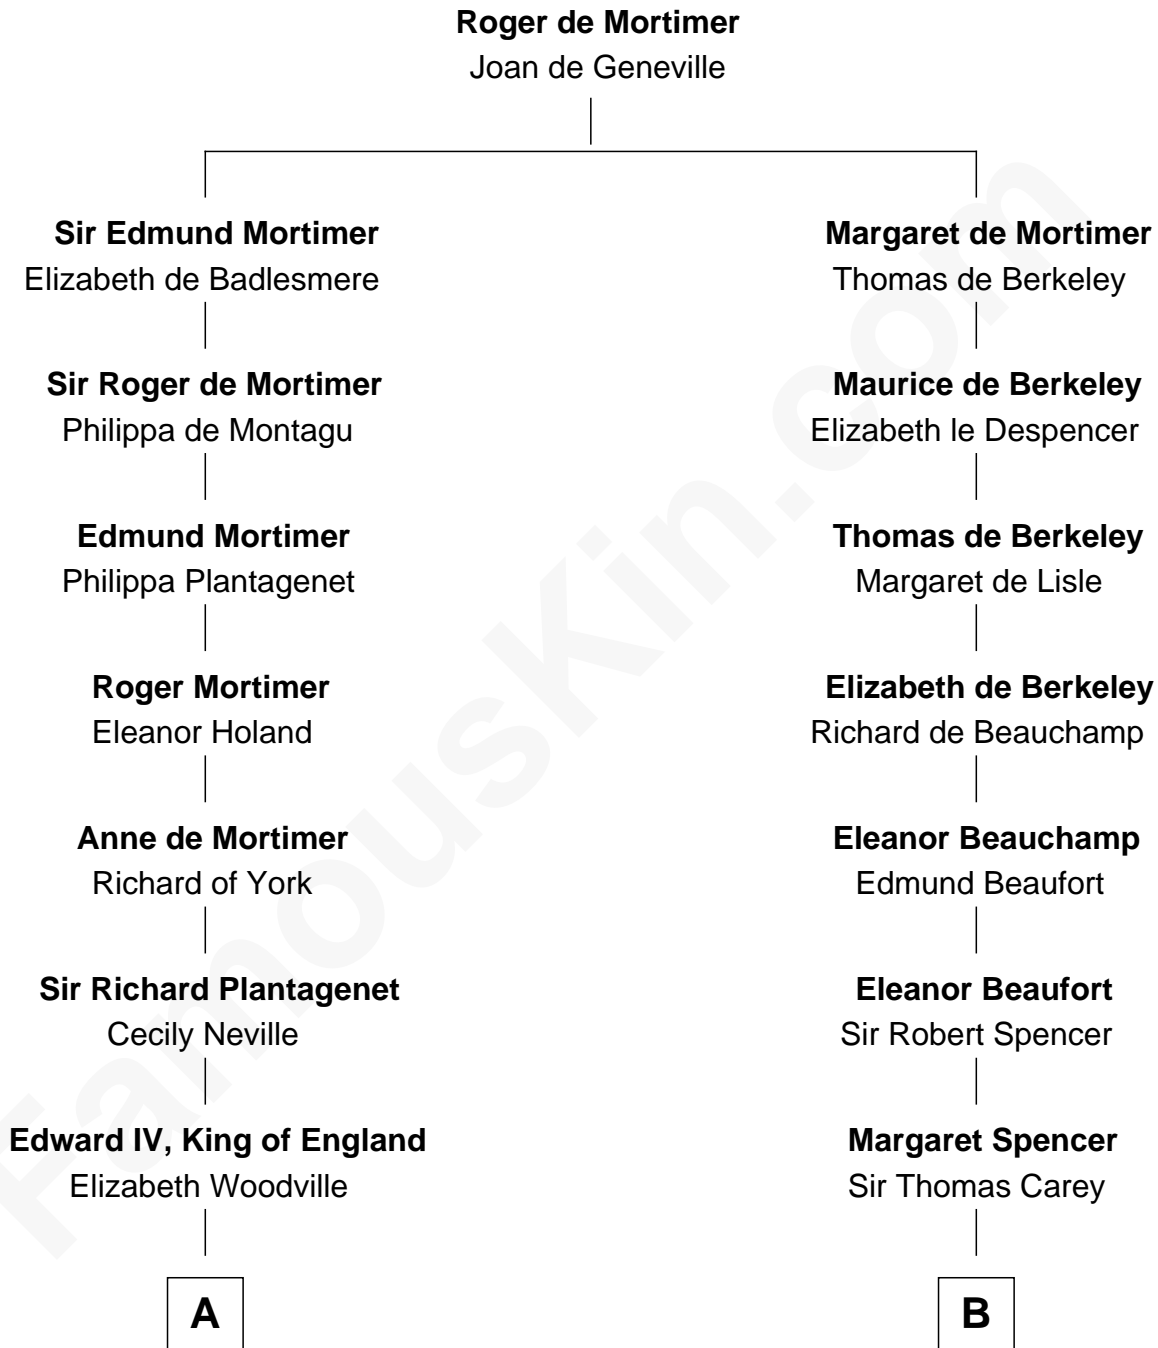

FamousKin.com
Relationship Chart of
King Henry VIII
King of England

8th cousin 11 times removed of

Edith (Bolling) Wilson
First Lady of President Woodrow Wilson

C

Archibald Bolling

Anne E. Wigginton

William Holcombe Bolling

Sarah Spiers White

Edith (Bolling) Wilson

First Lady of Woodrow Wilson

FamousKin.com