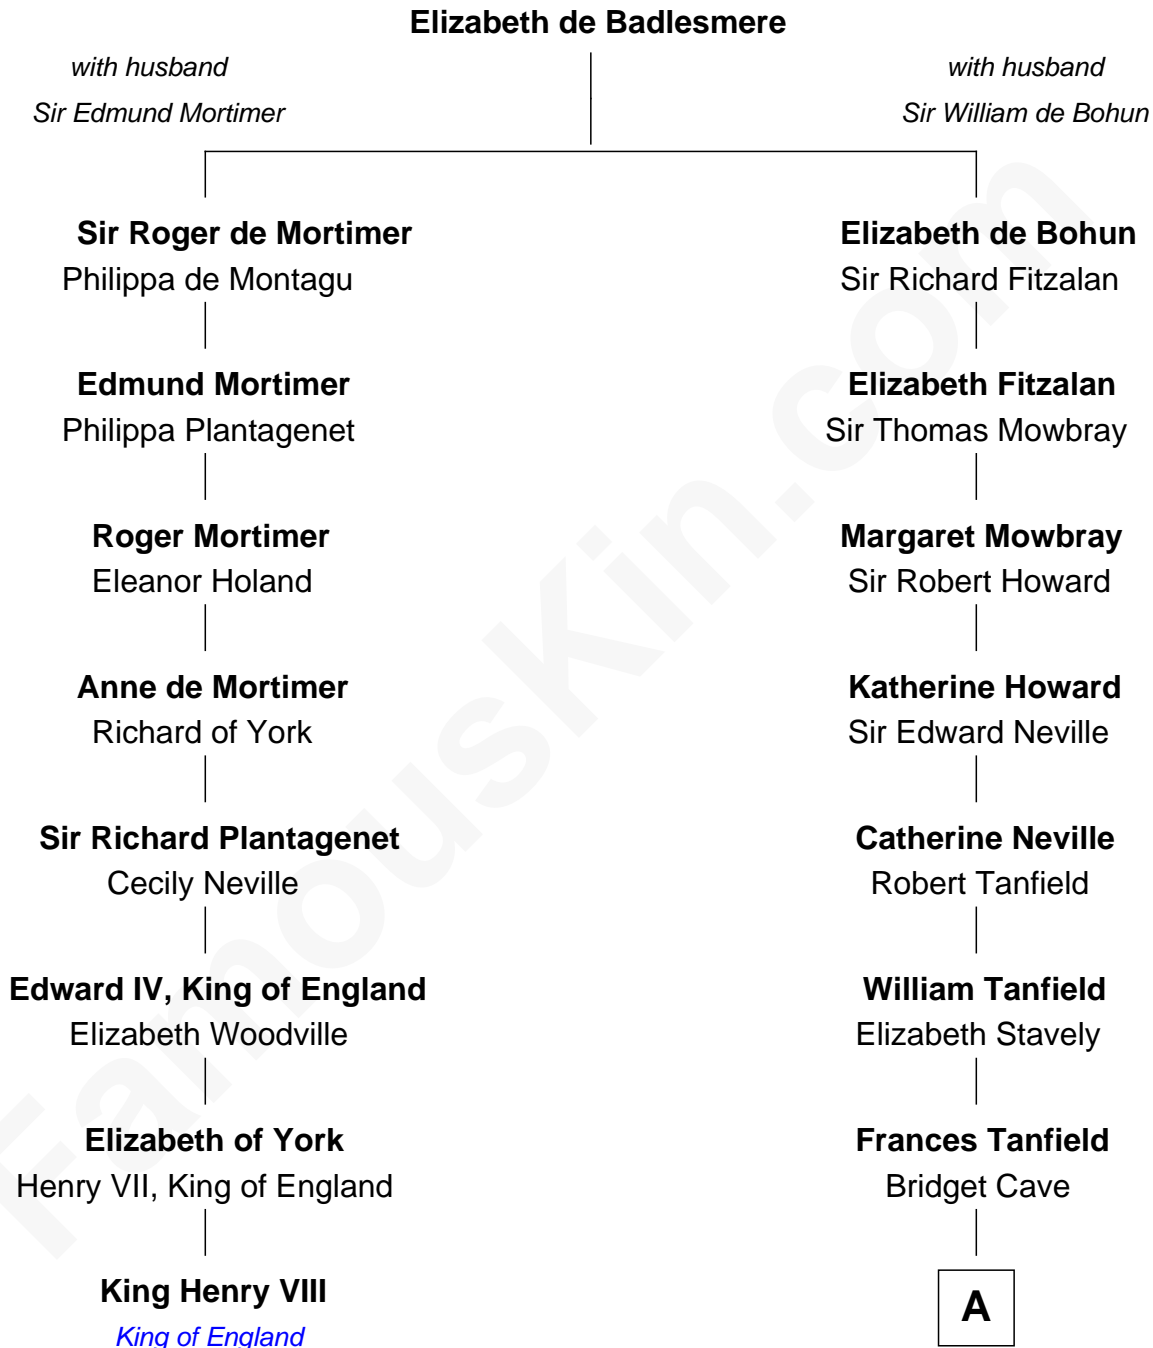

FamousKin.com
Relationship Chart of
King Henry VIII
King of England

7th cousin 11 times removed of

Edith (Bolling) Wilson
First Lady of President Woodrow Wilson

A

Anne Tanfield
Clement Vincent

Elizabeth Vincent
Richard Lane

Dorothy Lane
William Randolph

Richard Randolph
Elizabeth Ryland

Col. William Randolph
Mary Isham

Isham Randolph
Jane Rogers

Jane Randolph
Peter Jefferson

Mary Jefferson
John Bolling

Archibald Bolling
Catherine Payne