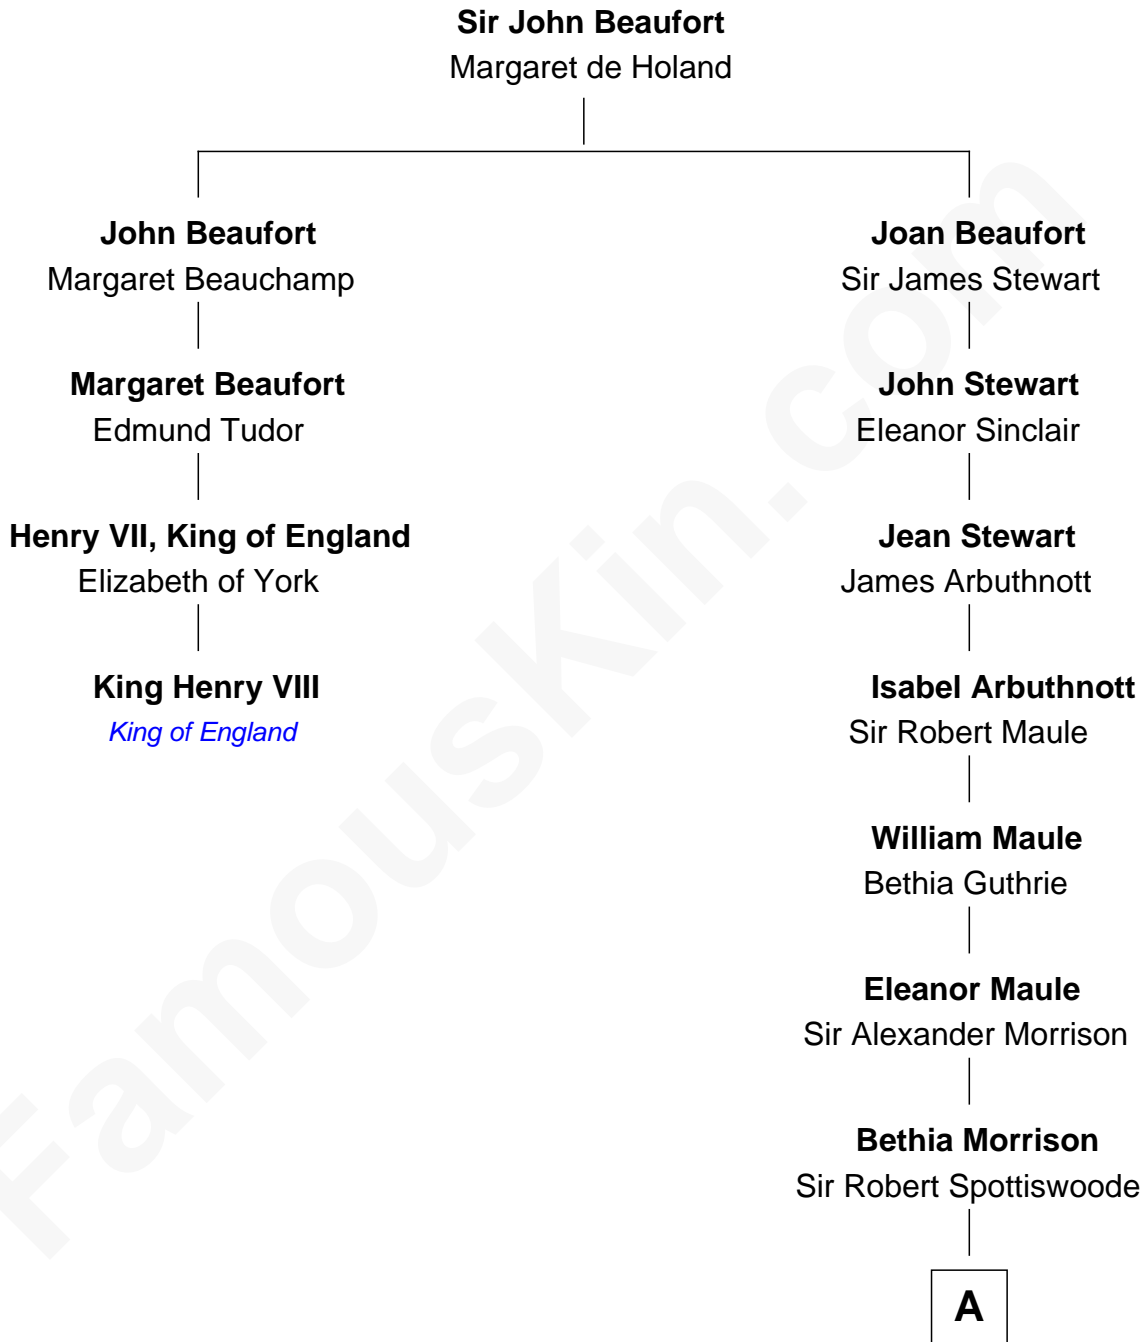

FamousKin.com
Relationship Chart of
King Henry VIII
King of England

3rd cousin 11 times removed of

Edith (Bolling) Wilson
First Lady of President Woodrow Wilson

A

Dr. Robert Spottiswoode

Catherine Mercer

Lt. Gov. Alexander Spotswood

Anne Butler Brayne

Dorothea Spotswood

Nathaniel West Dandridge

Martha Dandridge

Archibald Payne

Catherine Payne

Archibald Bolling

Archibald Bolling

Anne E. Wigginton

William Holcombe Bolling

Sarah Spiers White

Edith (Bolling) Wilson

First Lady of Woodrow Wilson