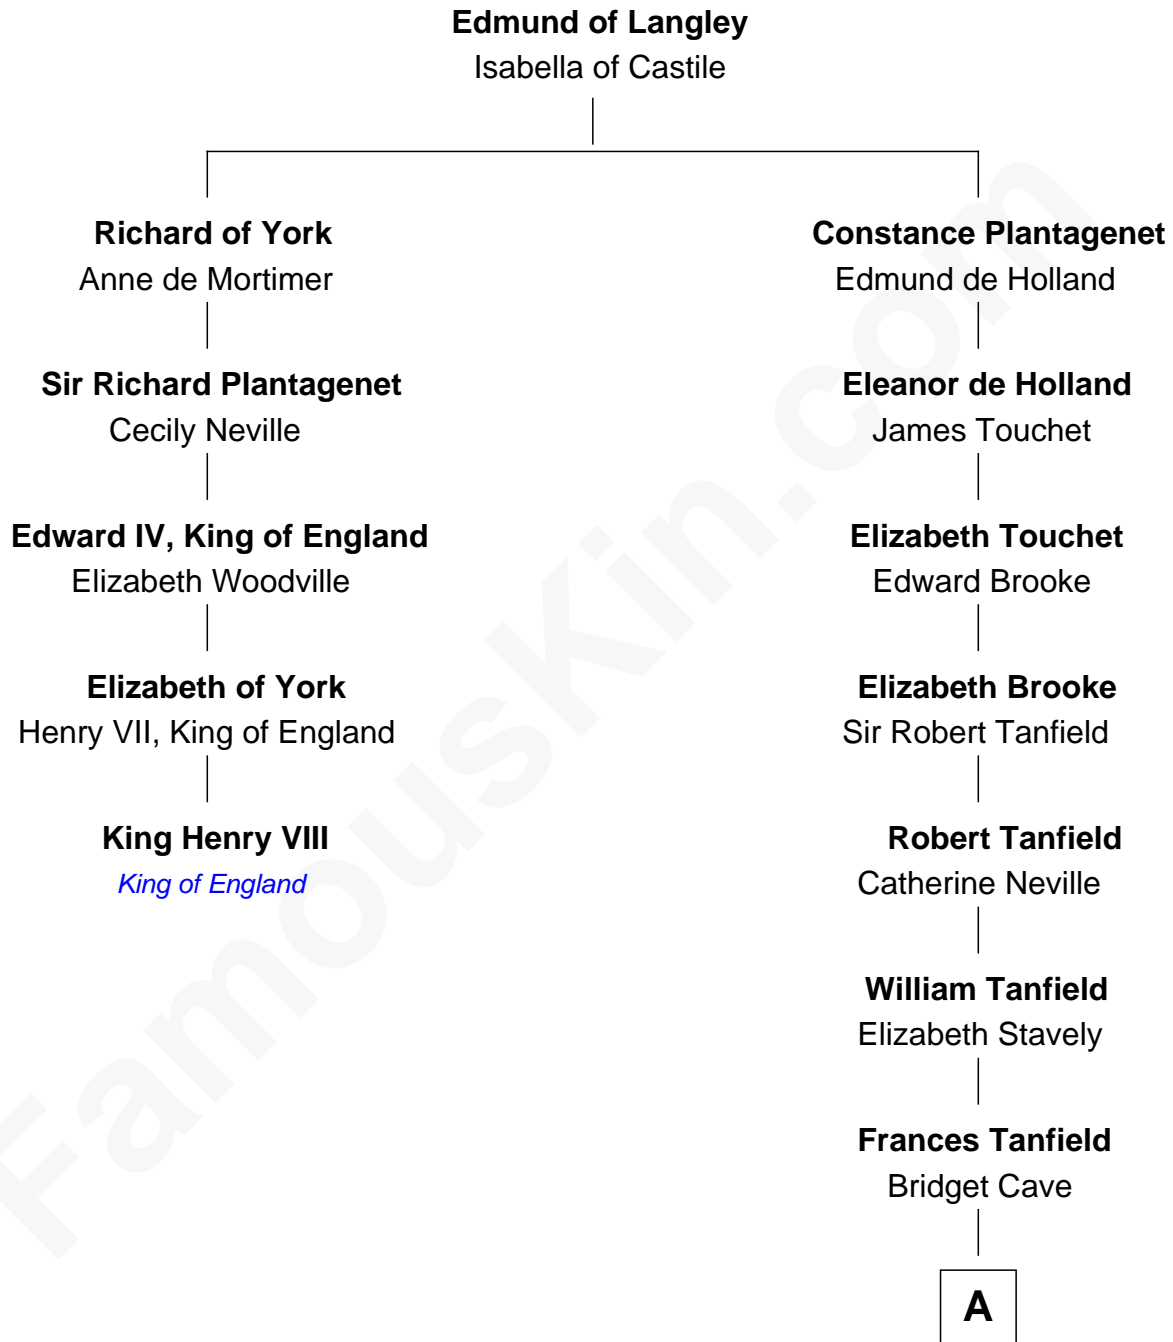

FamousKin.com
Relationship Chart of
King Henry VIII
King of England

4th cousin 14 times removed of

Edith (Bolling) Wilson
First Lady of President Woodrow Wilson

A

Anne Tanfield
Clement Vincent

Elizabeth Vincent
Richard Lane

Dorothy Lane
William Randolph

Richard Randolph
Elizabeth Ryland

Col. William Randolph
Mary Isham

Isham Randolph
Jane Rogers

Jane Randolph
Peter Jefferson

Mary Jefferson
John Bolling

Archibald Bolling
Catherine Payne