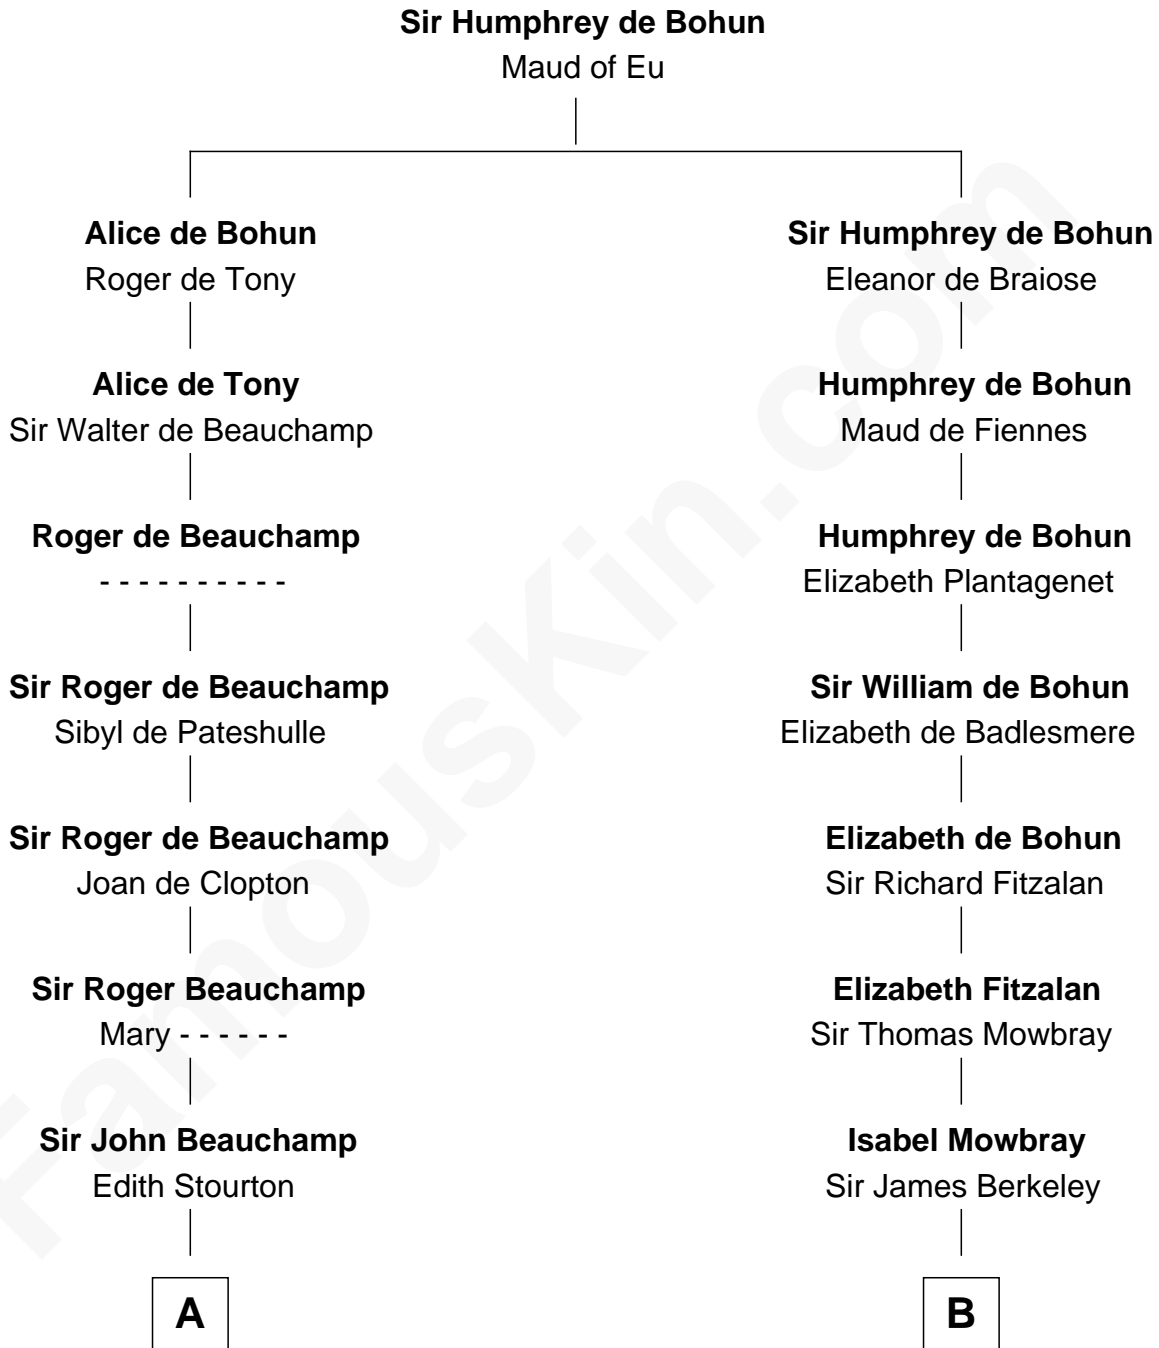

**FamousKin.com**  
**Relationship Chart of**  
**King Henry VIII**  
*King of England*

10th cousin 8 times removed of  
**Samuel Prescott**  
*Completed Paul Revere's Midnight Ride*

**C**

—  
**Dr. Abel Prescott**

Abigail Brigham

—  
**Samuel Prescott**

*Completed Paul Revere's Ride*

FamousKin.com