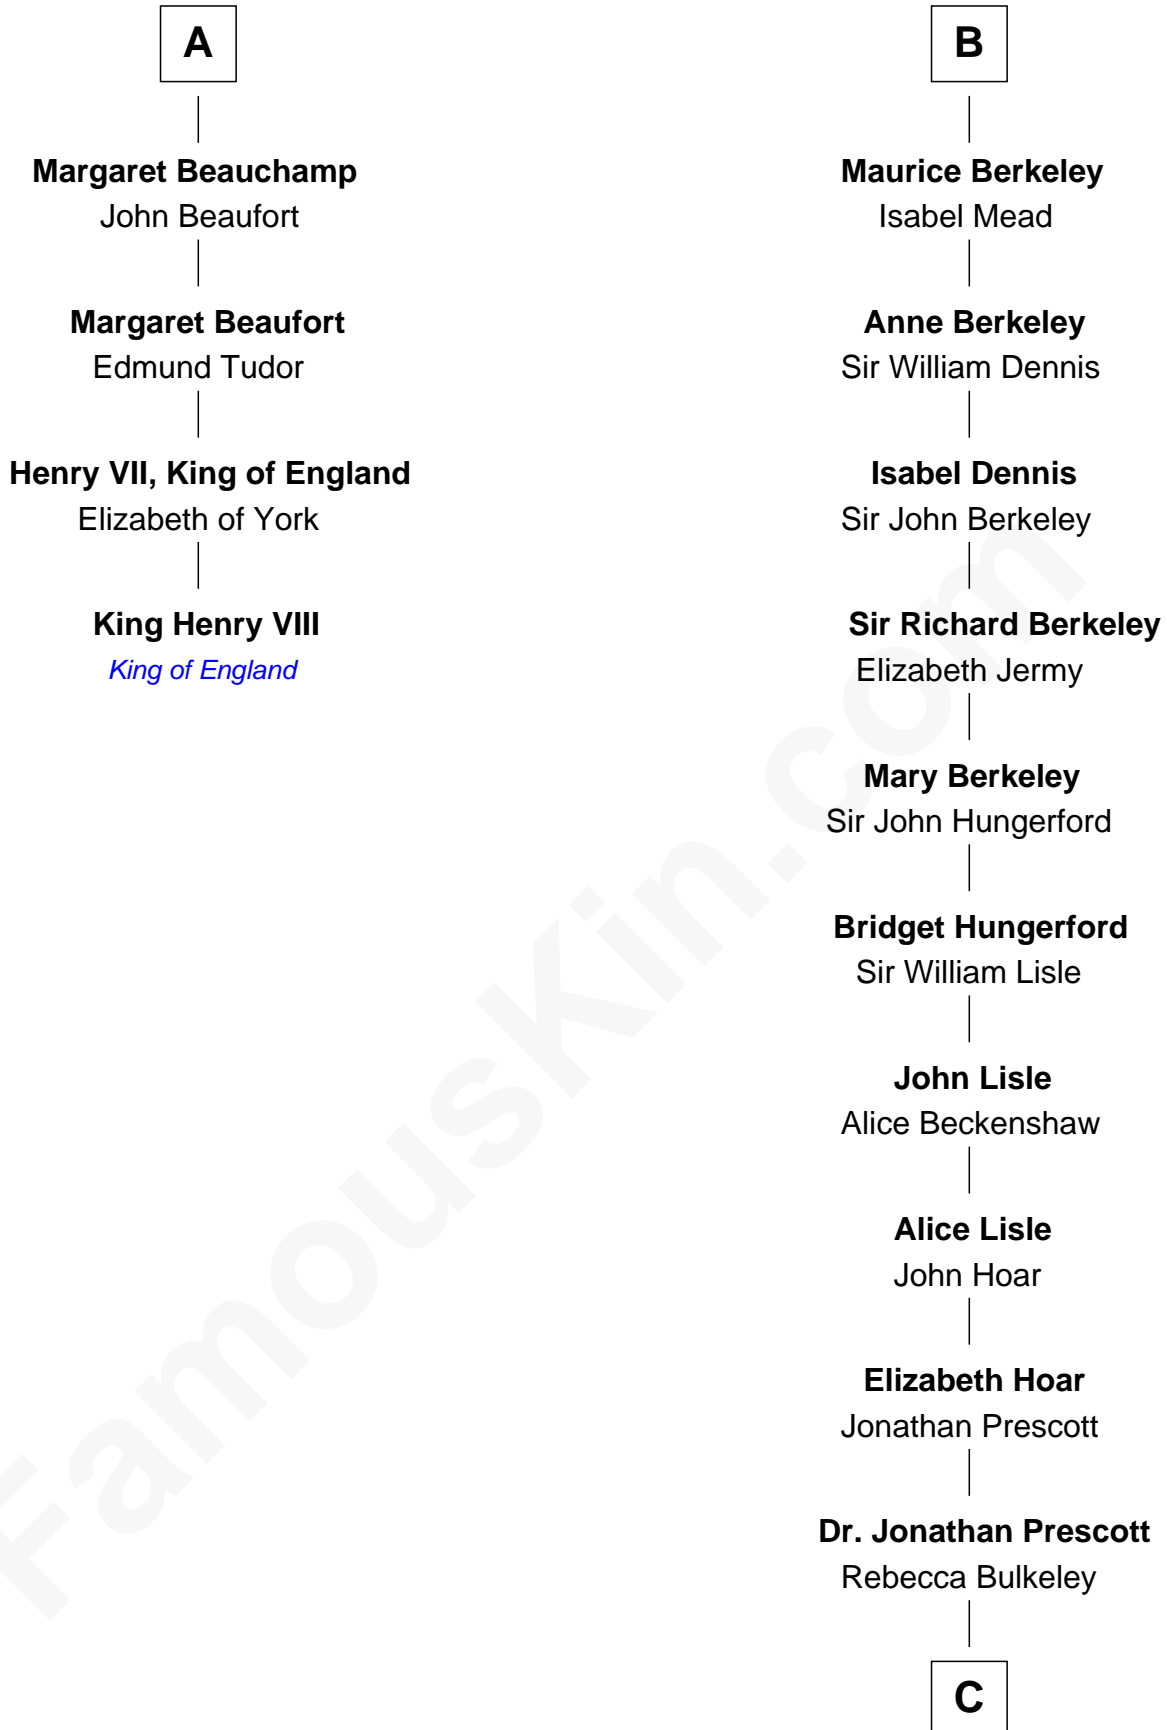

**FamousKin.com**  
**Relationship Chart of**  
**King Henry VIII**  
*King of England*

10th cousin 8 times removed of  
**Samuel Prescott**  
*Completed Paul Revere's Midnight Ride*

**C**

—  
**Dr. Abel Prescott**

Abigail Brigham

—  
**Samuel Prescott**

*Completed Paul Revere's Ride*

FamousKin.com