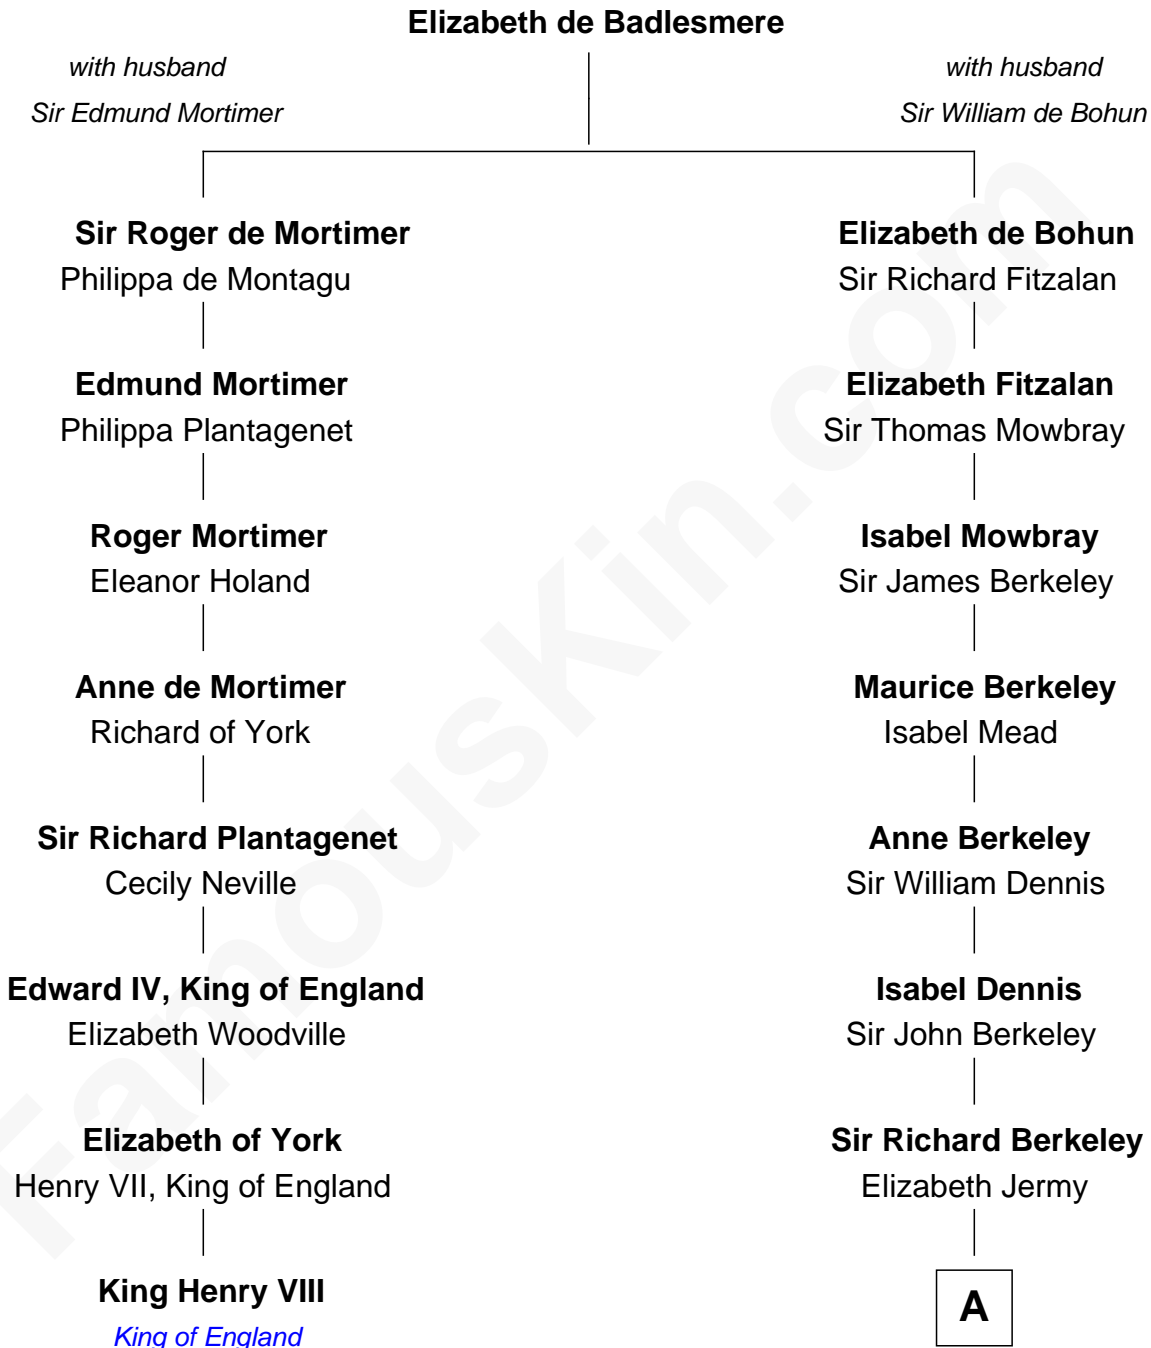

## Relationship Chart of

### King Henry VIII

*King of England*

7th cousin 7 times removed of

**Samuel Prescott**

*Completed Paul Revere's Midnight Ride*

**A**

**Mary Berkeley**  
Sir John Hungerford

**Bridget Hungerford**  
Sir William Lisle

**John Lisle**  
Alice Beckenshaw

**Alice Lisle**  
John Hoar

**Elizabeth Hoar**  
Jonathan Prescott

**Dr. Jonathan Prescott**  
Rebecca Bulkeley

**Dr. Abel Prescott**  
Abigail Brigham

**Samuel Prescott**  
*Completed Paul Revere's Ride*