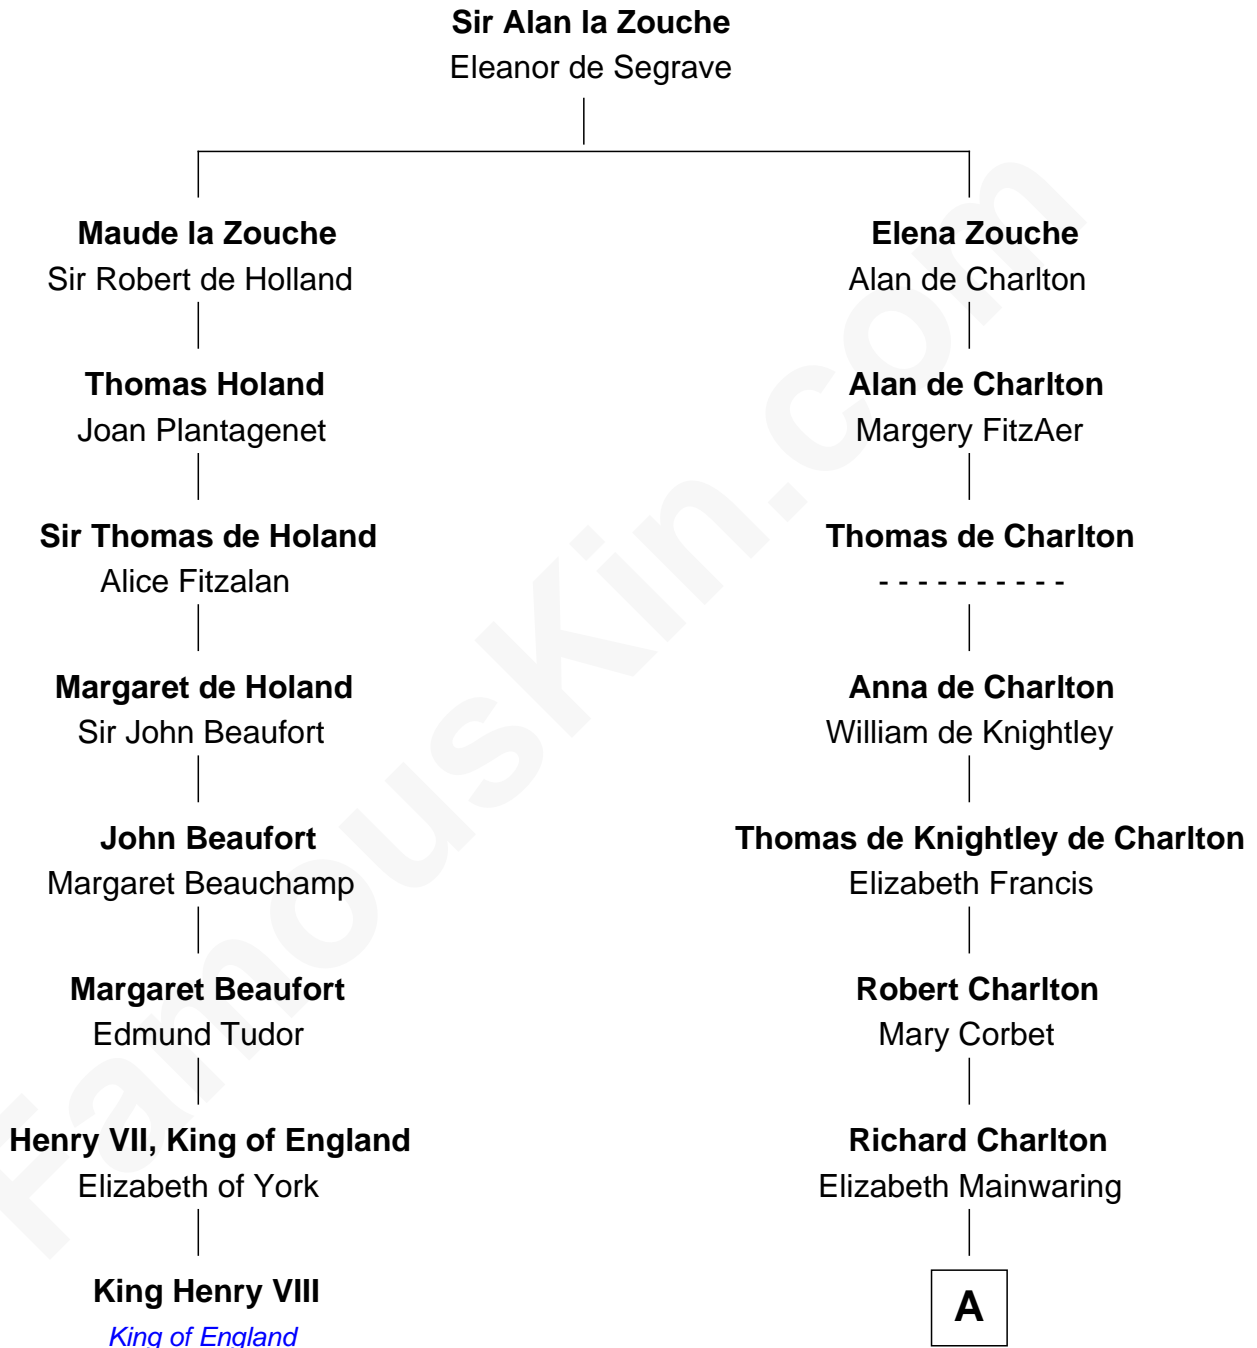

FamousKin.com

Relationship Chart of

King Henry VIII

King of England

7th cousin 8 times removed of

Samuel Prescott

Completed Paul Revere's Midnight Ride

A

Samuel Prescott

Completed Paul Revere's Ride