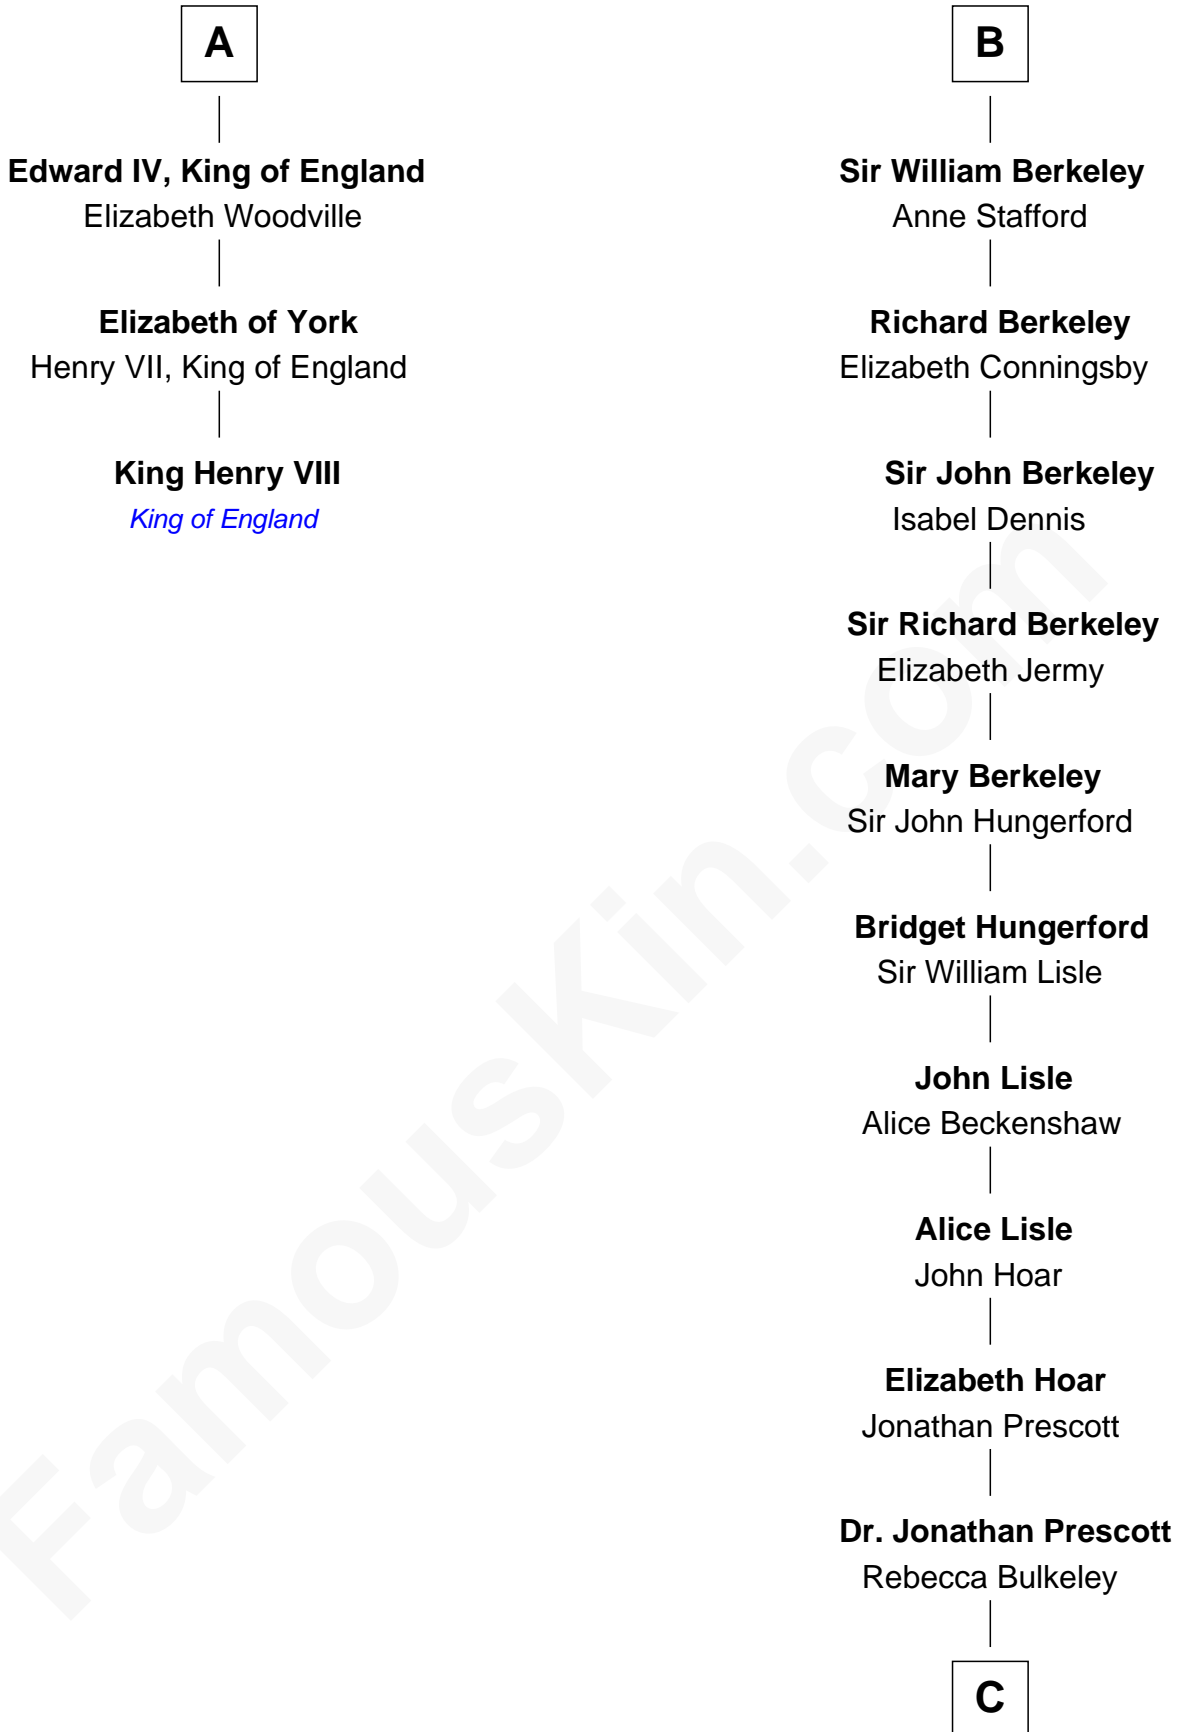

## Relationship Chart of

### King Henry VIII

King of England

9th cousin 9 times removed of

**Samuel Prescott**

Completed Paul Revere's Midnight Ride

**C**

—  
**Dr. Abel Prescott**

Abigail Brigham

—  
**Samuel Prescott**

*Completed Paul Revere's Ride*

FamousKin.com