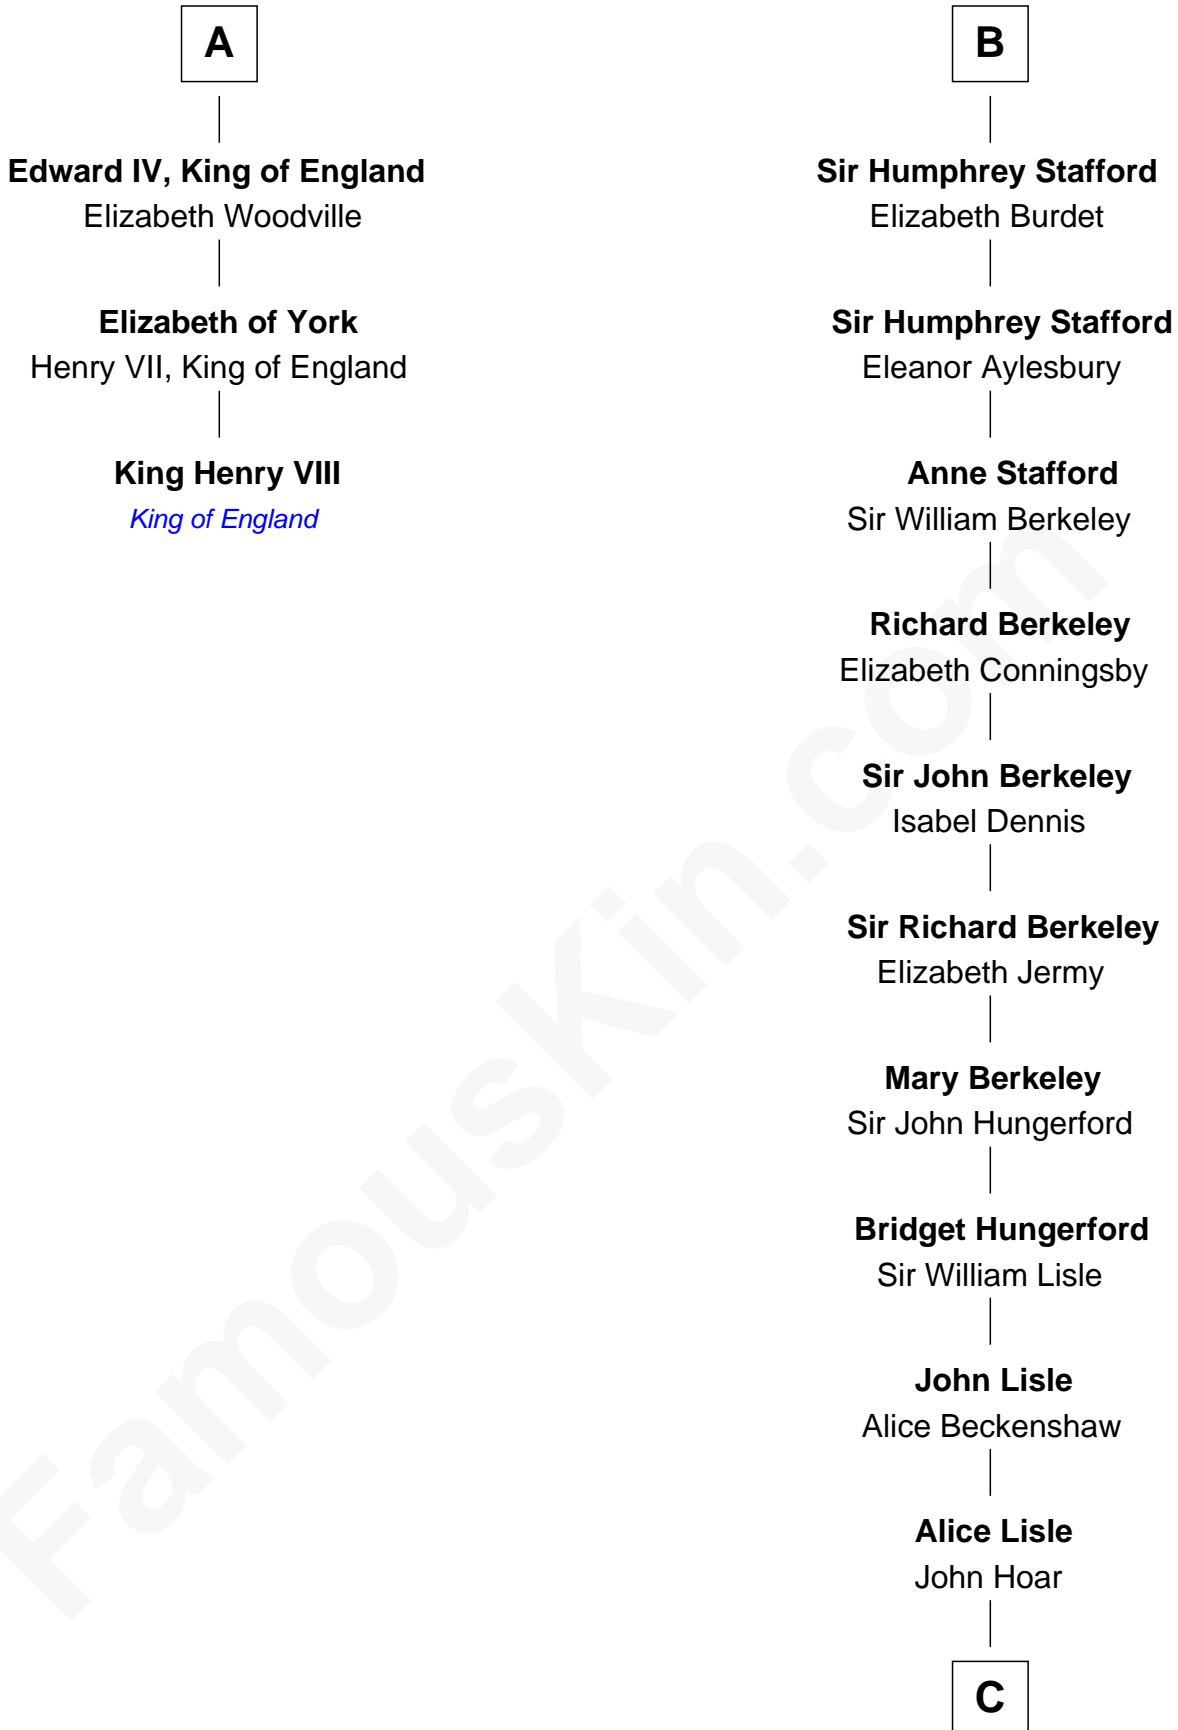

## Relationship Chart of

### King Henry VIII

King of England

9th cousin 11 times removed of

**Samuel Prescott**

Completed Paul Revere's Midnight Ride

**C**

**Elizabeth Hoar**  
Jonathan Prescott

**Dr. Jonathan Prescott**  
Rebecca Bulkeley

**Dr. Abel Prescott**  
Abigail Brigham

**Samuel Prescott**

*Completed Paul Revere's Ride*

FamousKin.com