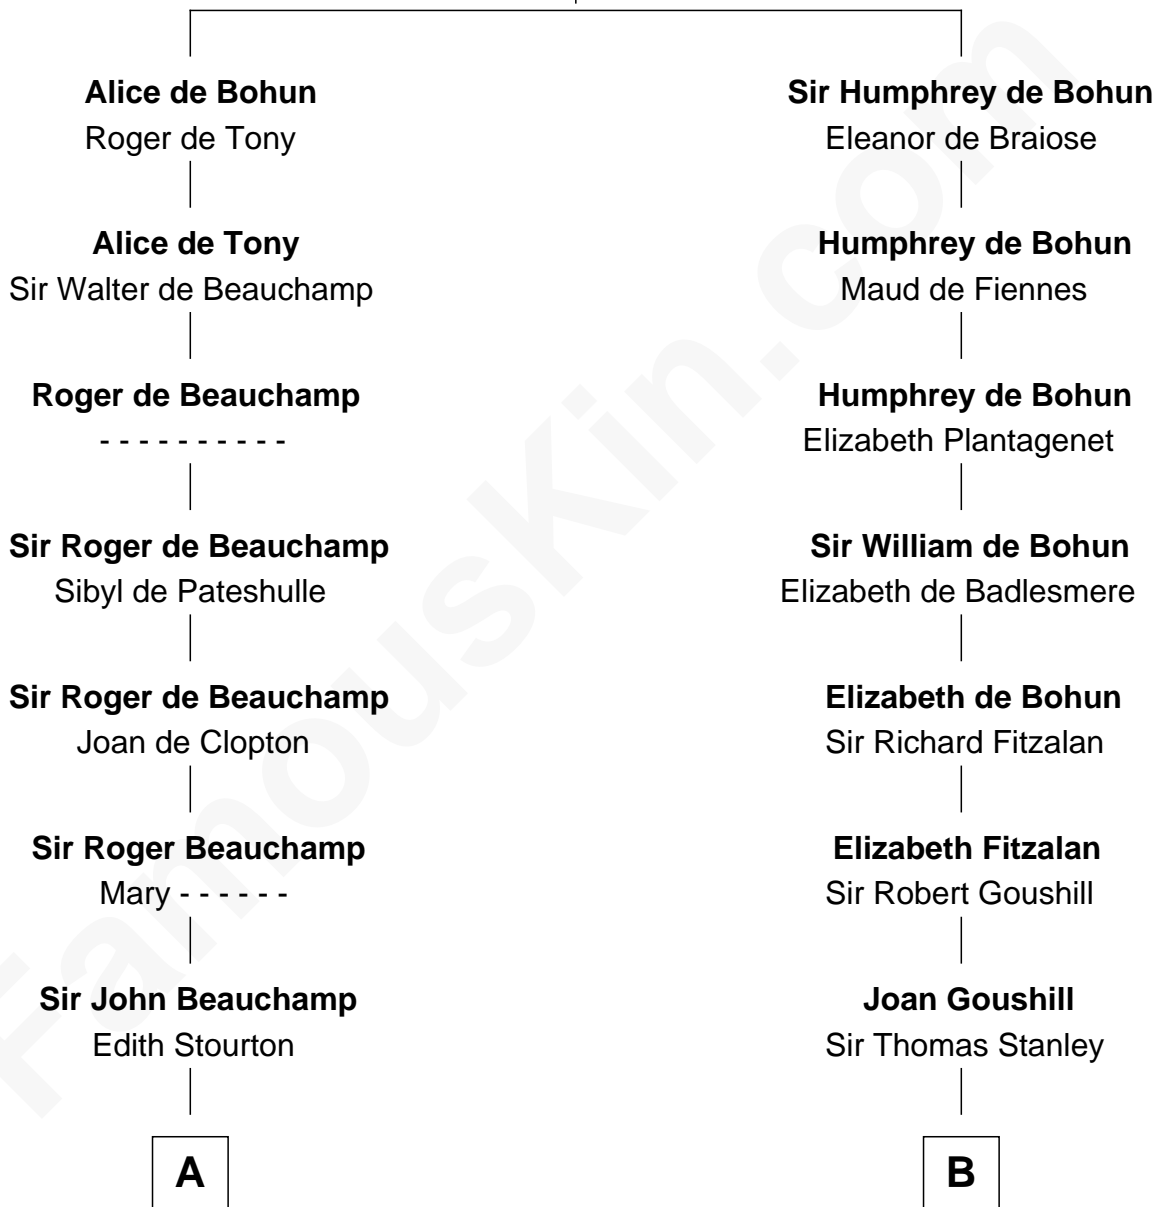

**FamousKin.com**  
**Relationship Chart of**  
**King Henry VIII**  
*King of England*

10th cousin 11 times removed of  
**Juliette Gordon Low**  
*Founder of the Girl Scouts*

**Sir Humphrey de Bohun**  
Maud of Eu

**C**

**Alexander Wolcott**

Frances Burbank

**Frances Wolcott**

Arthur William Magill

**Juliette Augusta Magill**

John Harris Kinzie

**Eleanor Lytle Kinzie**

William Washington Gordon

**Juliette Gordon Low**

*Founder of the Girl Scouts*