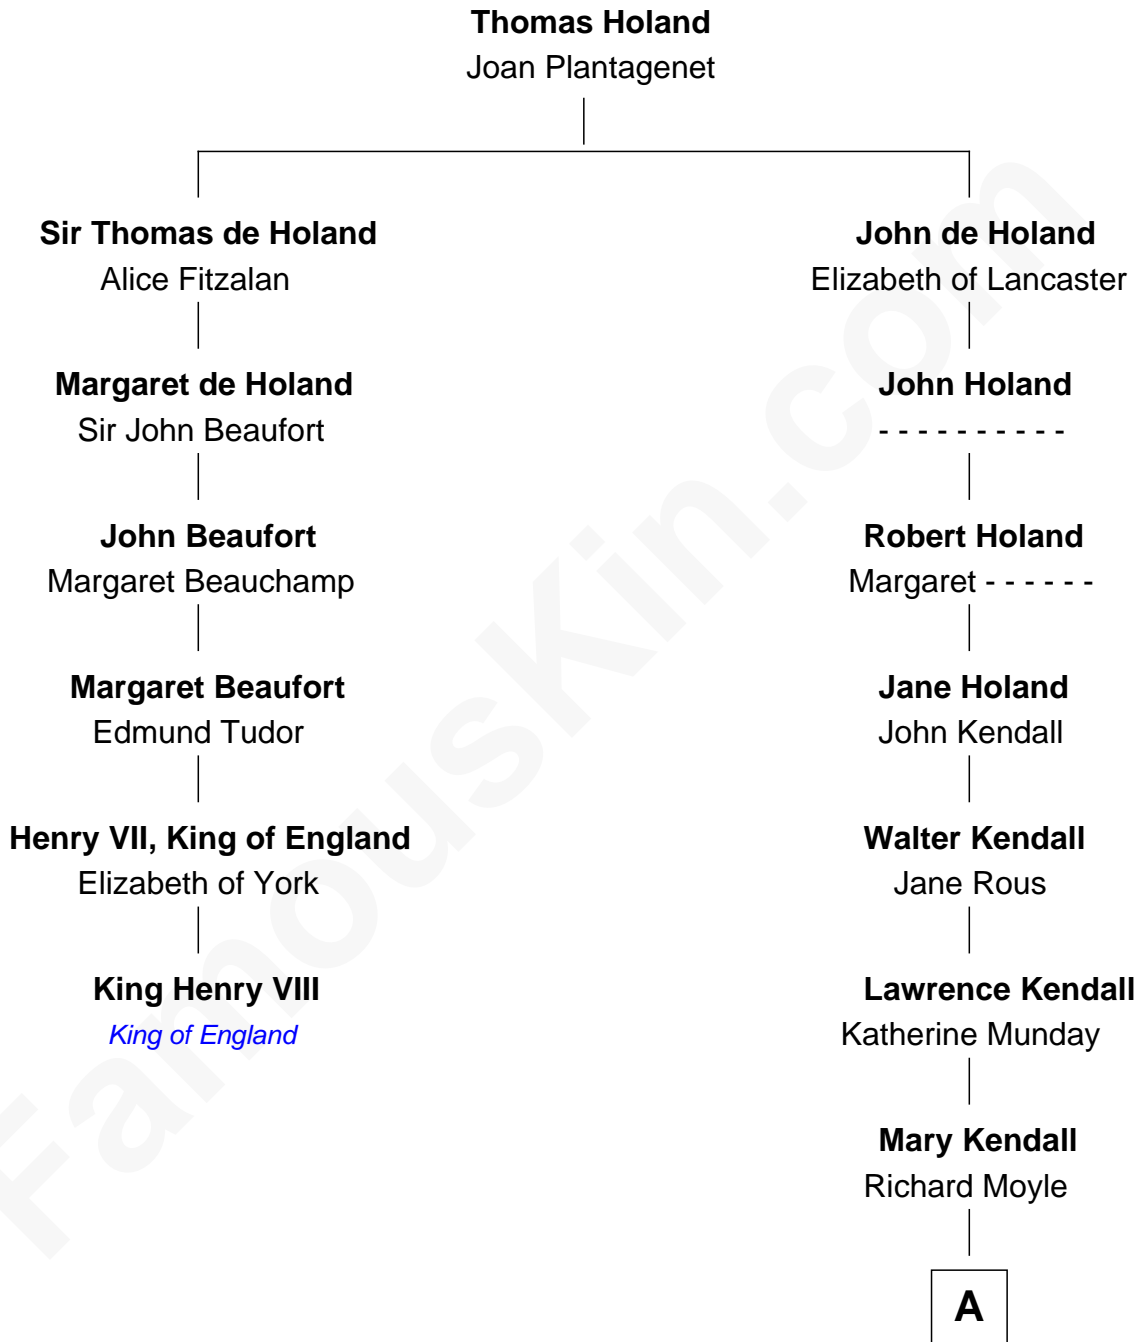

FamousKin.com

Relationship Chart of

King Henry VIII

King of England

5th cousin 12 times removed of

Juliette Gordon Low
Founder of the Girl Scouts

A

Loveday Moyle

Henry Ashe

Prudence Ashe

Oliver Mainwaring

Oliver Mainwaring

Hannah Raymond

Love Mainwaring

John Richards

George Richards

Hester Hough

Mary Richards

Alexander Wolcott

Alexander Wolcott

Frances Burbank

Frances Wolcott

Arthur William Magill

Juliette Augusta Magill