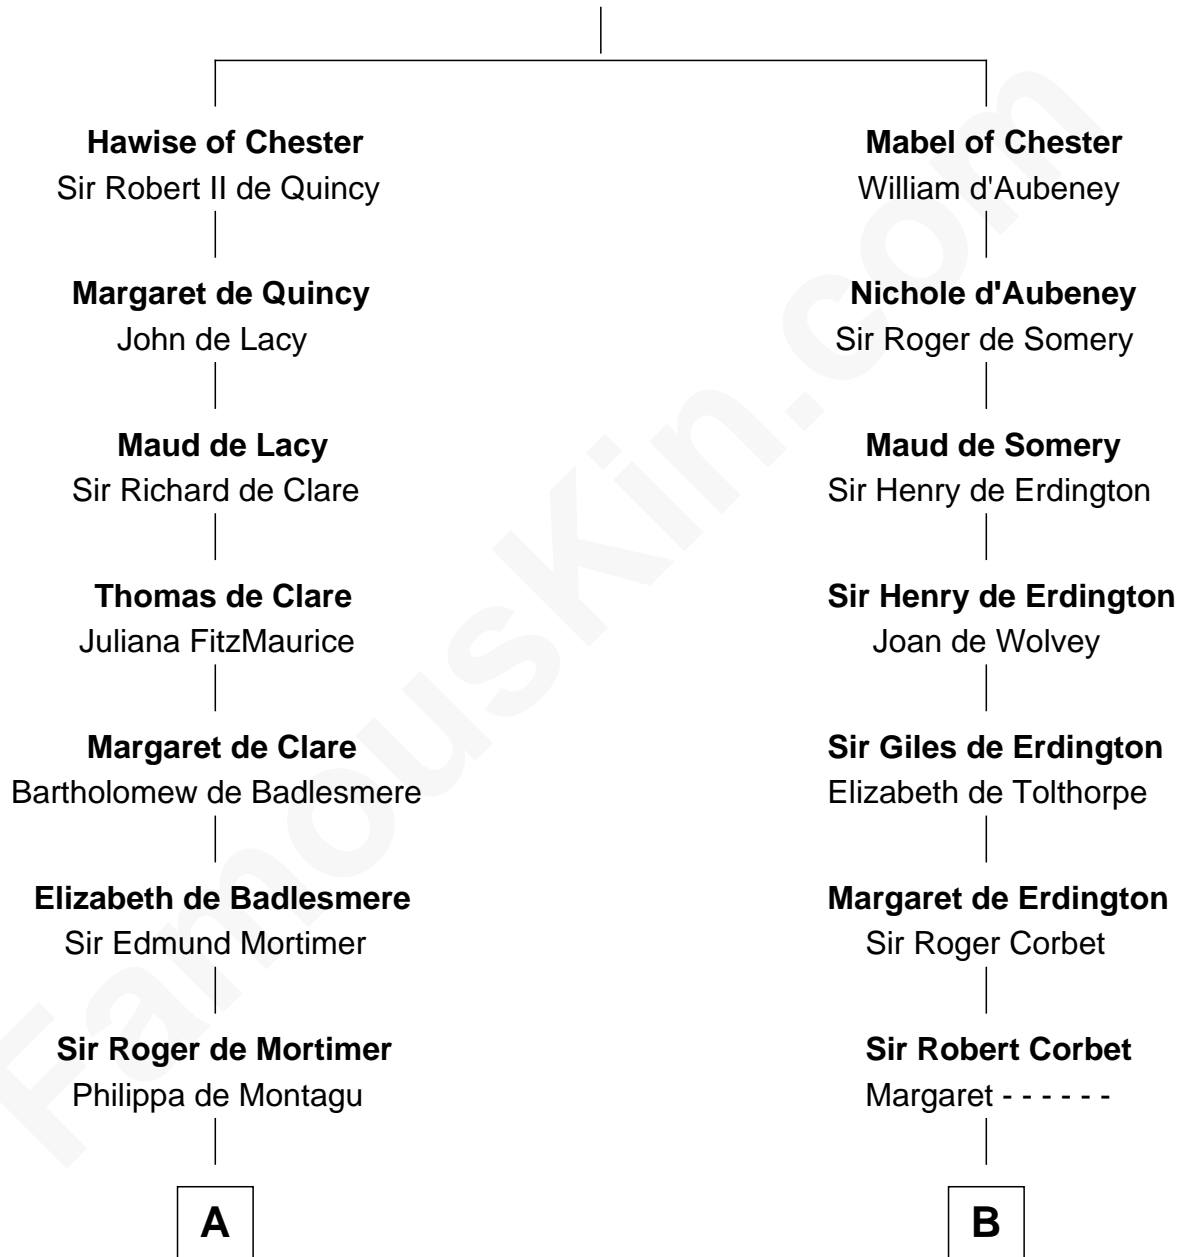

**FamousKin.com**  
**Relationship Chart of**  
**King Henry VIII**  
*King of England*

13th cousin 8 times removed of  
**John Davis Long**  
*32nd Governor of Massachusetts*

**Bertrade de Montfort**  
 Hugh de Kevelioc

**C**

**Simon Davis**  
Hannah Gates

**David Davis**  
Abigail Brown

**Simon Davis**  
Persis Temple

**Julia Temple Davis**  
Zadoc Long

**John Davis Long**  
*32nd Governor of Massachusetts*