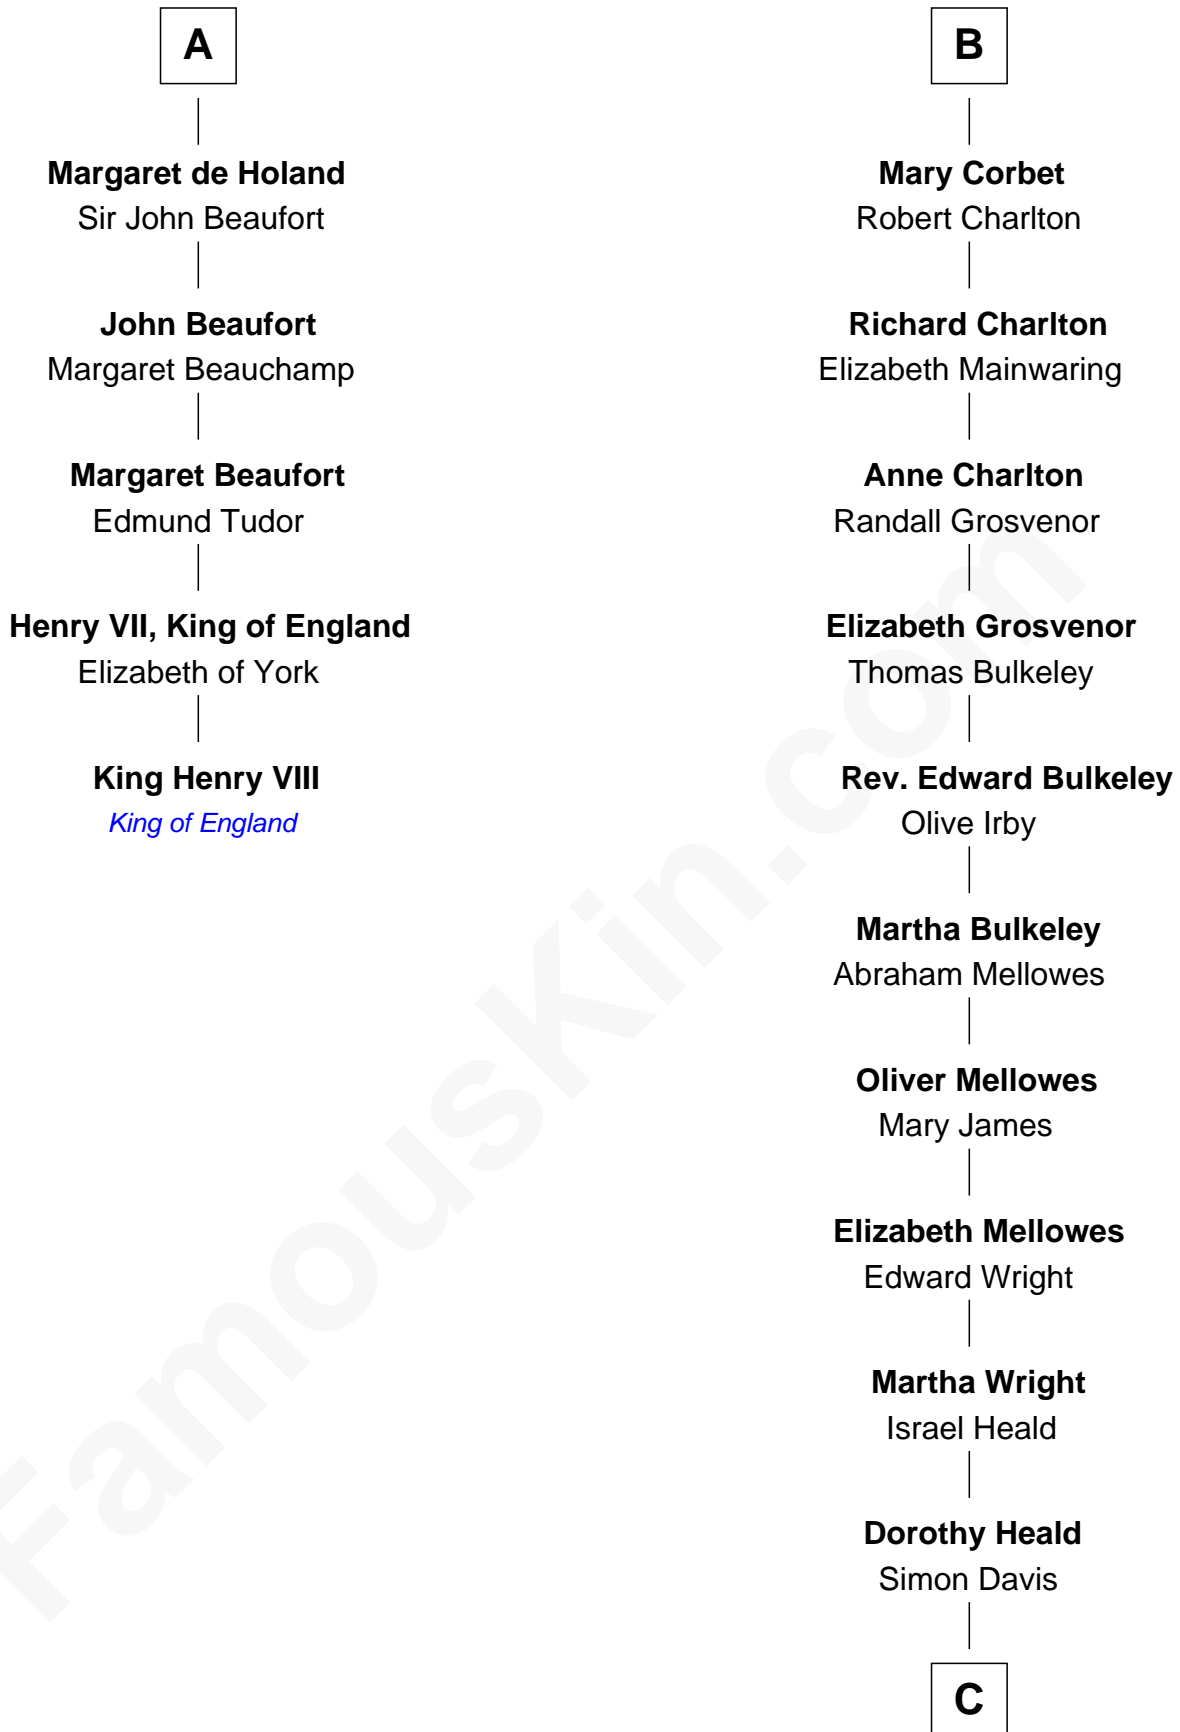

**FamousKin.com**  
**Relationship Chart of**  
**King Henry VIII**  
*King of England*

**11th cousin 10 times removed of**  
**John Davis Long**  
*32nd Governor of Massachusetts*

**C**

**Simon Davis**  
Hannah Gates

**David Davis**  
Abigail Brown

**Simon Davis**  
Persis Temple

**Julia Temple Davis**  
Zadoc Long

**John Davis Long**  
*32nd Governor of Massachusetts*