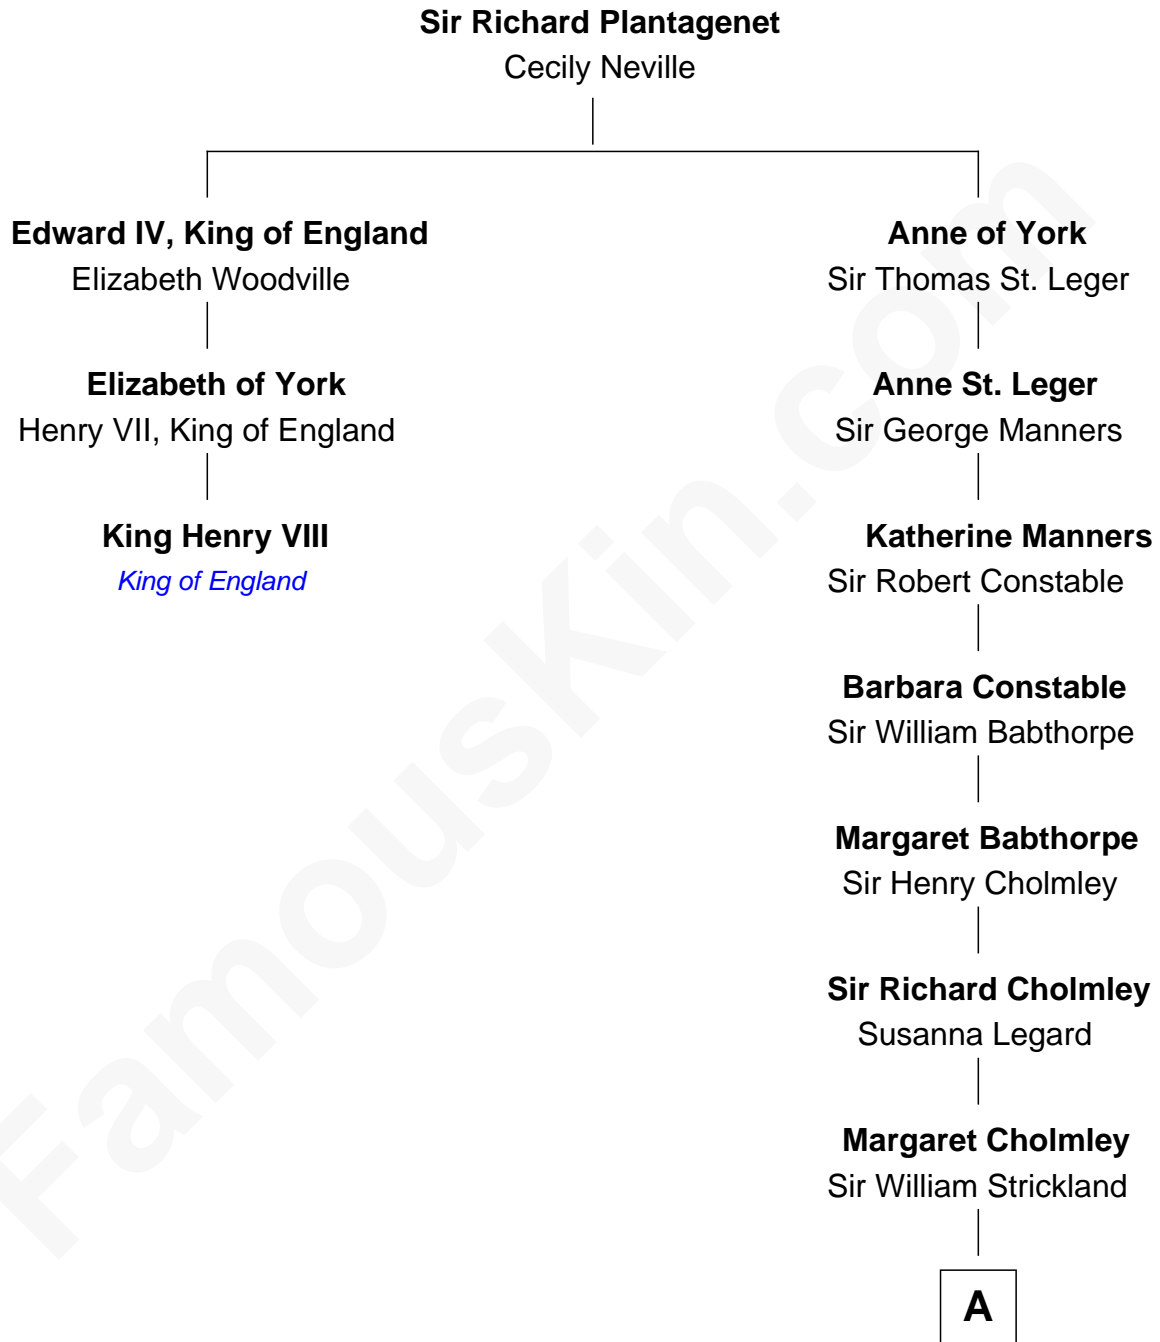

FamousKin.com
Relationship Chart of
King Henry VIII
King of England

2nd cousin 13 times removed of
Brian Forster
TV Actor

A

Margaret Strickland

Sir John Cochrane

William Cochrane

Mary Bruce

Thomas Cochrane

Jane Stuart

Archibald Cochrane

Anne Gilchrist

Jane Cochrane

Robert Forster

Lt-Col. Frederic Blanco Forster

Marian Jennette Sophia De Carteret

Frederic Percy Cochrane Forster