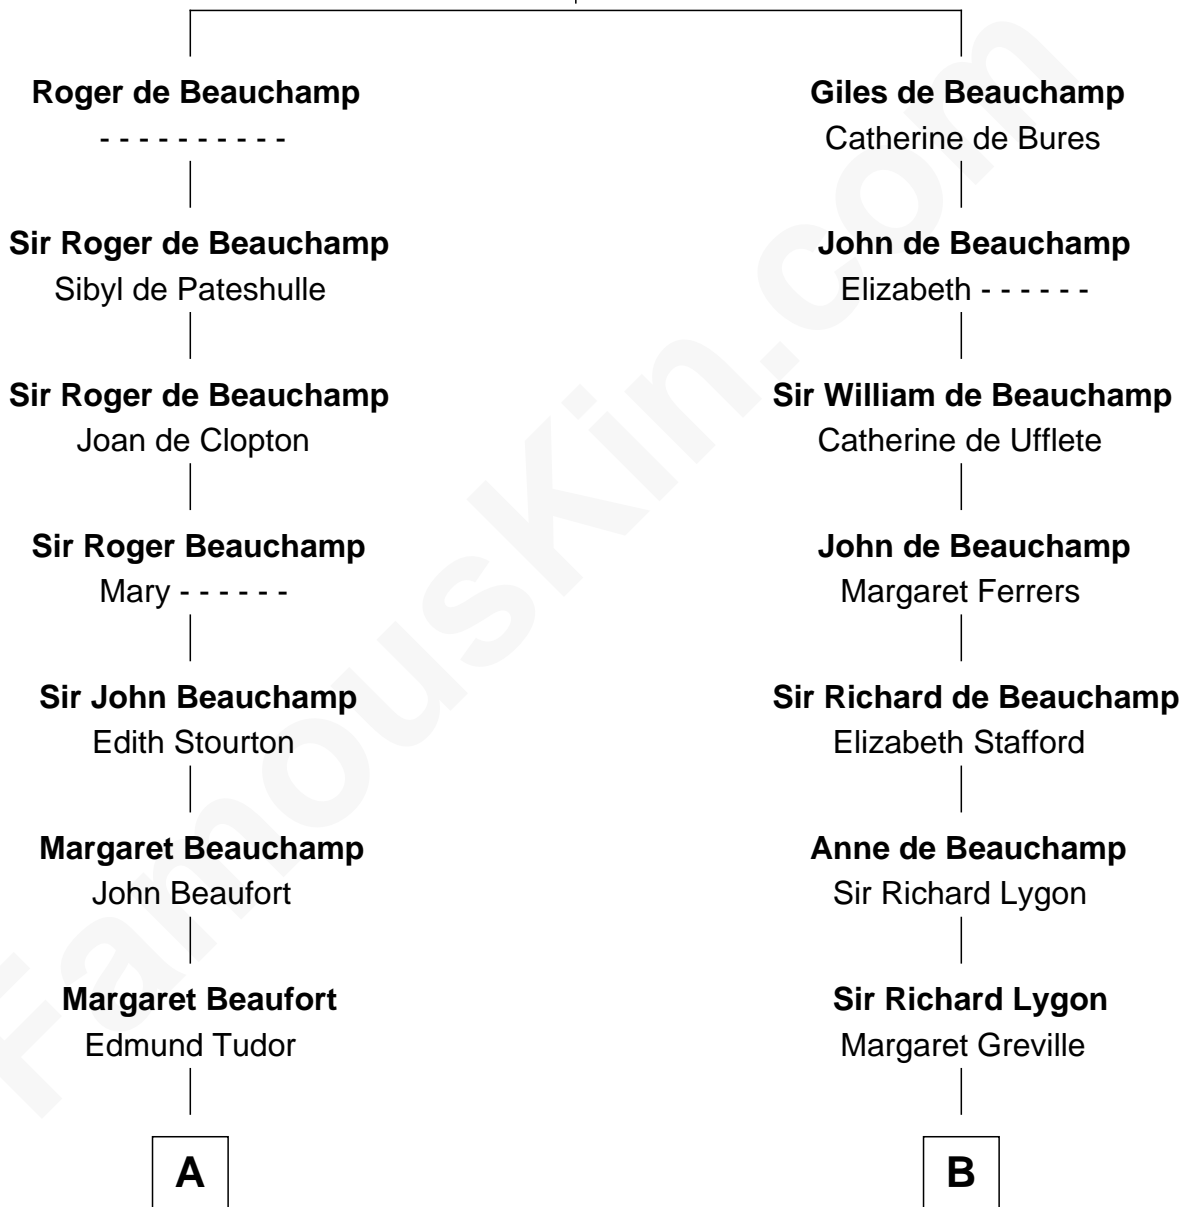

## Relationship Chart of

### King Henry VIII

*King of England*

8th cousin 13 times removed of

**Margot Kidder**  
*TV and Movie Actress*

**Sir Walter de Beauchamp**  
Alice de Tony

**C**

**Margaret Rideout**

Justus Greeley