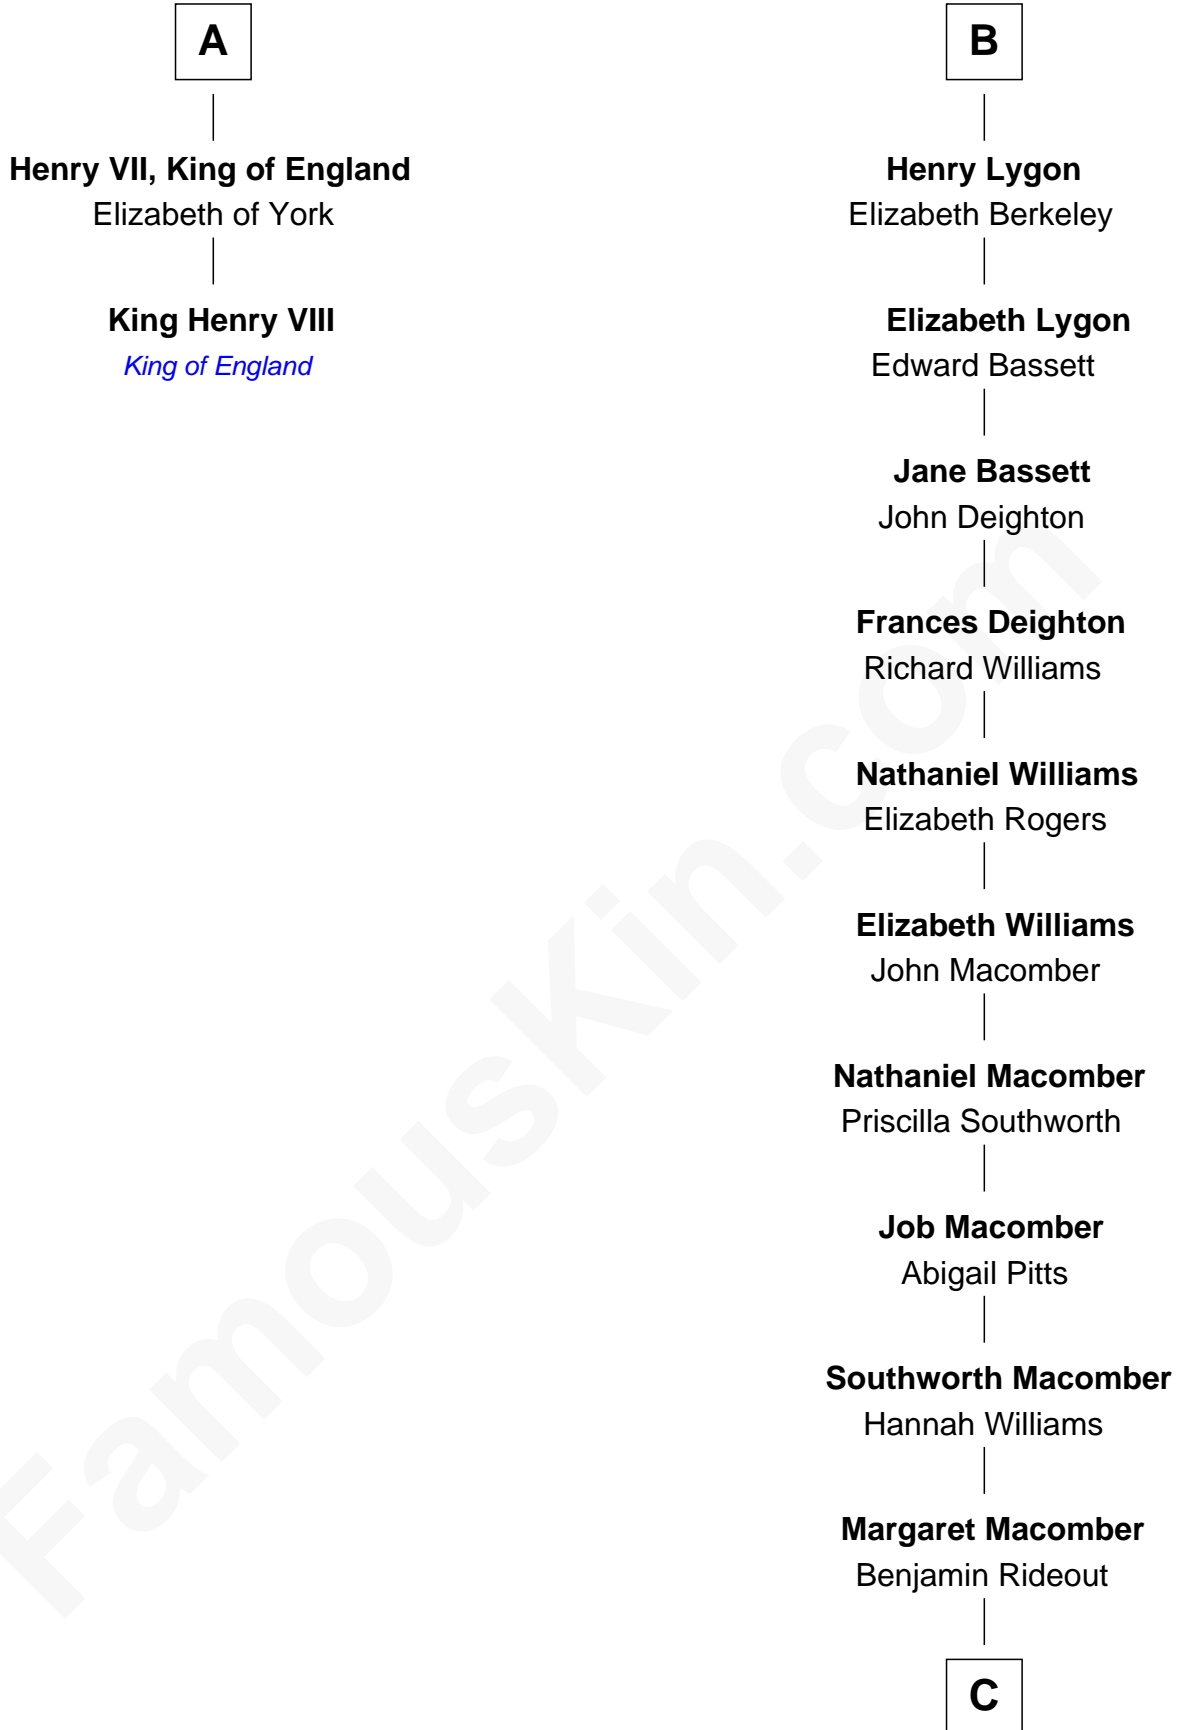

## Relationship Chart of

### King Henry VIII

*King of England*

8th cousin 13 times removed of

**Margot Kidder**  
*TV and Movie Actress*

**Sir Walter de Beauchamp**  
Alice de Tony

**C**

**Margaret Rideout**

Justus Greeley

**Margaret Q. Greeley**

Dr. David Powell

**Margaret Powell**

Sidney Jesse Kidder

**Kendall Kidder**

Jocelyn Mary Wilson

**Margot Kidder**

*TV and Movie Actress*