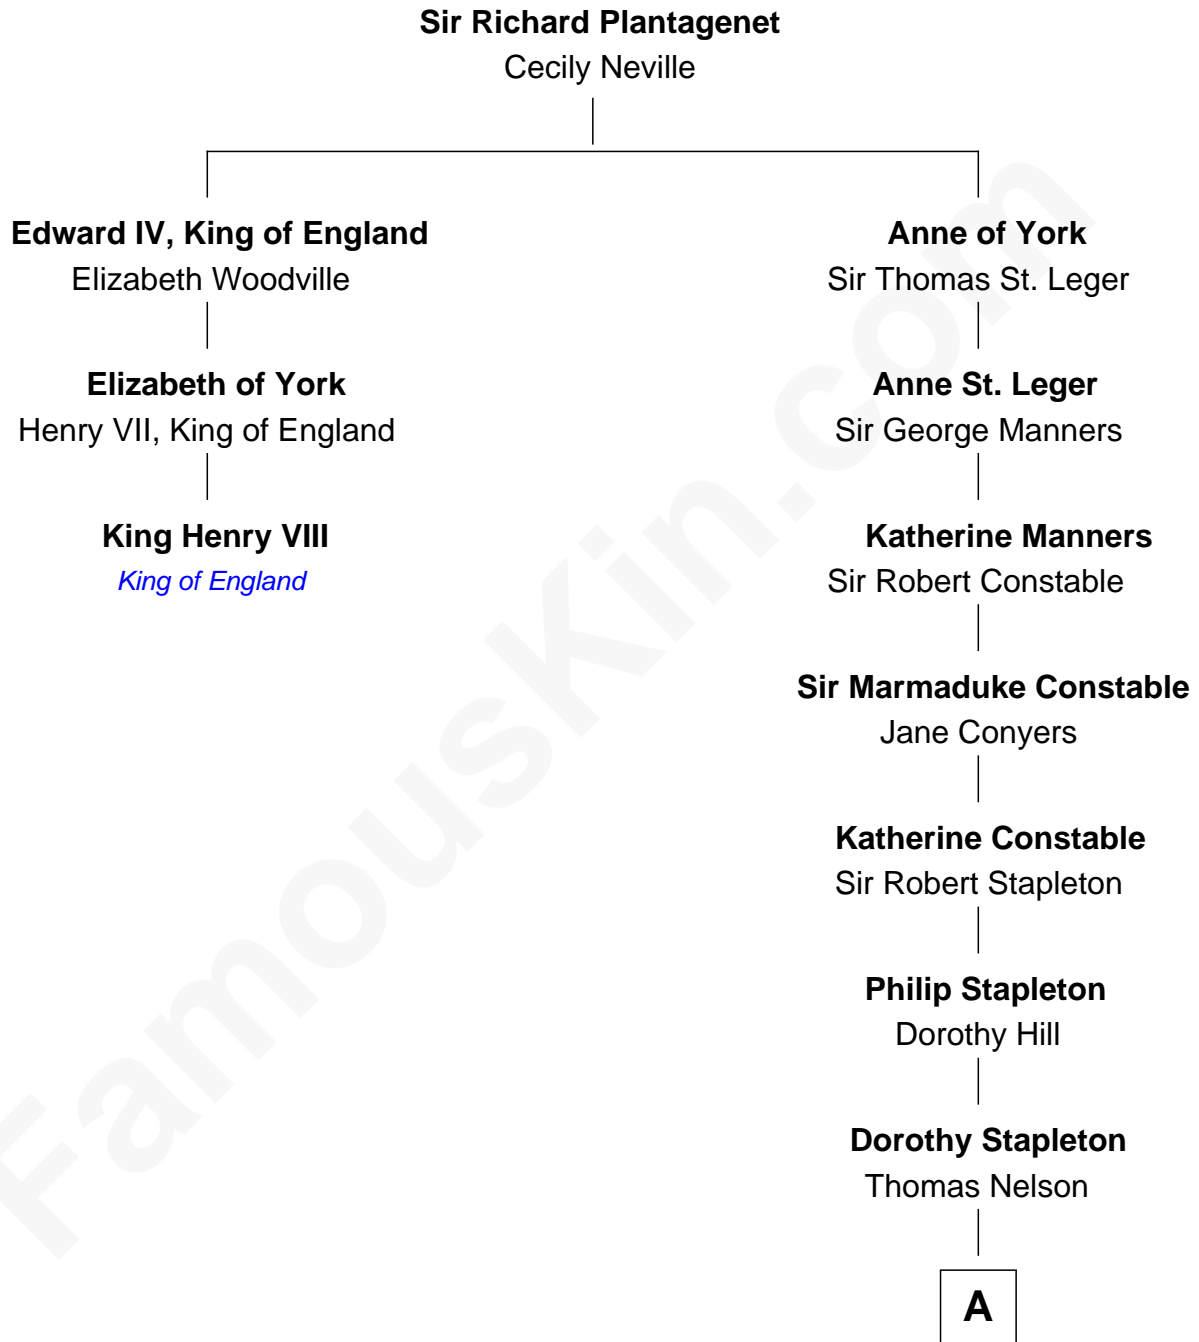

FamousKin.com
Relationship Chart of
King Henry VIII
King of England

2nd cousin 15 times removed of
Margot Kidder
TV and Movie Actress

A

Philip Nelson
Elizabeth Lowell

Joseph Nelson
Hannah Brocklebank

David Nelson
Mary Atwood

John Nelson
Abigail Philbrick

Hannah Nelson
Stephen Greeley

John Greeley
Lavinia Brown

Justus Greeley
Margaret Rideout

Margaret Q. Greeley
Dr. David Powell

Margaret Powell
Sidney Jesse Kidder

Kendall Kidder
Jocelyn Mary Wilson