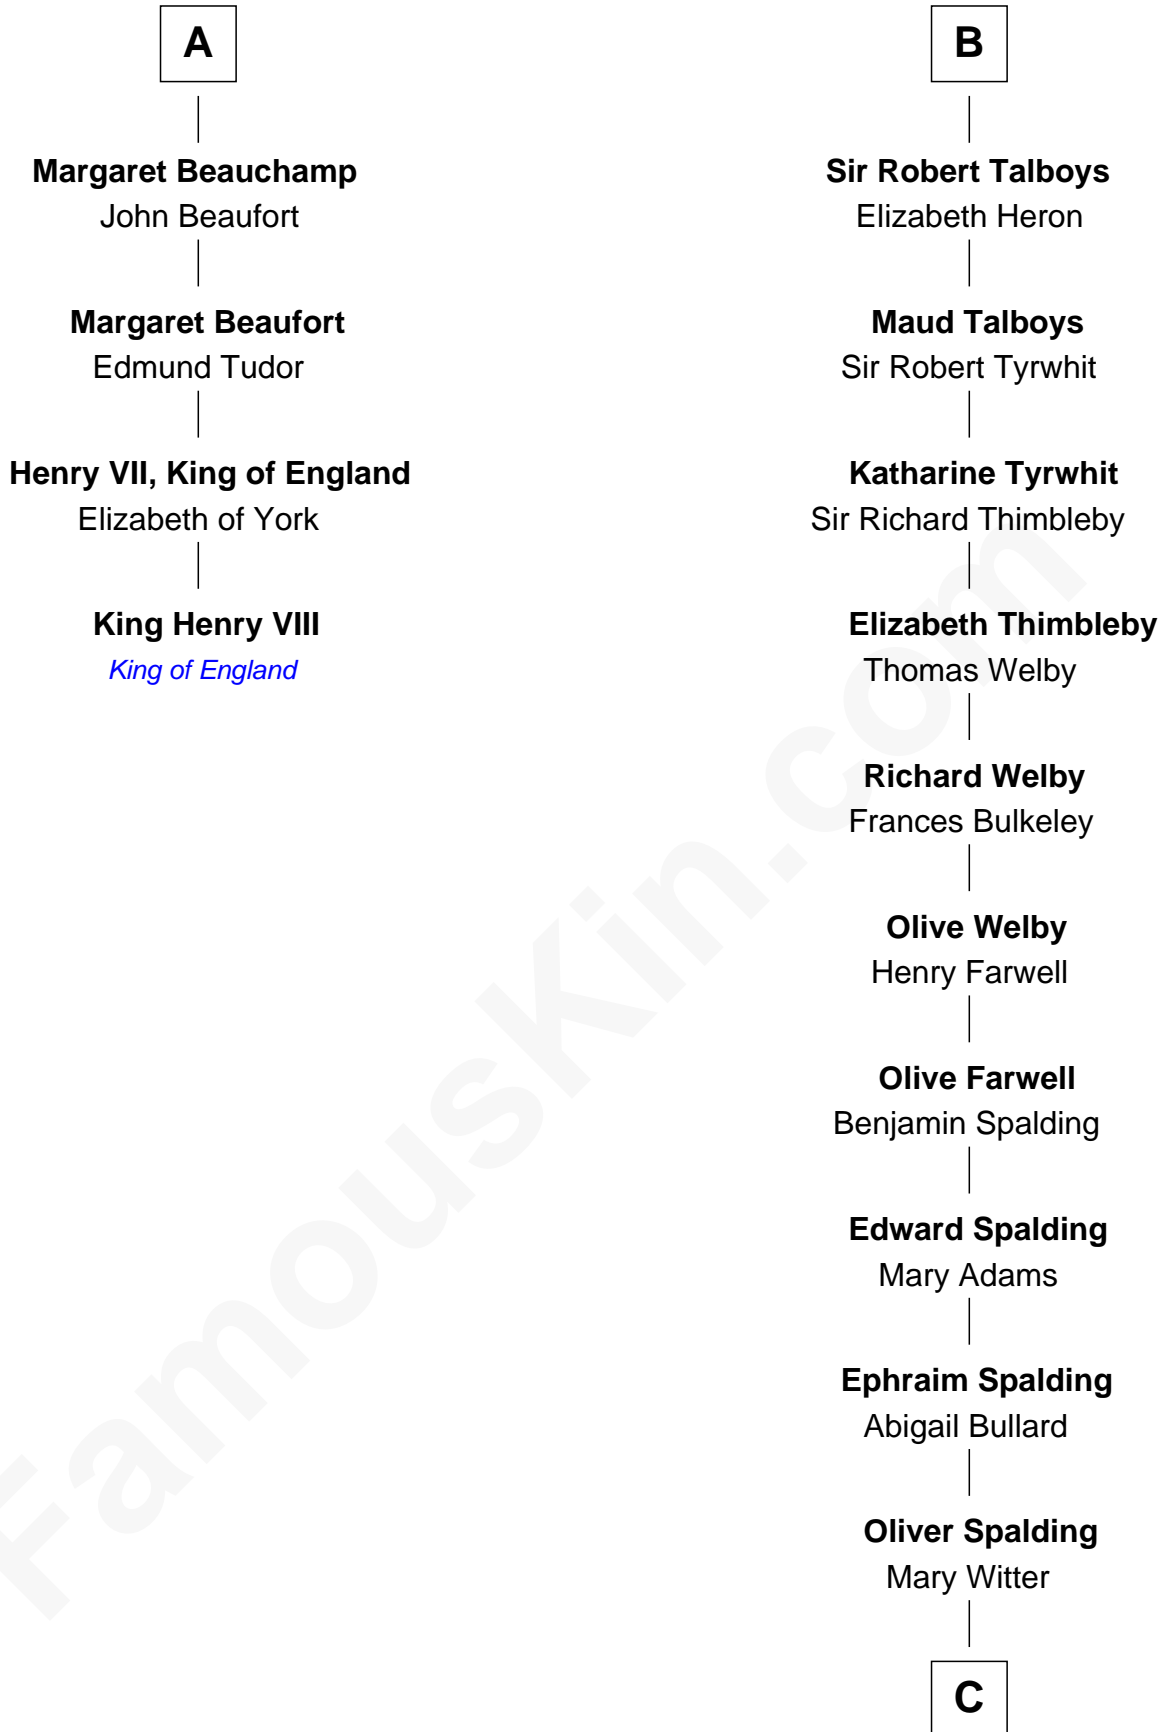

**FamousKin.com**  
**Relationship Chart of**  
**King Henry VIII**  
*King of England*

10th cousin 11 times removed of  
**Katharine Hepburn**  
*Movie Actress*

**Sir Humphrey de Bohun**  
Maud of Eu

**C**

**Erastus Spalding**

Jennet Mack

**Martha Ann Spalding**

Leman Benton Garlinghouse

**Caroline Garlinghouse**

Alfred Augustus Houghton

**Katharine Martha Houghton**

Thomas Norval Hepburn