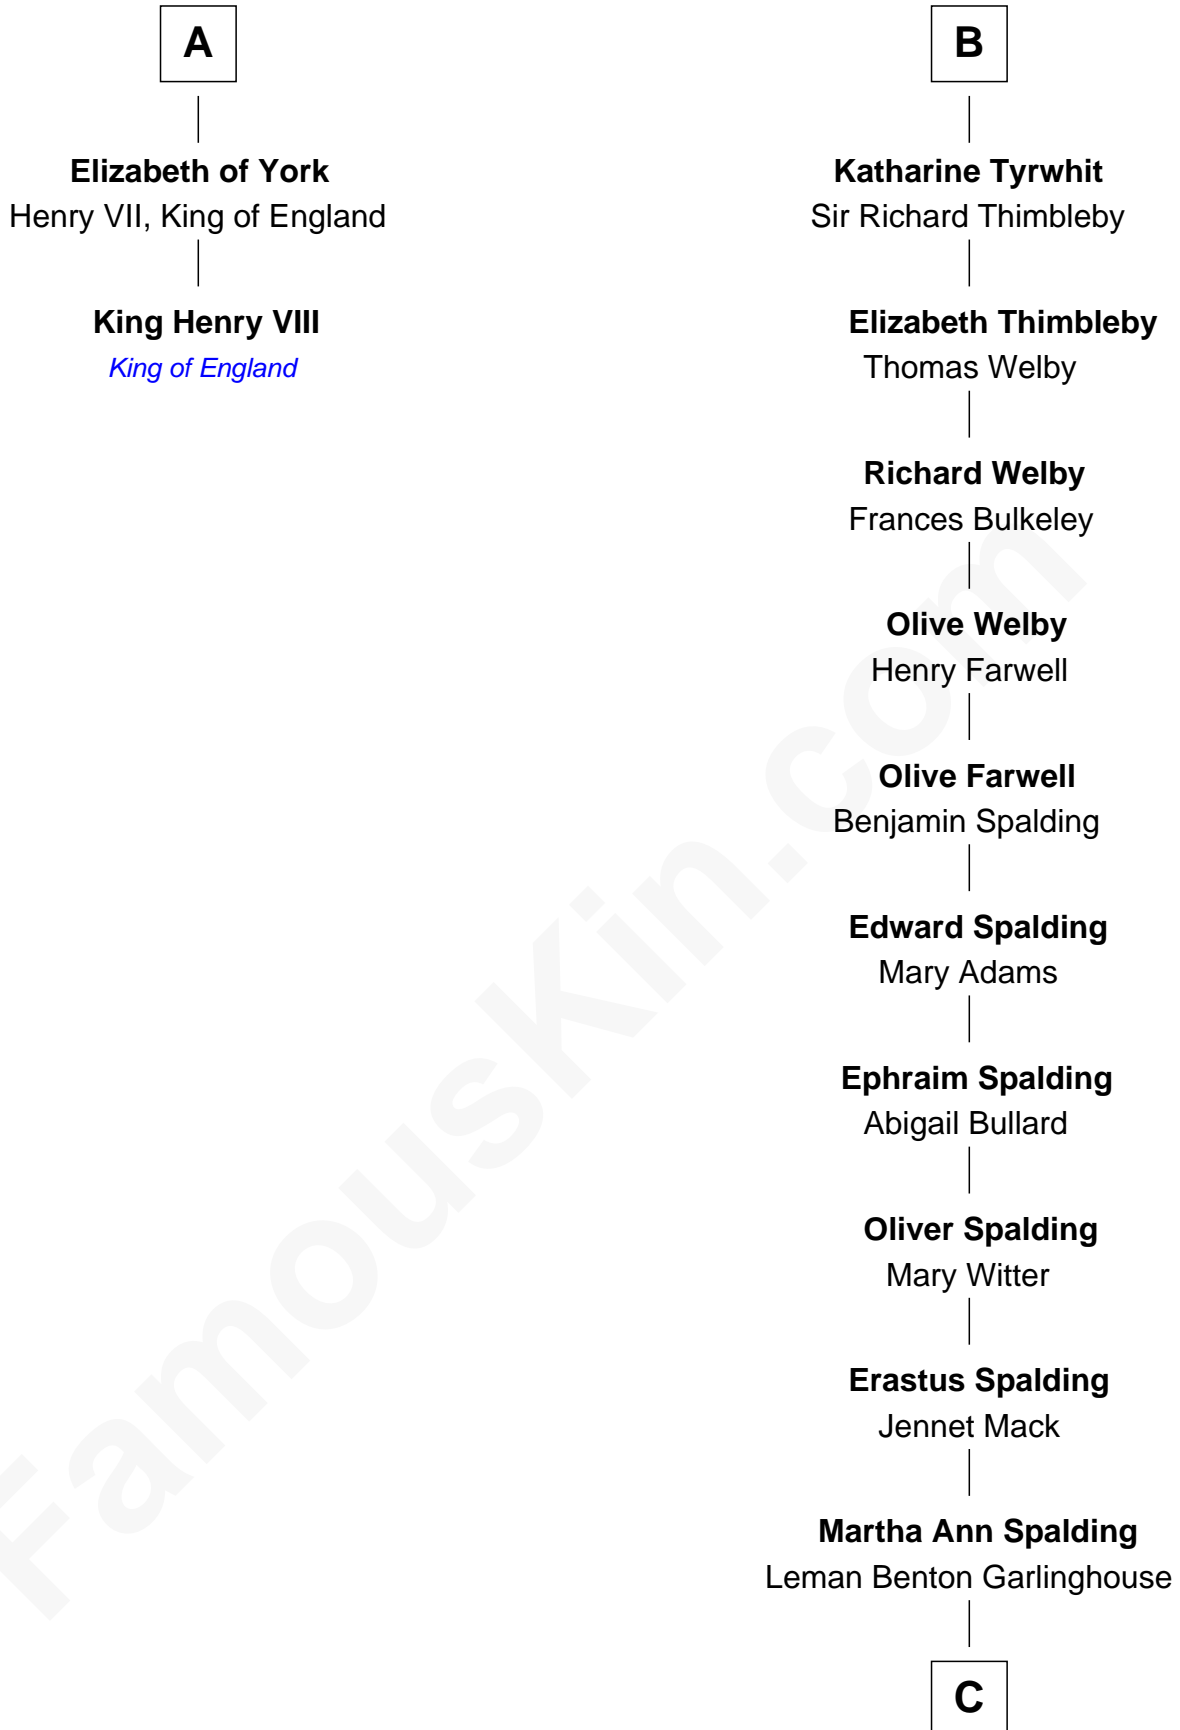

FamousKin.com

Relationship Chart of

King Henry VIII

King of England

8th cousin 11 times removed of

Katharine Hepburn
Movie Actress

C

Caroline Garlinghouse
Alfred Augustus Houghton