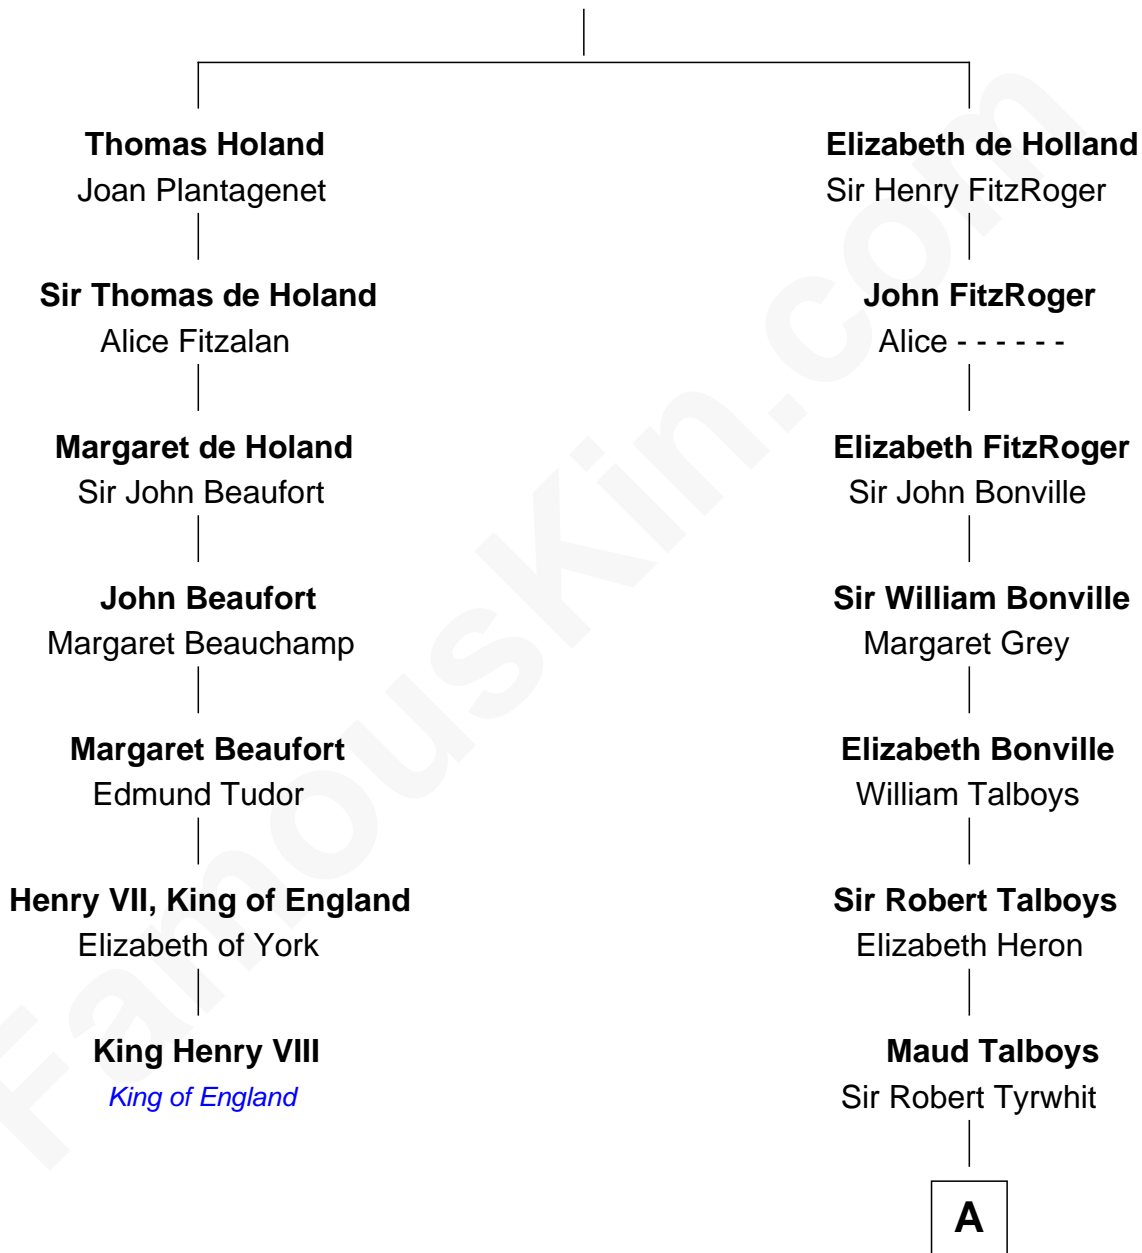

FamousKin.com

Relationship Chart of

King Henry VIII

King of England

6th cousin 13 times removed of

Katharine Hepburn
Movie Actress

Sir Robert de Holland
Maude la Zouche

A

Katharine Tyrwhit
Sir Richard Thimbleby

Elizabeth Thimbleby
Thomas Welby

Richard Welby
Frances Bulkeley

Olive Welby
Henry Farwell

Olive Farwell
Benjamin Spalding

Edward Spalding
Mary Adams

Ephraim Spalding
Abigail Bullard