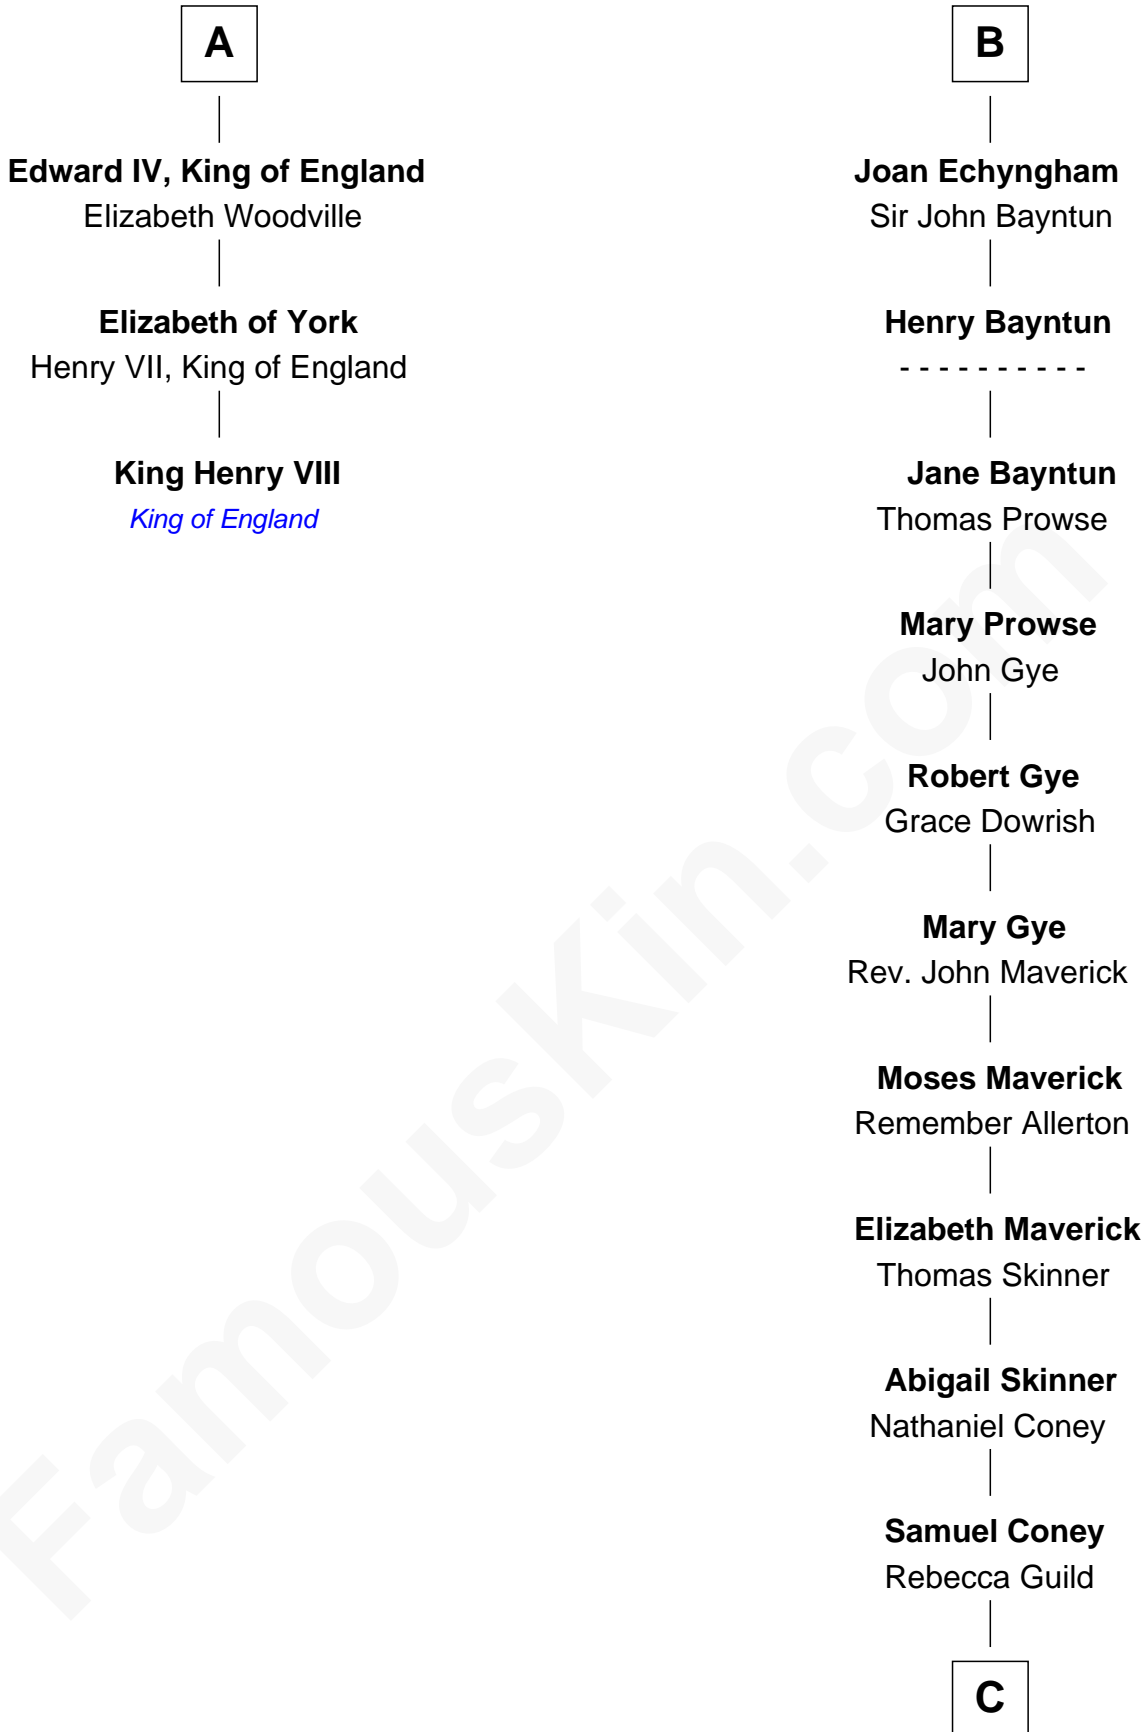

**FamousKin.com**  
**Relationship Chart of**  
**King Henry VIII**  
*King of England*

9th cousin 10 times removed of  
**Samuel Cony**  
*31st Governor of Maine*

**C**

—  
**Samuel Coney**  
Susanna Johnson

—  
**Samuel Cony**  
Susan Bowdoin Coney

—  
**Samuel Cony**  
*31st Governor of Maine*

FamousKin.com