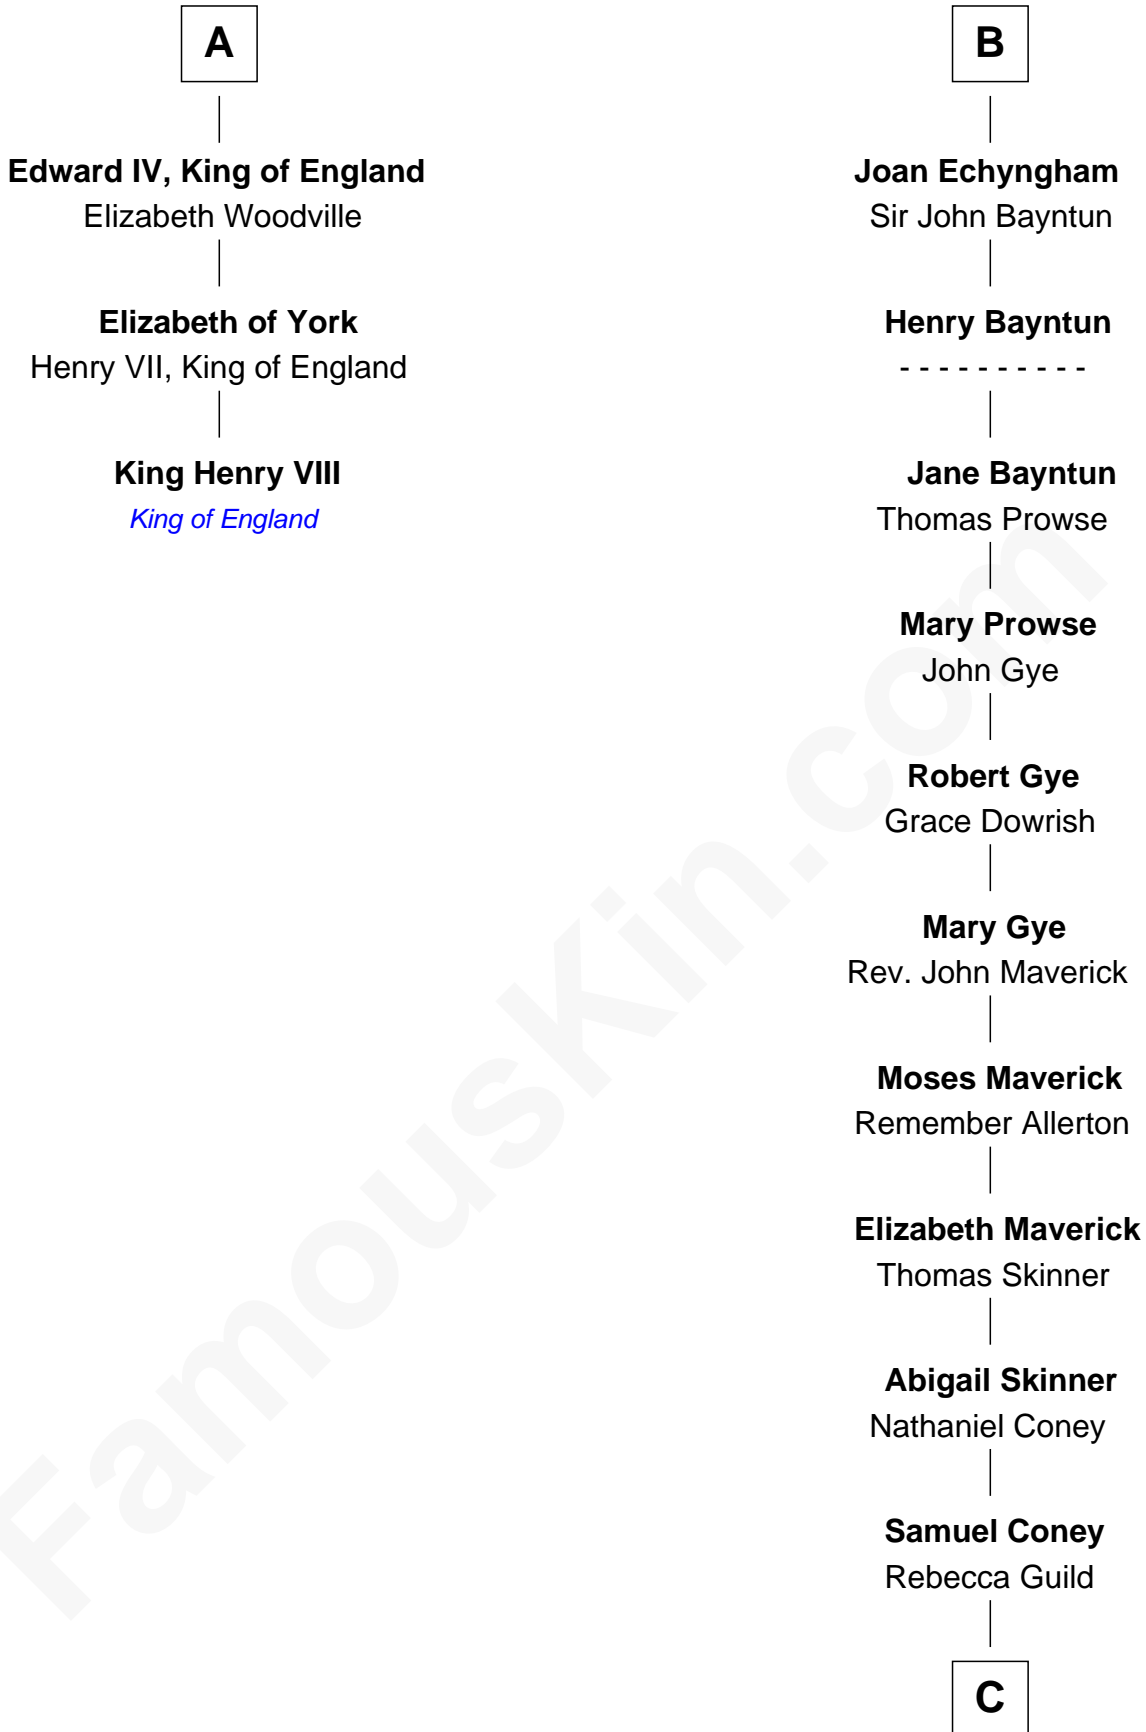

## Relationship Chart of

### King Henry VIII

*King of England*

9th cousin 10 times removed of

### Samuel Cony

*31st Governor of Maine*

**C**

**Samuel Coney**  
Susanna Johnson

**Samuel Cony**  
Susan Bowdoin Coney

**Samuel Cony**  
*31st Governor of Maine*

FamousKin.com