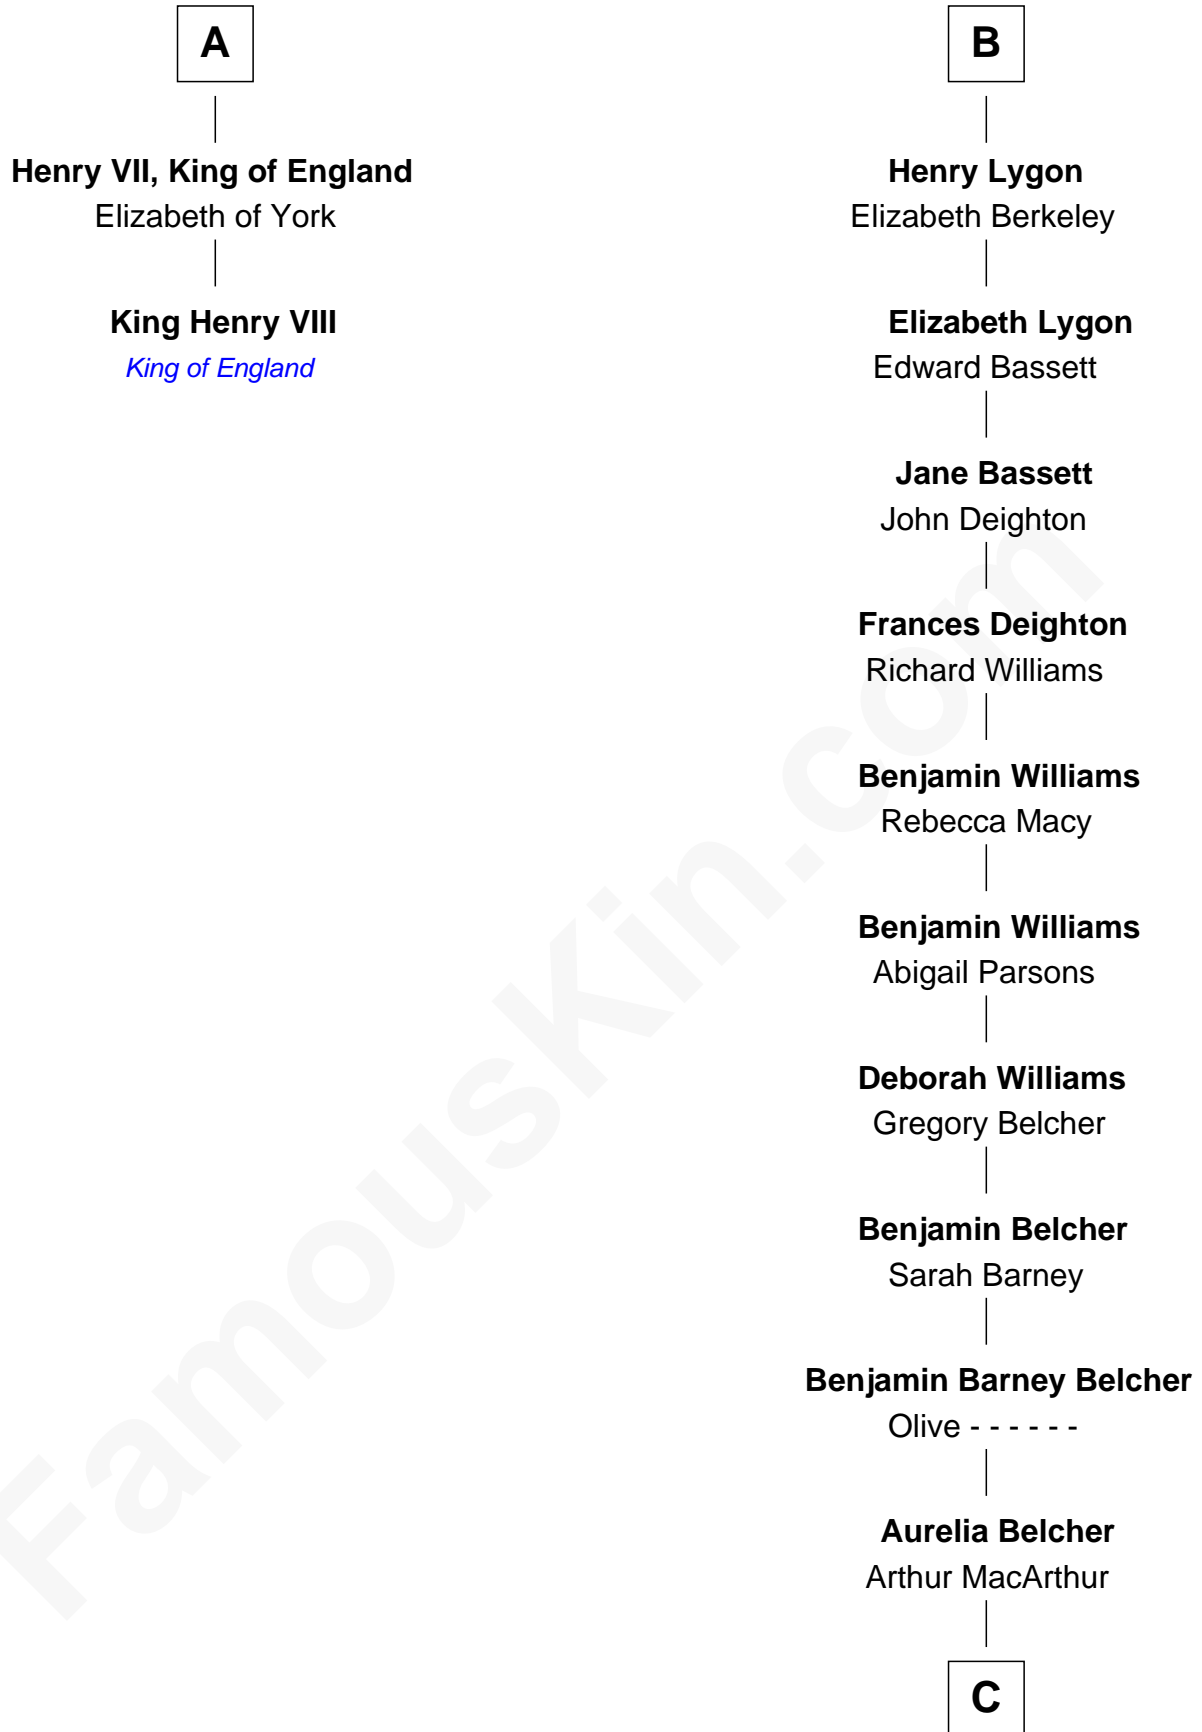

**FamousKin.com**  
**Relationship Chart of**  
**King Henry VIII**  
*King of England*

8th cousin 10 times removed of  
**General Douglas MacArthur**  
*U.S. Army - World War II*

C

Gen. Arthur MacArthur

Mary Pinckney Hardy

General Douglas MacArthur

*U.S. Army - World War II*

FamousKin.com