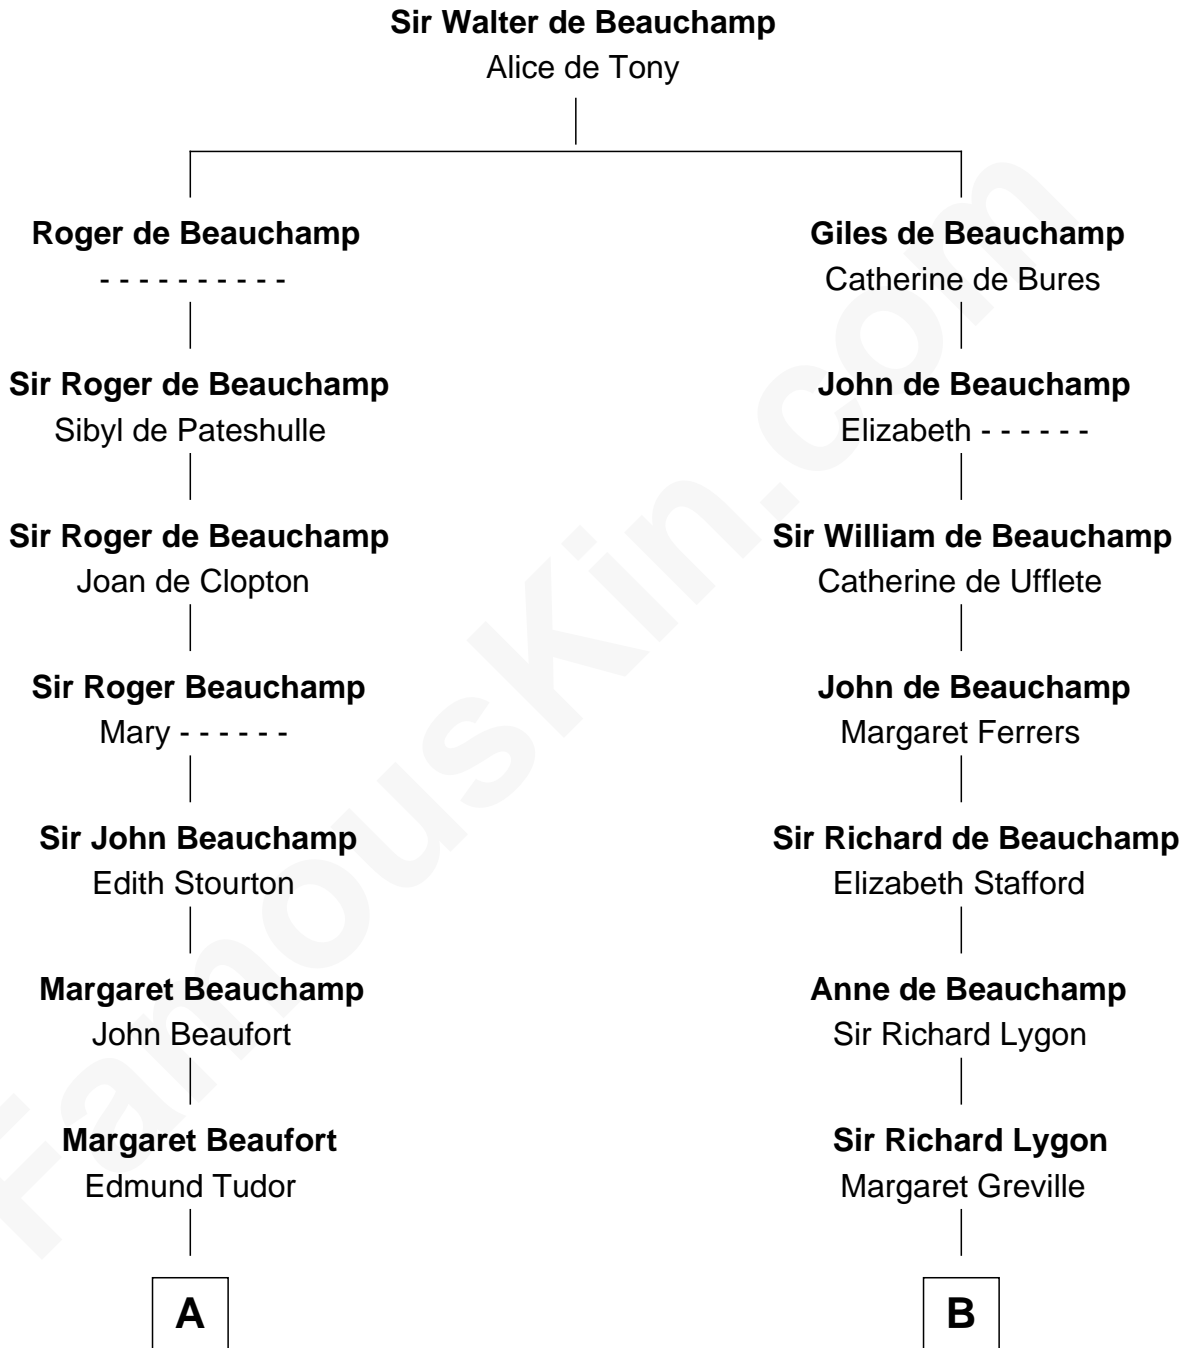

**FamousKin.com**  
**Relationship Chart of**  
**King Henry VIII**  
*King of England*

8th cousin 10 times removed of  
**General Douglas MacArthur**  
*U.S. Army - World War II*

C

Gen. Arthur MacArthur

Mary Pinckney Hardy

General Douglas MacArthur

*U.S. Army - World War II*

FamousKin.com