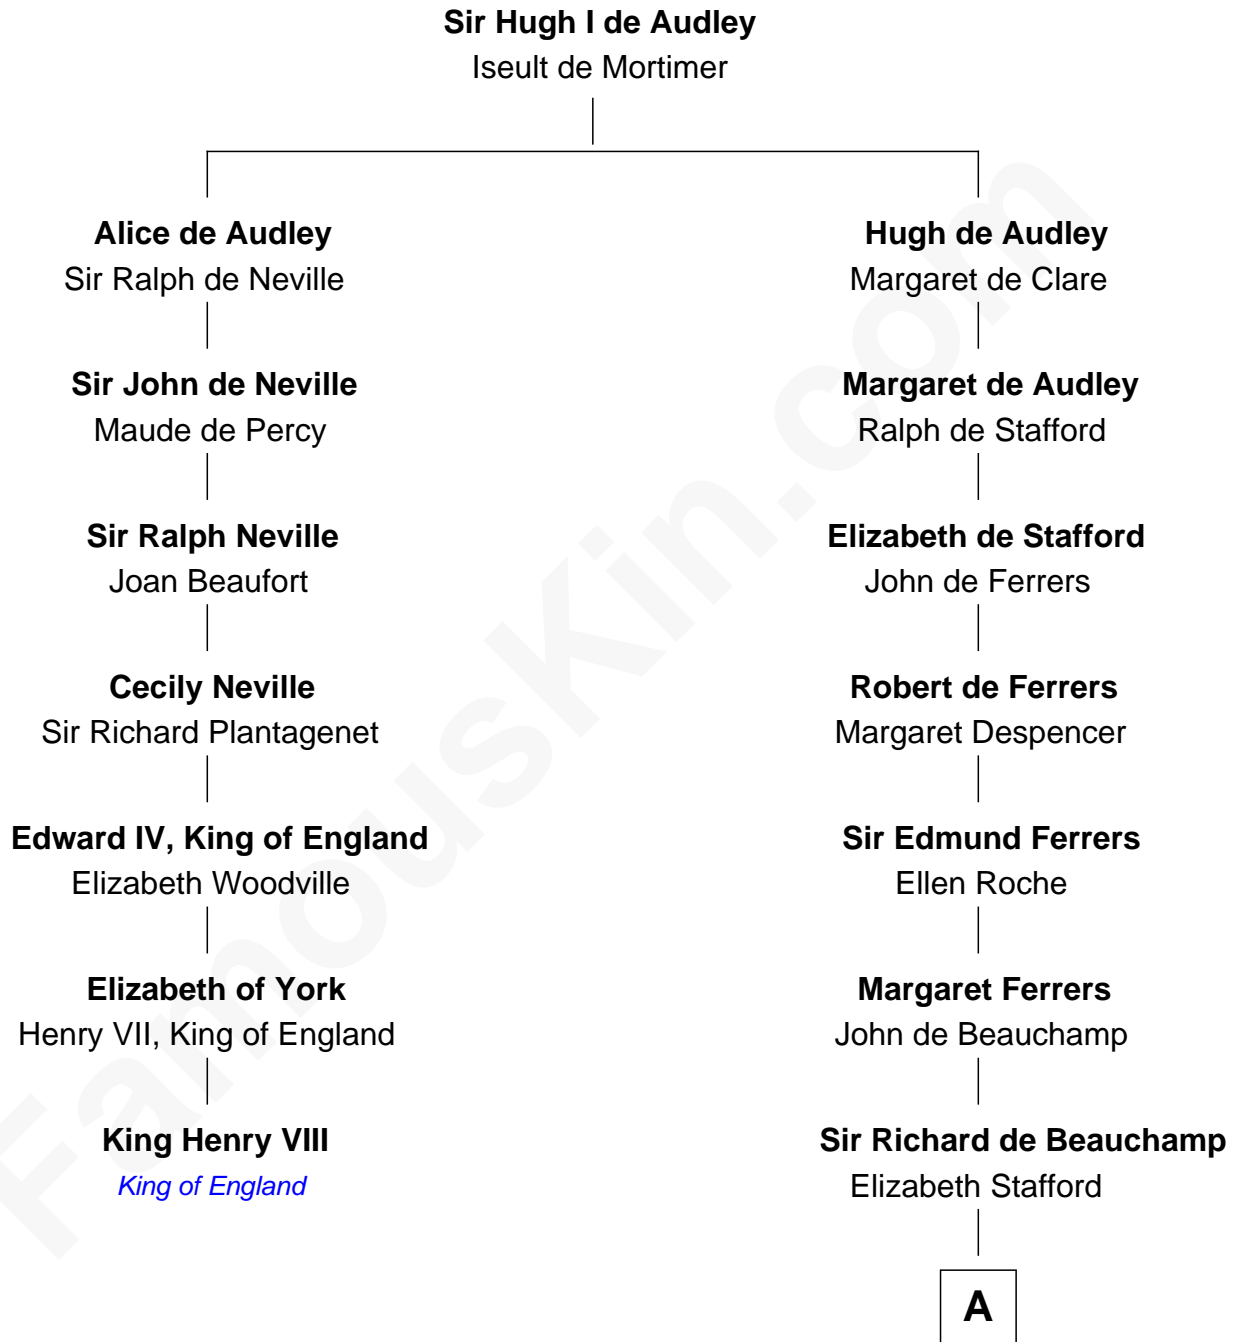

FamousKin.com
Relationship Chart of
King Henry VIII
King of England

6th cousin 14 times removed of
General Douglas MacArthur
U.S. Army - World War II

A

Anne de Beauchamp

Sir Richard Lygon

Sir Richard Lygon

Margaret Greville

Henry Lygon

Elizabeth Berkeley

Elizabeth Lygon

Edward Bassett

Jane Bassett

John Deighton

Frances Deighton