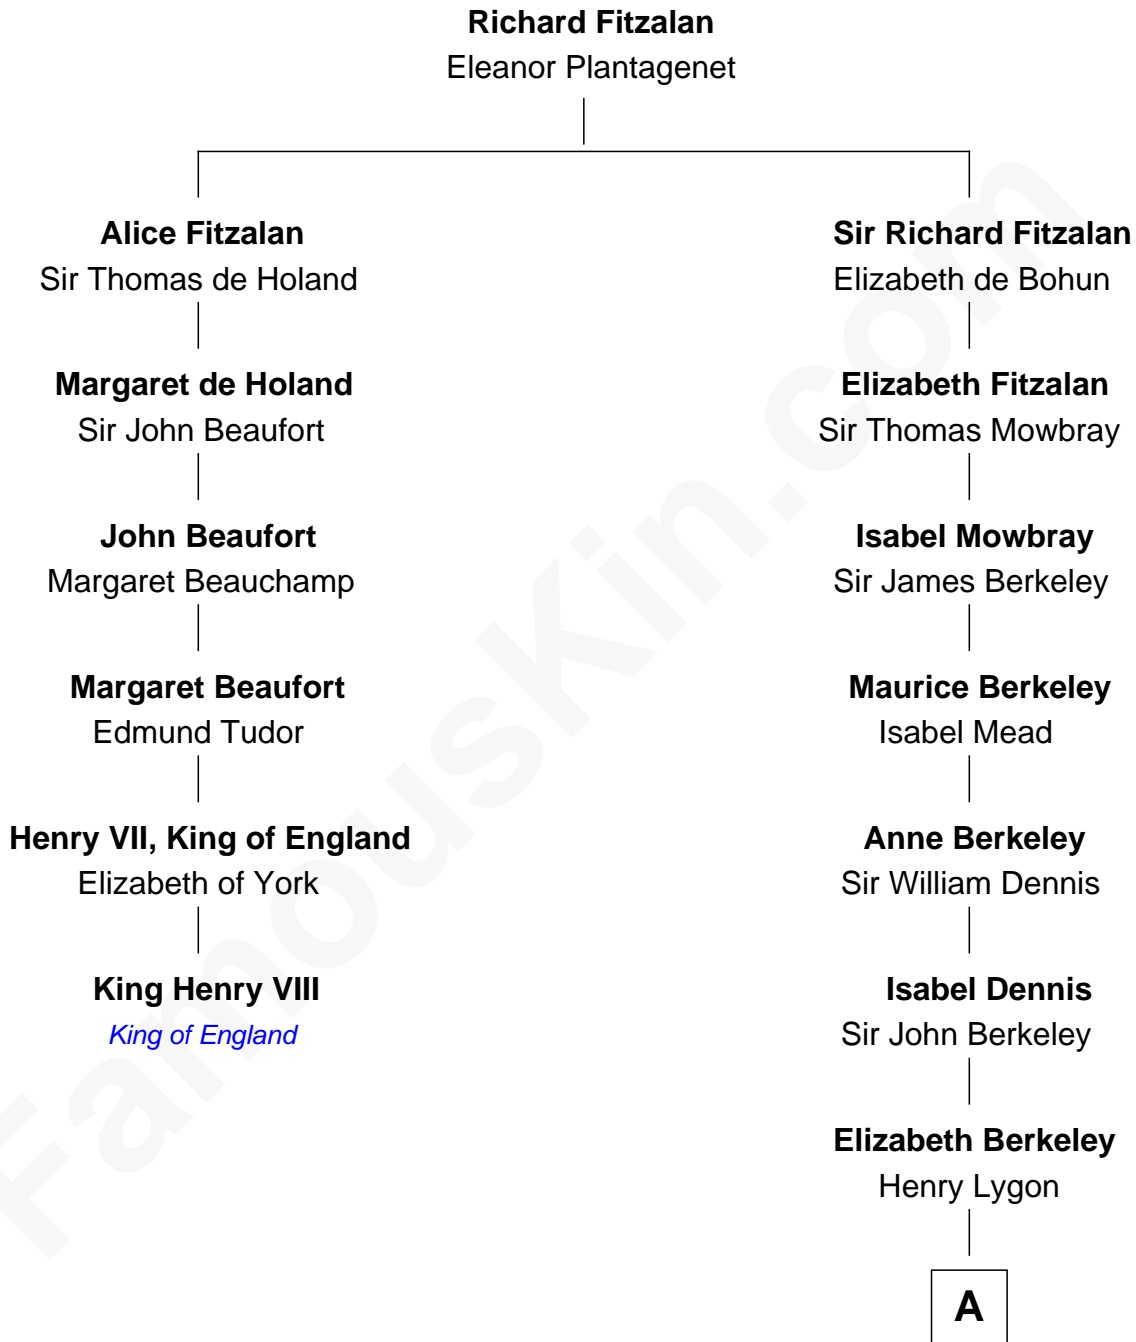

FamousKin.com

Relationship Chart of

King Henry VIII

King of England

5th cousin 12 times removed of

General Douglas MacArthur

U.S. Army - World War II

A

Elizabeth Lygon

Edward Bassett

Jane Bassett

John Deighton

Frances Deighton

Richard Williams

Benjamin Williams

Rebecca Macy