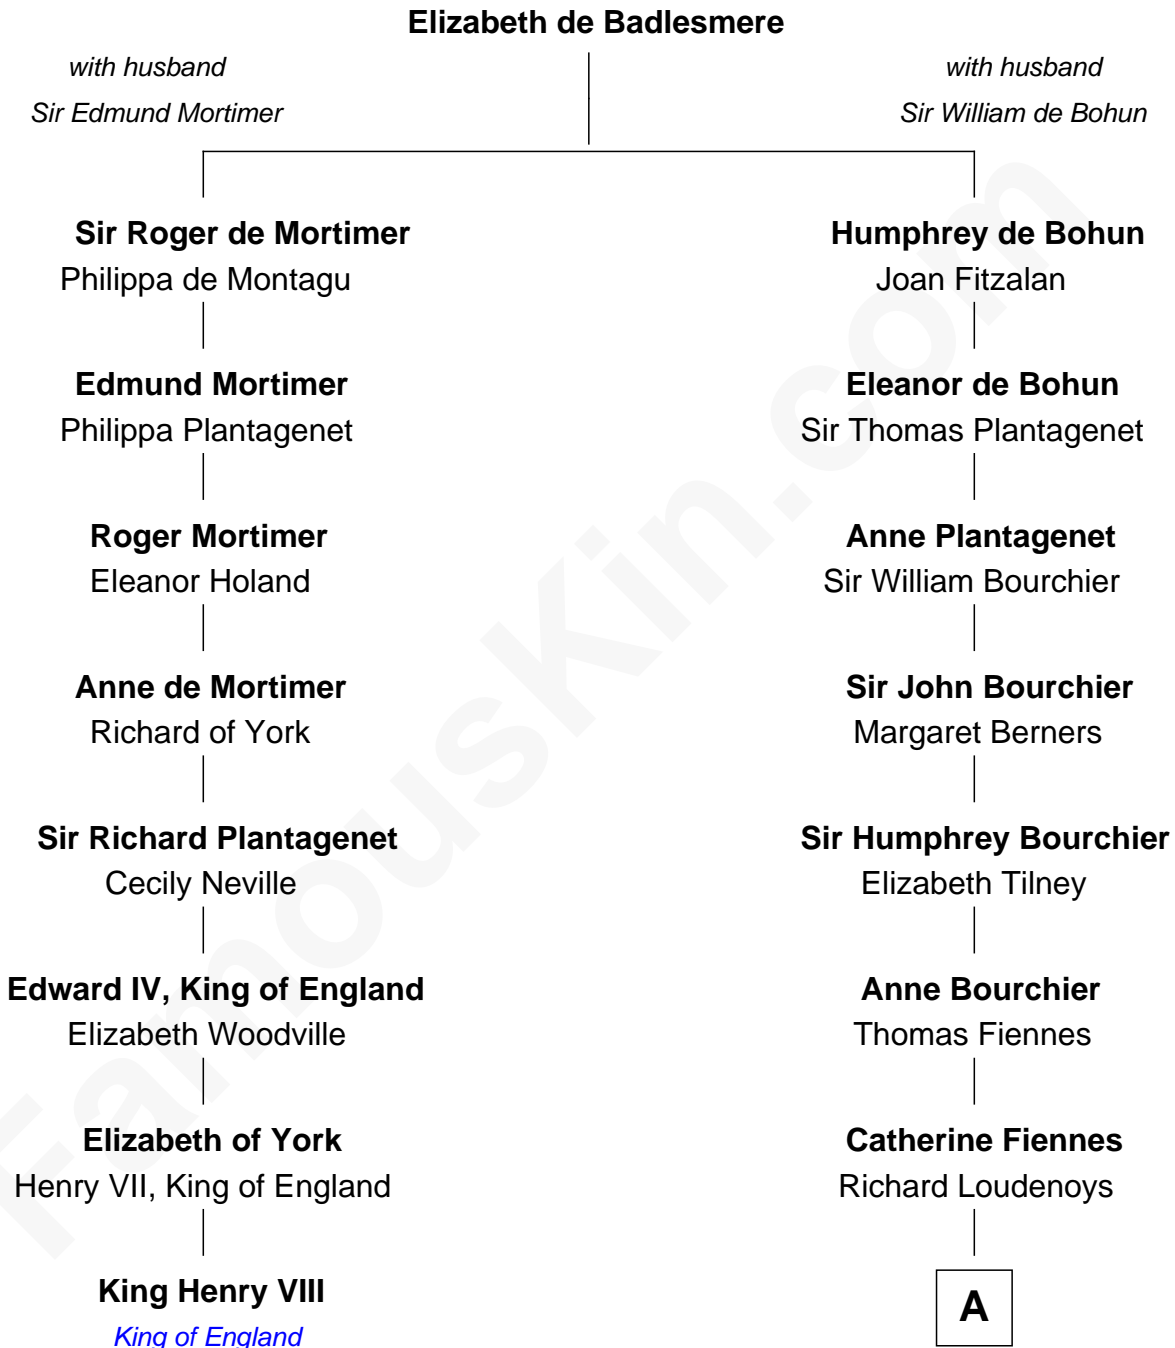

**FamousKin.com**  
**Relationship Chart of**  
**King Henry VIII**  
*King of England*

7th cousin 12 times removed of  
**Frank Lloyd Wright**  
*American Architect*

**A**

**Mary Loudenoys**

Thomas Harlakenden

**Roger Harlakenden**

-----

**Richard Harlakenden**

Margaret Huberd

**Mabel Harlakenden**

John Haynes

**Ruth Haynes**

Samuel Wyllys

**Mehitable Wyllys**

Daniel Russell

**Mabel Russell**

John Hubbard

**Daniel Hubbard**

Martha Coit

**Capt. Russell Hubbard**

Mary Gray