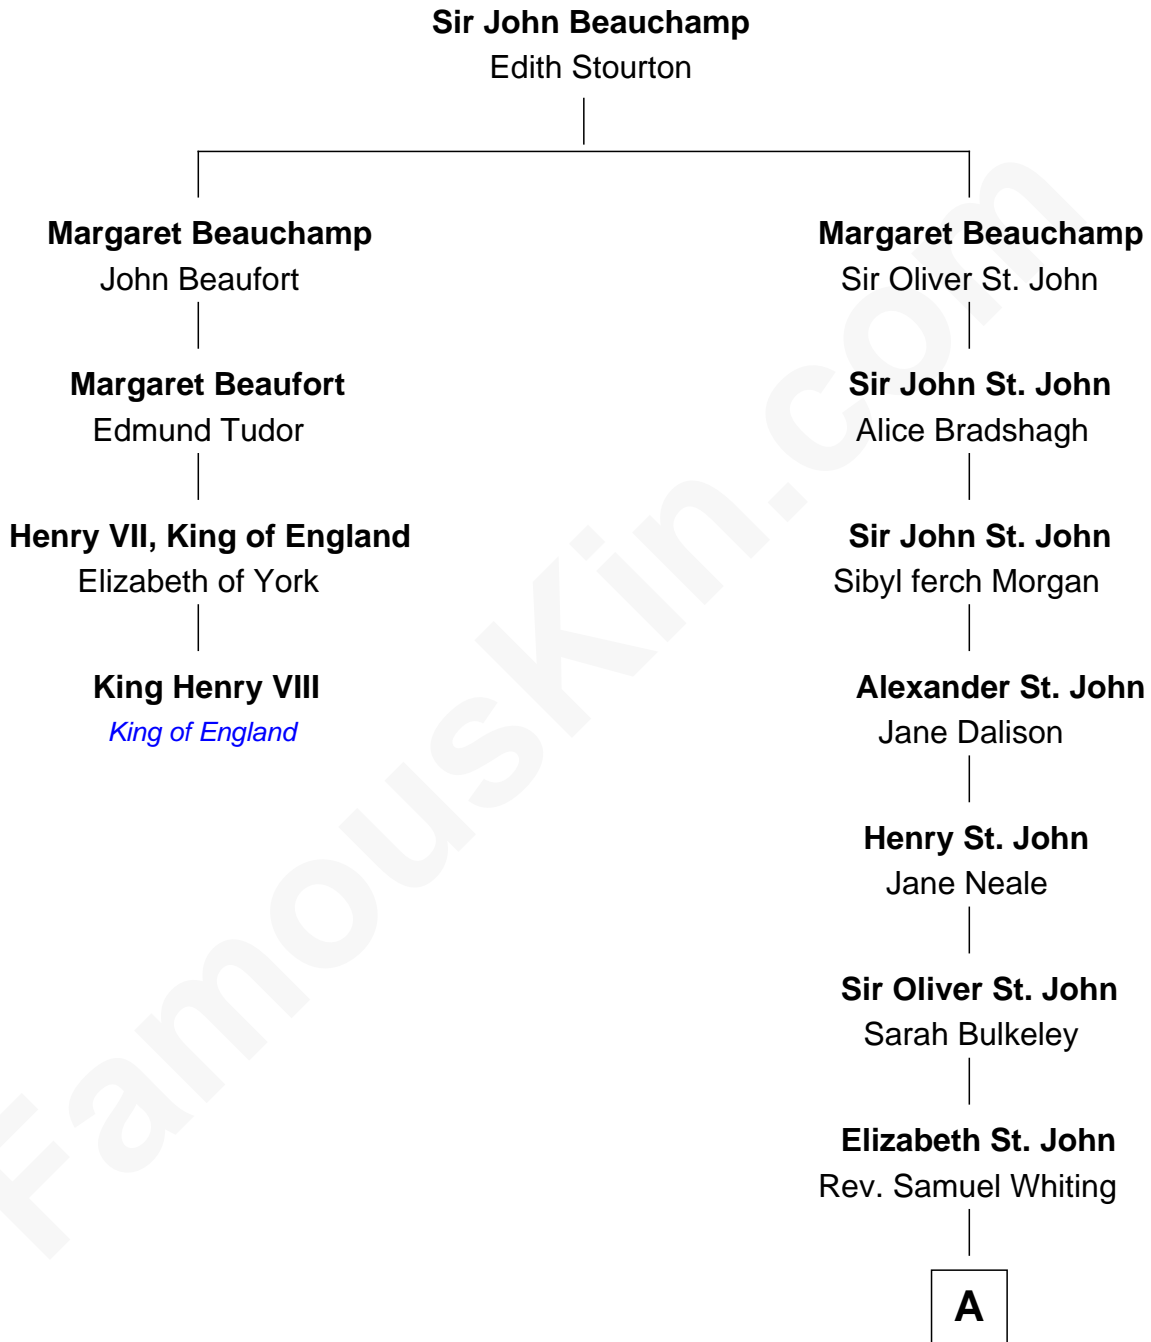

FamousKin.com
Relationship Chart of
King Henry VIII
King of England

3rd cousin 15 times removed of
Kyra Sedgwick
TV and Movie Actress

A

Rev. Samuel Whiting

Dorcas Chester

Samuel Whiting

Elizabeth Read

Elizabeth Whiting

Rev. Samuel Ruggles

Elizabeth Ruggles

Rev. Daniel Rogers

Sarah Rogers

Samuel Parkman

Elizabeth Willard Parkman

Robert Gould Shaw

Francis George Shaw